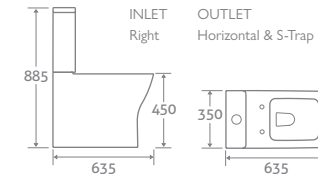

RIMLESS TOILET

H 885 x W 350 x D 635

- Fully concealed pipes
- Includes soft closing seat with quick release hinges for easy cleaning
- Eco flush 4.5/3l

82402

£633

BACK TO WALL TOILET

H 395 x W 345 x D 520

- Includes soft closing seat with quick release hinges for easy cleaning
- Requires a cistern page 174

83920

£487