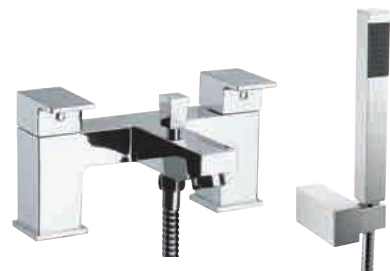

BATH SHOWER MIXER

0.3 bar min.

– Includes handset, hose & bracket.

Chrome 12780 **£286**

DECK MOUNT SIDE VALVES

Use with an overflow bath filler or bath spout, 0.2 bar min.

Chrome 139051 **£165**