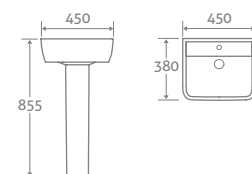

With Wrap Over Seat 15405 **£327**

With Slim Seat 80665 **£347**

CLOAKROOM BASIN & PEDESTAL

H 855 x W 450 x D 380

- 1 tap hole

24917 **£274**

COLOUR PLATING OPTIONS AVAILABLE

See page 1 for more details