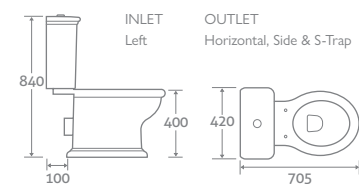

LAINE

COLOUR PLATING OPTIONS AVAILABLE See page 1 for more details

TOILET

H 840 x W 420 x D 705

- Excludes seat
- Dual flush 6/3l

92811 **£779**

LAINE SEAT With Chrome Handle

Matches Double Console Basin Stand