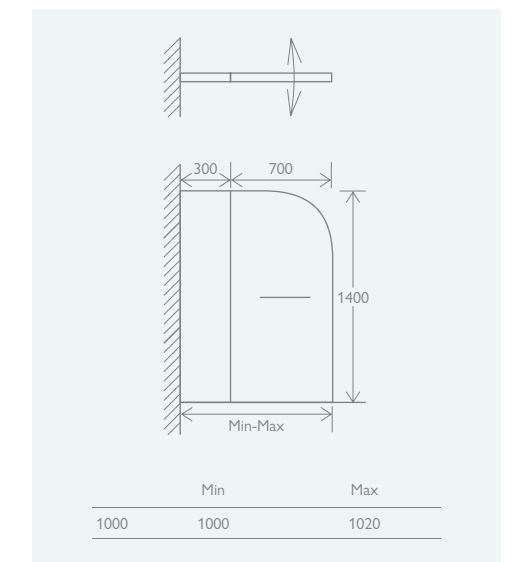

- Aluminium profile
- Universally handed

SINGLE

Chrome	12551	£271
Black (opposite)	138914	£298

SINGLE CURVED

800	12552	£271
-----	-------	------

DOUBLE

Without Towel Rail	12550	£330
With Towel Rail	12553	£355