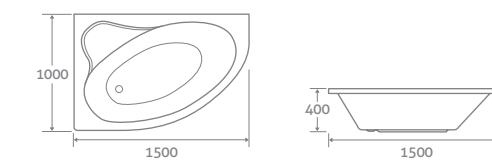

YESSO CORNER BATH

– Includes matching acrylic front panel, panel height 510
– Available left & right hand, left hand shown

Standard ACRYLIC

	Left Hand	Right Hand	
1500 x 1000	230ltr	72855	£850

Add a Revive whirlpool system from **£683**, see page 205