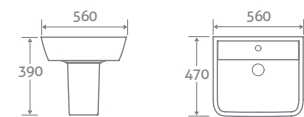

BASIN & SEMI PEDESTAL

H 390 x W 560 x D 470

- 1 tap hole

17036	£293