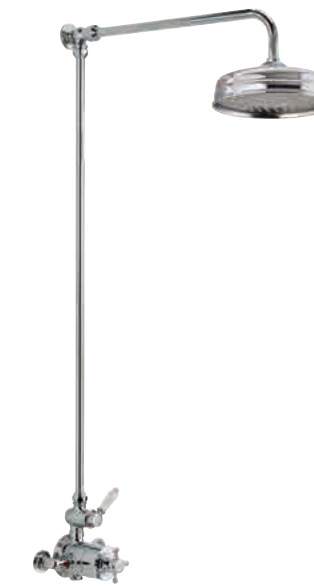

Thermostatic Valve, 0.3 Bar Min.
 – Solid Brass Valve & Body
 – Brass Shower Head

Matt Black 82016 £636

CAMBRIDGE DUAL SHOWER PACK

Thermostatic Valve, 0.3 Bar Min.
 – Solid Brass Valve & Body
 – Brass Shower Head

Chrome 22268 £639

English Gold 139056 £819

CAMBRIDGE SHOWER PACK

Thermostatic Valve, 0.3 Bar Min.
 – Solid Brass Valve & Body
 – Brass Shower Head

Chrome 22270 £565

COLOUR PLATING OPTIONS AVAILABLE

See page 1 or ask a member of staff for more details

10 YEAR
GUARANTEE

ADONIS SHOWER PACK

Thermostatic Valve, 1 Bar Min.
 – Telescopic Height Adjustment
 – Solid Brass Valve & Body
 – Brass Shower Head

WRAS APPROVED MATERIAL

Chrome 138992 £979

English Gold 138993 £1299