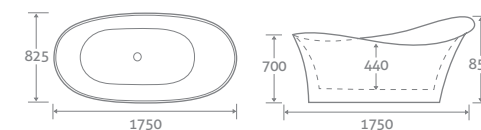

1750 x 825   21728   **£2253**

FLOOR STANDING BATH SHOWER MIXERS

Pages 91-127