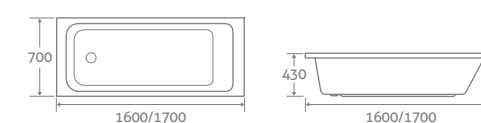

AERO

super-strong ACRYLIC

1600 x 700	150ltr	69665	£2719
1700 x 700	212ltr	69666	£2719

COMPACT Space Saver Bath

1690 x 690/495

– Available left & right hand, right hand shown

super-strong ACRYLIC

	Left Hand	Right Hand	
222ltr	69661	69662	£3045