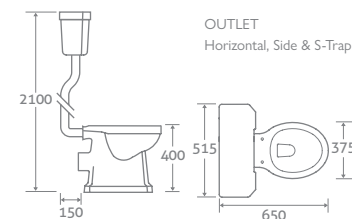

LOW LEVEL TOILET

H 950 x W 480 x D 650
– Includes lever and pipe pack
– Excludes seat
– Dual flush 6/4l

82400 **£491**