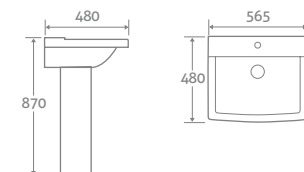

FEATURES
Toilet Is Finished With An Anti Bacterial Glaze

25 YEAR GUARANTEE

25 YEAR GUARANTEE

VETO

TOILET

H 755 x W 360 x D 680

- Includes soft closing seat
- Eco flush 4.5/3l

15399

£497

ROUND BASIN & PEDESTAL

H 850 x W 595 x D 470

- 1 tap hole

22436

£299

SQUARE BASIN & PEDESTAL

H 870 x W 565 x D 480

- 1 tap hole

15429

£299

ELBERT

COLOUR PLATING OPTIONS AVAILABLE See page 1 for more details

BACK TO WALL TOILET

H 405 x W 360 x D 570

- Includes soft closing seat with quick release hinges for easy cleaning
- Requires a cistern page 174

69882

£398

WALL HUNG TOILET

H 375 x W 370 x D 550

- Includes soft closing seat with quick release hinges for easy cleaning
- Requires a mounting frame with cistern page 173

69881

£398

SEMI RECESSED BASIN

H 180 x W 560 x D 430

- 1 tap hole

69879

£202