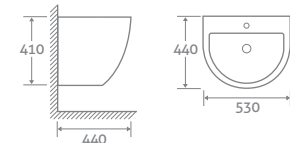

BACK TO WALL TOILET

1. H 400 x W 365 x D 565
2. Includes soft closing seat with quick release hinges for easy cleaning
   - Requires a cistern page 174

12725 **£391**