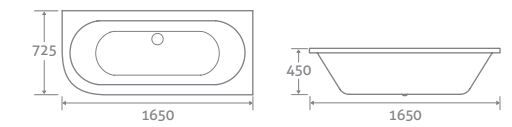

- Includes matching acrylic front panel, panel height 555
- Available left & right hand, right hand shown

super-strong ACRYLIC				
		Left Hand	Right Hand	
1650 x 725	201ltr	21709	21710	£866

Add a Revive whirlpool system from **£683**, see page 205

OLLERTON