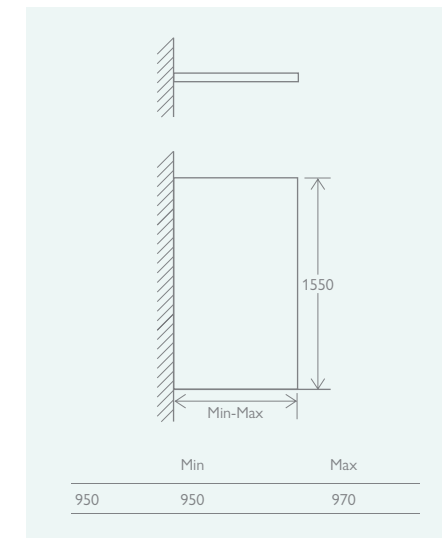

STATTON

BATH SCREEN

Includes 1200mm support bar which can be cut down for use with narrower baths
– Universally handed

Chrome	82111	£423
Matt Black	82112	£434