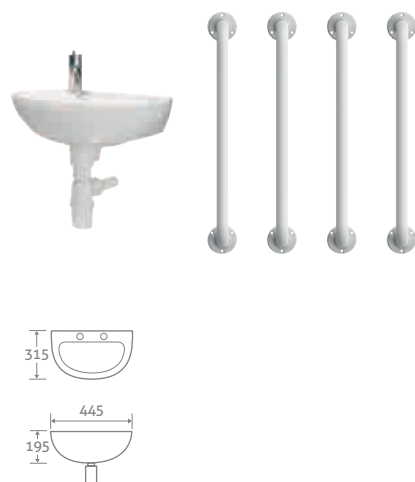

10 YEAR GUARANTEE

135749

£654

MOUNTING FRAMES WITH CISTERNS FOR WALL HUNG PANS

820 FRAME & CISTERN

H 820-1020 x W 500 x D 150-220

- Excludes Flush Plate
- Dual flush 6/3l
- Adjustable height
- Pneumatic flush
- Top & front access