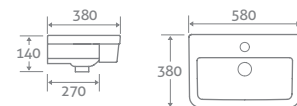

BACK TO WALL TOILET

H 400 x W 350 x D 545

- Includes soft closing seat. Wrap over seat has quick release hinges for easy cleaning
- Requires a cistern page 174

With Slim Seat	80668	£411
With Wrap Over Seat	15386	£391