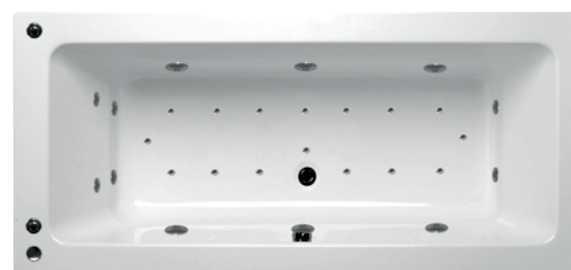

28 JET WHIRLPOOL & AIRSPA SYSTEM

– 12 Jet Whirlpool System & 16 Jet AirSpa System combined with all the same features

– Can be operated individually or together

111321 £2149

REVIVE WHIRLPOOL & AIRSPA SYSTEMS CAN BE ADDED TO ALL THE ACRYLIC BATHS ON PAGES 197-201 (Except For Guana 1700 x 700 & Jordan baths, The AirSpa Systems can't be added to Leigh 1480 & 1580 baths)

Control position can vary due to bath model & size. Please specify a preferred position if required

WHIRLPOOL & AIRSPA SYSTEMS CAN TAKE 3 WEEKS FROM THE DATE OF ORDER