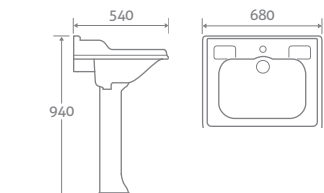

BASIN & PEDESTAL

H 940 x W 680 x D 540

- Comes with 1 tap hole and 2 pre-punched holes for the option of 3 tap holes

92804 **£607**