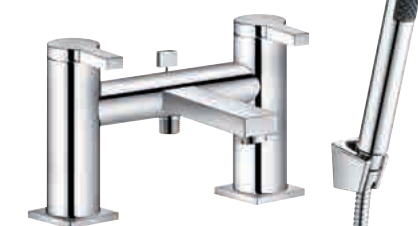

BATH SHOWER MIXER

0.5 bar min.

– Includes handset, hose & bracket.

Chrome 69313 **£412**