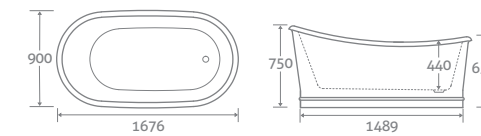

1500 x 735 69320 **£1538**

LAKE

FREESTANDING ACRYLIC BATH

- Double skin acrylic
- Includes white waste & overflow. Designed to compliment any tap colour
- Bath painting service available, see page 178

Matt Grey
1676 x 900 69457 **£2649**