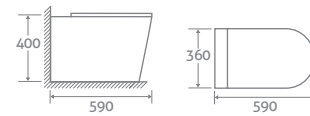

25 YEAR GUARANTEE

BACK TO WALL TOILET

H 400 x W 360 x D 590

- Includes soft closing seat with quick release hinges for easy cleaning
- Requires a cistern page 174

21552 **£391**

BASIN & PEDESTAL

H 830 x W 550 x D 420