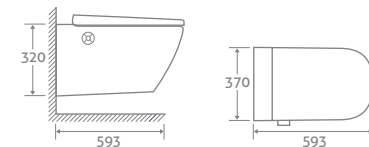

WALL HUNG SMART TOILET

H 320 x W 370 x D 593

80549 £2549

PERFECT PARTNER FOR THE DARWIN SMART TOILET

WRAS APPROVED MATERIAL

DIGITAL FRAME & CISTERN

H 820-1120 x W 498 x D 150-370

- Digital dual flush buttons 6/4l
- Adjustable height
- Pneumatic flush
- Top & front access
- 6v mains power (batteries not required)
- Quick release locks for easy access