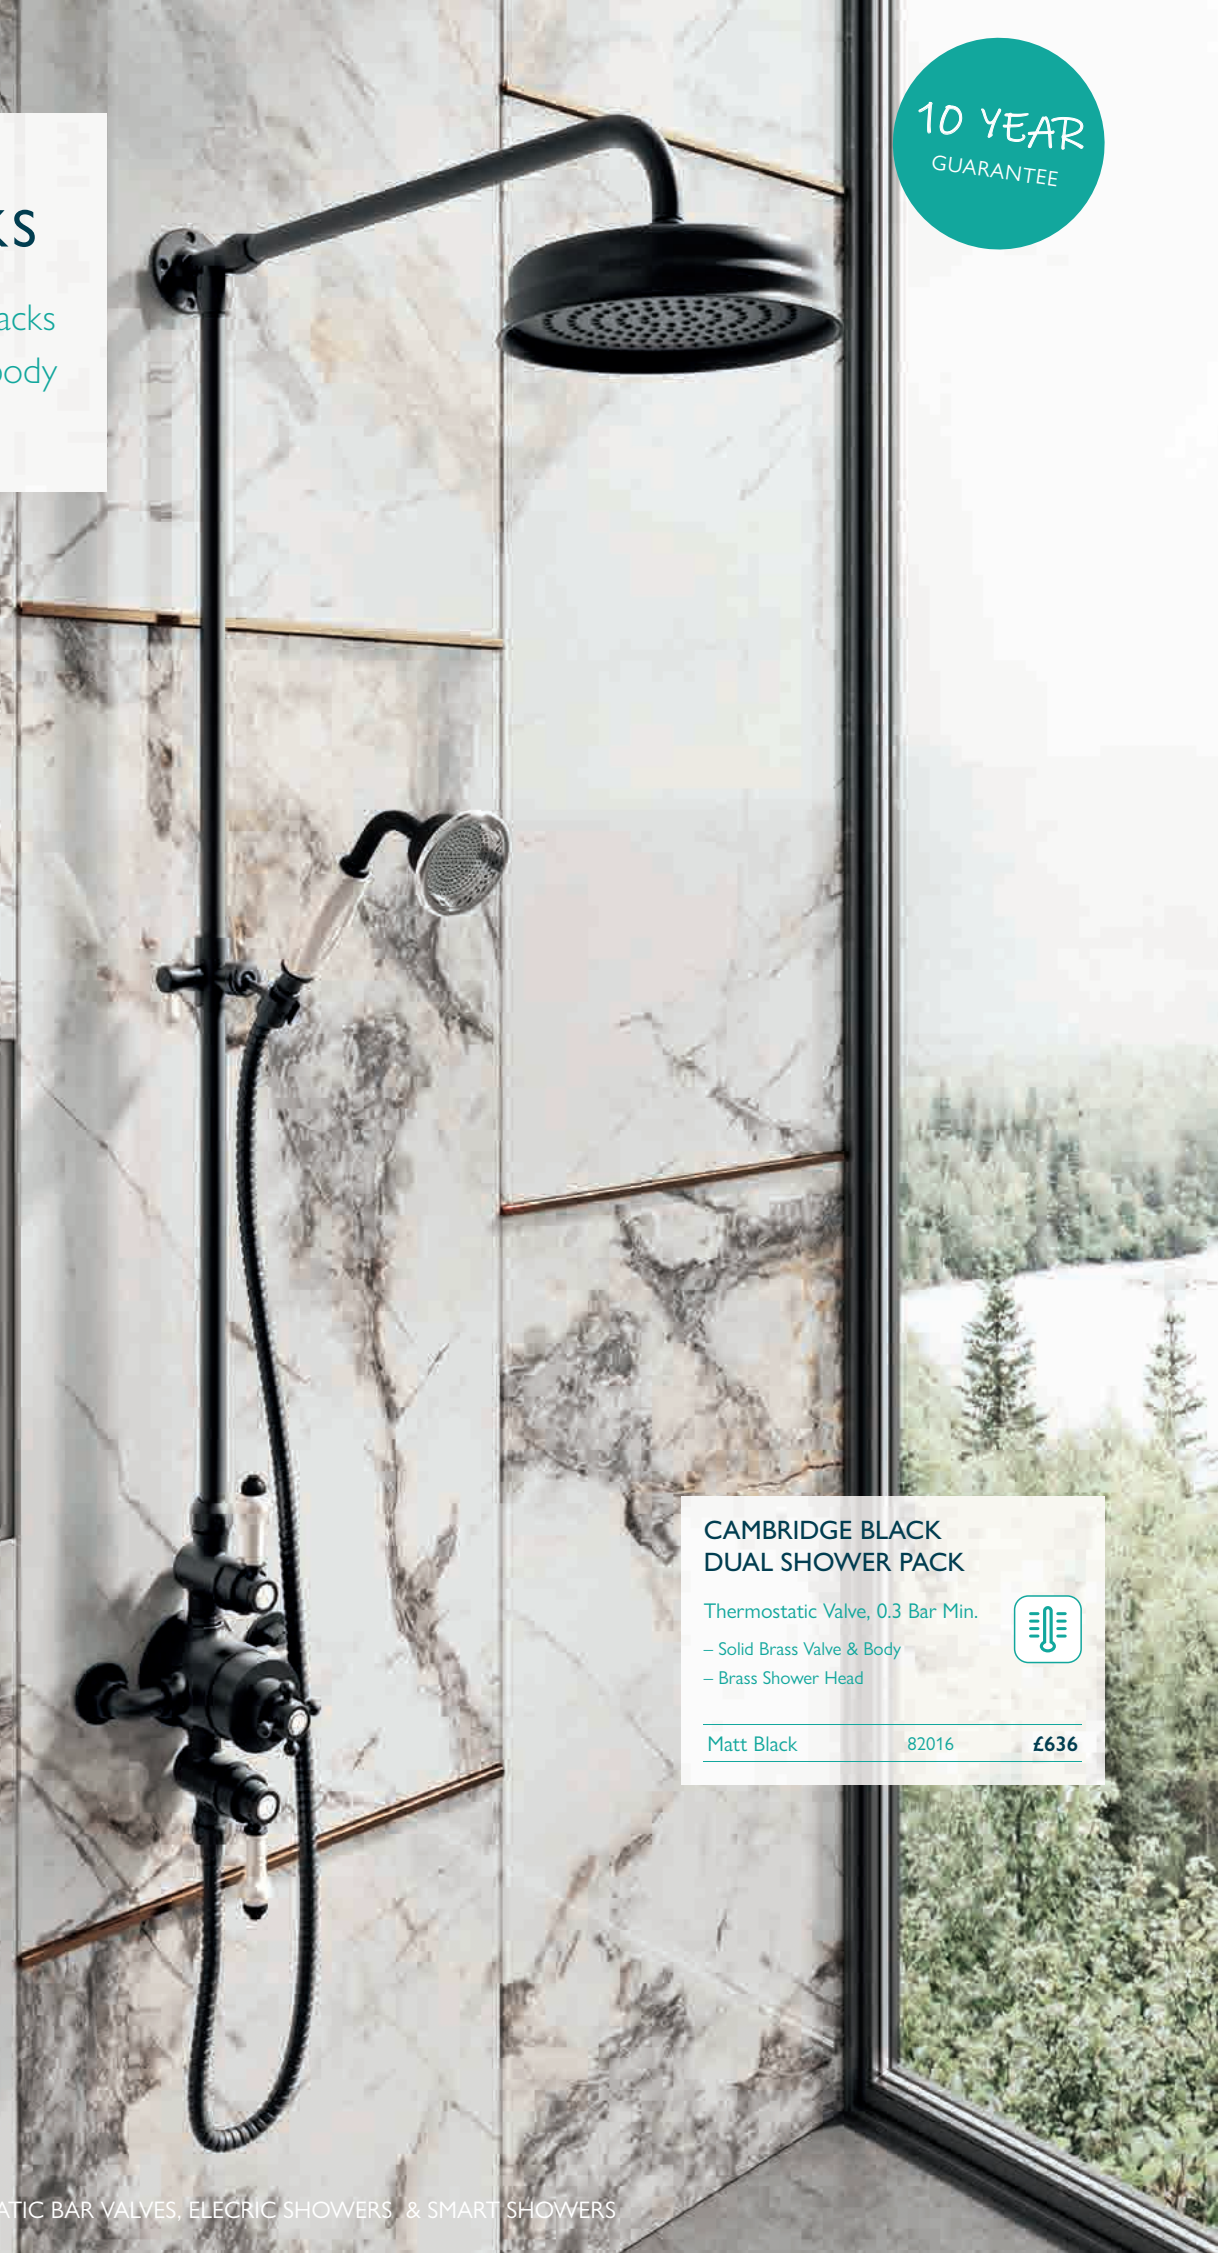

KEY

Thermostatic Valve

Water Regulations Advisory Scheme Approved

WARE

TRADITIONAL SHOWER PACKS

These traditional shower packs feature a solid brass valve body & shower head

10 YEAR
GUARANTEE

CAMBRIDGE BLACK DUAL SHOWER PACK