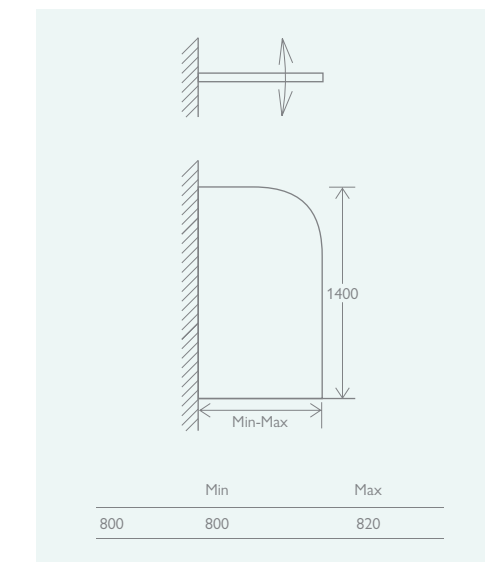

- Aluminium profile
- Universally handed

SINGLE

Chrome	12551	£271
Black (opposite)	138914	£298

SINGLE CURVED

800	12552	£271
-----	-------	------

DOUBLE

Without Towel Rail	12550	£330
With Towel Rail	12553	£355