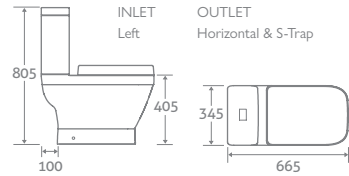

- Includes soft closing seat. Wrap over seat has quick release hinges for easy cleaning
- Eco flush 4.5/3l

With Slim Seat	80667	£557
With Wrap Over Seat	15385	£537

BASIN & PEDESTAL

H 835 x W 580 x D 455

- 1 tap hole