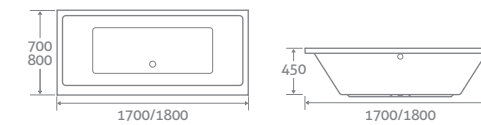

ARDITE

super-strong ACRYLIC

1700 x 700	163ltr	151386	£2732
1700 x 800	215ltr	151385	£2995
1800 x 800	232ltr	138687	£3199