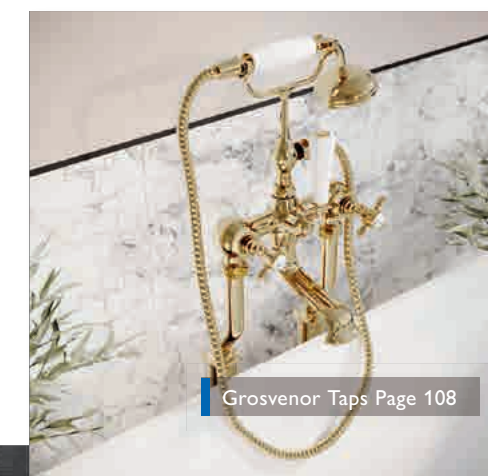

Grosvenor Taps Page 108

Flush Plate Page 173

Oscar Basin Page 154

New For
AW22

Ivy Pebble Page 298

Richmond Page 218

Please turn over for more

ENCLOSURES