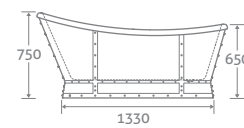

Black Matt

1676 x 770

82150