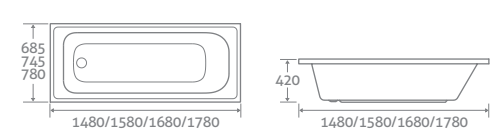

LEIGH

super-strong ACRYLIC

1480 x 685	162ltr	12543	£435
1580 x 685	174ltr	12544	£435
1680 x 685	186ltr	12545	£435
1680 x 745	222ltr	92394	£496
1780 x 795	240ltr	92395	£555

Add a Revive whirlpool system from **£683**, see page 205 (AirSpa Systems can't be added to the 1480 & 1580 baths)