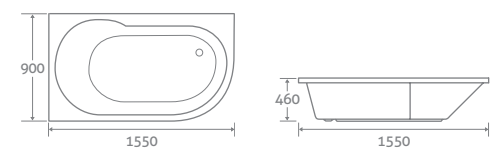

DONELLO

– Includes matching acrylic front panel, panel height 520
– Available left & right hand, left hand shown

super-strong ACRYLIC

	Left Hand	Right Hand	
1550 x 900	222ltr	72860	£1050

Standard ACRYLIC

	Left Hand	Right Hand	
1550 x 900	222ltr	103724	£838

Add a Revive whirlpool system from **£683**, see page 205