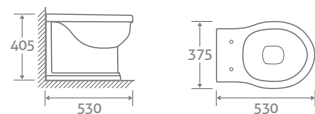

BACK TO WALL TOILET

H 405 x W 375 x D 530

- Excludes seat
- Requires a cistern page 174

RIM
LESS

123942 £362