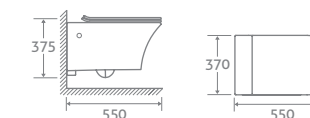

FEATURES
Toilet Is Finished With An Anti Bacterial Glaze

25 YEAR GUARANTEE

25 YEAR GUARANTEE

VETO

TOILET

H 755 x W 360 x D 680

- Includes soft closing seat
- Eco flush 4.5/3l

15399

£497

ROUND BASIN & PEDESTAL

H 850 x W 595 x D 470

- 1 tap hole

22436

£299

SQUARE BASIN & PEDESTAL

H 870 x W 565 x D 480

- 1 tap hole

15429

£299

ELBERT

COLOUR PLATING OPTIONS AVAILABLE See page 1 for more details

BACK TO WALL TOILET

H 405 x W 360 x D 570

- Includes soft closing seat with quick release hinges for easy cleaning
- Requires a cistern page 174

69882

£398

WALL HUNG TOILET

H 375 x W 370 x D 550

- Includes soft closing seat with quick release hinges for easy cleaning
- Requires a mounting frame with cistern page 173

69881

£398

SEMI RECESSED BASIN

H 180 x W 560 x D 430

- 1 tap hole

69879

£202