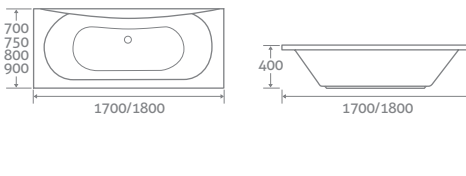

super-strong ACRYLIC			
1700 x 700	184ltr	18778	£635
1700 x 750	195ltr	12555	£635
1800 x 800	205ltr	12557	£704

Standard ACRYLIC			
1700 x 700	184ltr	92403	£475
1700 x 750	195ltr	12554	£508
1800 x 800	205ltr	12556	£563

Add a Revive whirlpool system from **£683**, see page 205