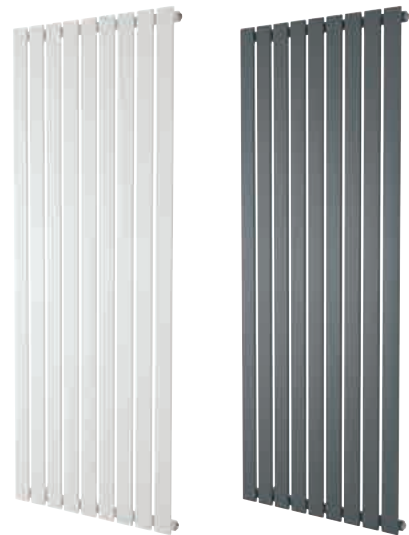

VERTICAL OR HORIZONTAL

FEATURES

High Heat Output
Install Wall Mounded or Standing on Feet

10 YEAR
GUARANTEE

PERTH

DESIGNER RADIATORS

Pipe Centres Are Width Plus Valve

– Can be hung vertical or horizontal