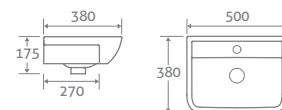

BASIN & SEMI PEDESTAL

H 430 x W 530 x D 470

- 1 tap hole

15809   **£291**