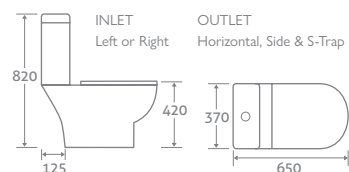

LEO

25 YEAR GUARANTEE

TOILET

H 820 x W 370 x D 650

- Includes soft closing seat with quick release hinges for easy cleaning
- Eco flush 4.5/3l

22437

£475

SIENNA