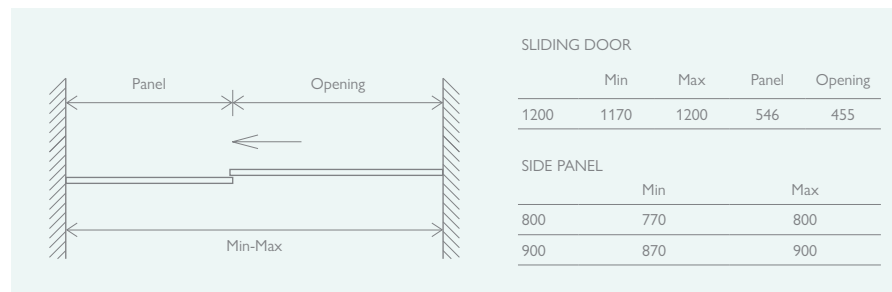

SIDE PANEL

800	12584	£352
900	12585	£366