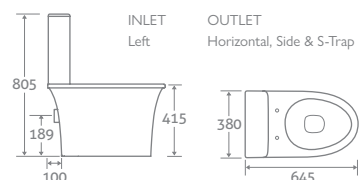

FEATURES

Rimless Design
Finished With An
Anti Bacterial Glaze

25 YEAR
GUARANTEE

Palermo Tile 82429

FEATURES

Rimless Design

25 YEAR
GUARANTEE

NIRA RIMLESS

RIM
LESS

TOILET

H 805 x W 380 x D 645

- Includes soft closing seat with quick release hinges for easy cleaning
- Eco flush 4.5/3l

95191

£590

RIM
LESS

BACK TO WALL TOILET

H 405 x W 380 x D 530

- Includes soft closing seat with quick release hinges for easy cleaning
- Requires a cistern page 174

95190

£409

ZADOK RIMLESS

COLOUR PLATING OPTIONS AVAILABLE See page 1 for more details

RIM
LESS

TOILET

H 865 x W 360 x D 650

- Includes soft closing seat with quick release hinges for easy cleaning
- Eco flush 4.5/3l

69452

£636

RIM
LESS

BACK TO WALL TOILET

H 410 x W 355 x D 570

- Includes soft closing seat with quick release hinges for easy cleaning
- Requires a cistern page 174

69360

£463