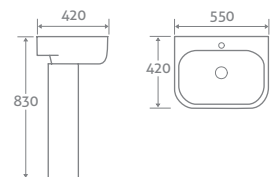

12713 **£391**

BASIN & PEDESTAL

H 830 x W 550 x D 420

- 1 tap hole

22433 **£257**

BACK TO WALL TOILET

H 410 x W 360 x D 570

- Includes soft closing seat with quick release hinges for easy cleaning
- Requires a cistern page 174