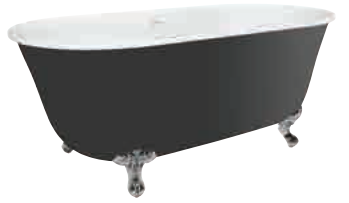

White		Black	
1500 x 780	69454	£1427	139814	£1627
1800 x 865	69316	£1463	139813	£1663