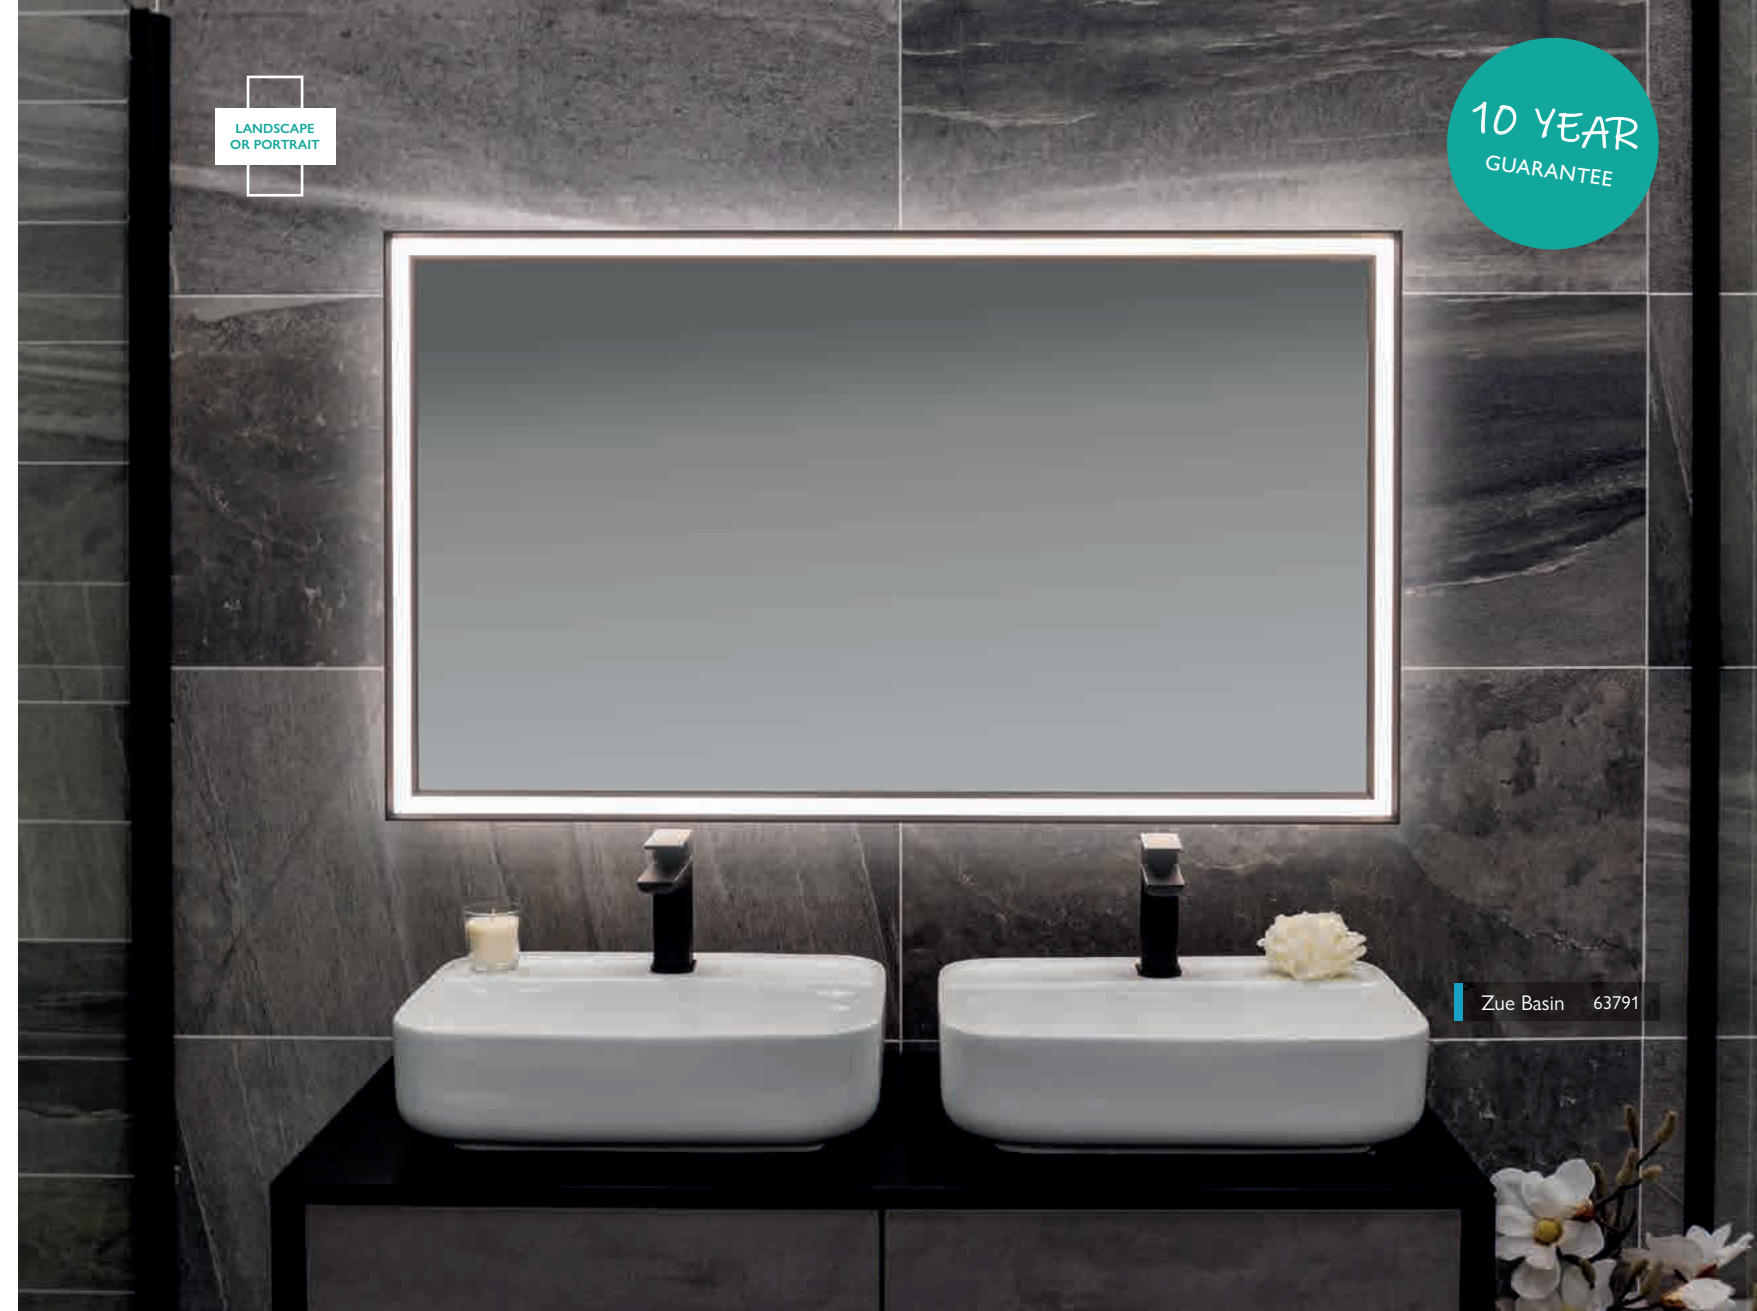

STONEHOUSE LED MIRROR

- Can be hung landscape or portrait
- Touch switch

	Matt White	French Grey	Slate Grey	
W 550 x H 800	74240	58739	80414	£362
W 980 x H 650	80409	80407	80408	£417
W 1180 x H 650	74235	58735	80411	£471

	Low Energy LED	Infrared Sensor	Touch Switch	Demister Pad	Shaver Socket	Bluetooth Speakers	Backlit
STONEHOUSE	•	-	•	-	-	-	-

*All sensors must be a minimum of 200mm away from any surface, including side walls. LED lights are cool white 6400k. Demister pads are either 310 x 450mm or 250 x 350.

ADISON LED BACKLIT MIRROR

- Infrared Sensor:* Right Side With Mirror As Shown
- Can be hung landscape or portrait
- Demister pad

	Chrome Frame		Black Frame	
W 600 x H 800 x D 64	92599	£488	92596	£514
W 1000 x H 700 x D 64†	92600	£646	92597	£659
W 1200 x H 700 x D 64†	92601	£740	92598	£765

†Landscape only

	Low Energy LED	Infrared Sensor	Touch Switch	Demister Pad	Shaver Socket	Bluetooth Speakers	Backlit
ADISON	•	•	-	•	-	-	•

Full specifications available at easybathrooms.com