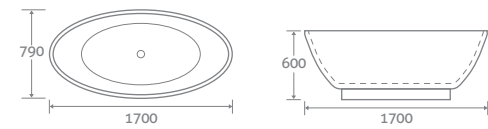

1700 x 790   12542   **£2076**