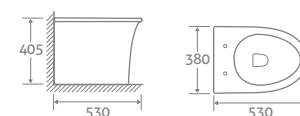

FEATURES

Rimless Design
Finished With An
Anti Bacterial Glaze

25 YEAR
GUARANTEE

Palermo Tile 82429

FEATURES

Rimless Design

25 YEAR
GUARANTEE

NIRA RIMLESS

RIM
LESS

TOILET

H 805 x W 380 x D 645

- Includes soft closing seat with quick release hinges for easy cleaning
- Eco flush 4.5/3l

95191

£590

RIM
LESS

BACK TO WALL TOILET

H 405 x W 380 x D 530

- Includes soft closing seat with quick release hinges for easy cleaning
- Requires a cistern page 174

95190

£409

ZADOK RIMLESS

COLOUR PLATING OPTIONS AVAILABLE See page 1 for more details

RIM
LESS

TOILET

H 865 x W 360 x D 650

- Includes soft closing seat with quick release hinges for easy cleaning
- Eco flush 4.5/3l

69452

£636

RIM
LESS

BACK TO WALL TOILET

H 410 x W 355 x D 570

- Includes soft closing seat with quick release hinges for easy cleaning
- Requires a cistern page 174

69360

£463