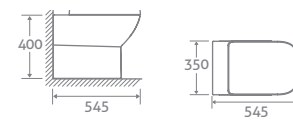

BACK TO WALL TOILET

H 400 x W 350 x D 545

- Includes soft closing seat. Wrap over seat has quick release hinges for easy cleaning
- Requires a cistern page 174

With Wrap Over Seat   15405   **£327**

With Slim Seat   80665   **£347**