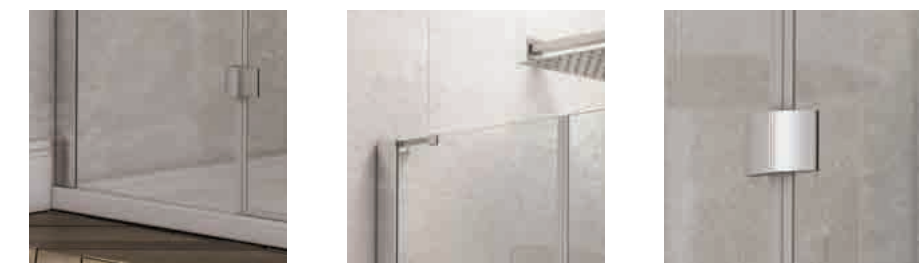

SIDE PANEL

800	12565	£261
900	12568	£270

HINGED DOOR

	Min	Max	Panel	Opening
800	765	800	212	500
900	865	900	212	600
1200	1165	1200	512	600

SIDE PANEL

	Min	Max
800	765	795
900	865	895