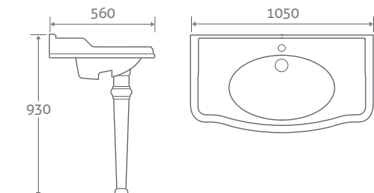

92805 **£823**

CONSOLE BASIN WITH CERAMIC LEGS

H 930 x W 1050 x D 560

- Comes with 1 tap hole and 2 pre-punched holes for the option of 3 tap holes

92803 **£1526**

BASIN & PEDESTAL

H 940 x W 680 x D 540

- Comes with 1 tap hole and 2 pre-punched holes for the option of 3 tap holes