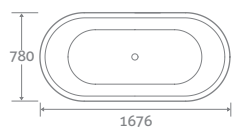

Black Matt

1676 x 780

82152