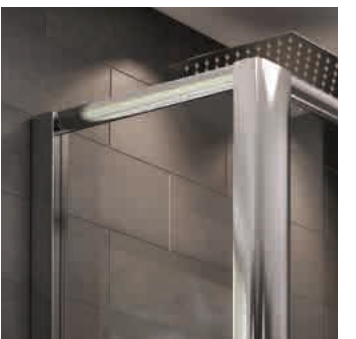

FEATURES

- 8mm Toughened Glass
- Sleek Frameless Design
- Solid Brass Handle, Aluminium Profile
- Universally Handed

**10 YEAR
GUARANTEE**

FEATURES

- Quick Release Door Rollers
- Easy Clean, 8mm Toughened Glass
- Solid Brass Handle, Aluminium Profile, Hidden Fixings
- Universally Handed

**10 YEAR
GUARANTEE**

NORR

2000 8mm

SLIDING DOOR

1200	12583	£937

SIDE PANEL

800	12584	£352
900	12585	£366

SHOWER TRAYS Pages 40-48

MOXBY

1850 8mm

SLIDING DOOR

1000	12574	£565
1100	12575	£593
1200	12576	£610
1400	12577	£684
1500	12578	£727
1700	12579	£770

SIDE PANEL

700	17572	£312
760	12580	£312
800	12581	£333
900	12582	£352

SHOWER TRAYS Pages 40-48

SLIDING DOOR

	Min	Max	Panel	Opening
1000	965	1000	380	379
1100	1065	1100	430	525
1200	1165	1200	480	575
1400	1365	1400	580	675
1500	1465	1500	630	725
1700	1665	1700	730	825

SIDE PANEL

	Min	Max
700	665	700
760	725	760
800	765	800
900	865	900

SIDE PANEL

	Min	Max
700	665	700
760	725	760
800	765	800
900	865	900