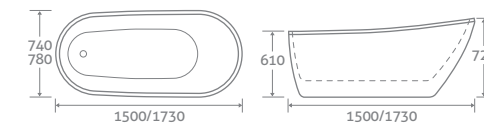

ISLEWORTH

FREESTANDING ACRYLIC BATH

- Double skin acrylic
- Includes white waste & overflow.
Designed to compliment any tap colour
- Bath painting service available, see page 178

1500 x 740	14951	£2076
1730 x 780	14950	£2251