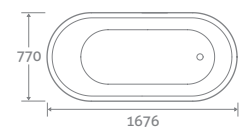

Black Matt

1676 x 770

82150