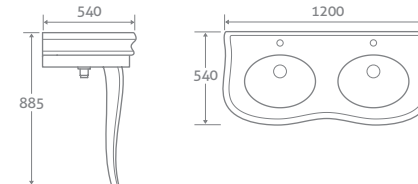

DOUBLE CONSOLE BASIN

- Comes with 2 tap holes and 4 pre-punched holes for the option of 2 x 3 tap holes

	Gloss White Stand	Gloss Black Stand	
H 885 x W 1200 x D 540	92809	92810	£2537