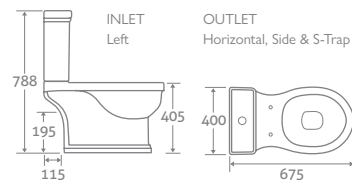

25 YEAR
GUARANTEE

SEATTLE RIMLESS

TOILET

H 788 x W 400 x D 675

- Excludes seat
- Dual flush 6/3l

RIM
LESS

127705 £562

BACK TO WALL TOILET