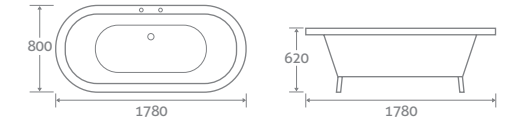

1745 x 795	21724	£2253
------------	-------	-------

MERE

FREESTANDING ACRYLIC BATH

- Chrome plated cast iron feet
- Double skin acrylic
- Bath painting service available, see page 178

1780 x 800	15457	£953
Chrome Waste	12618	£63