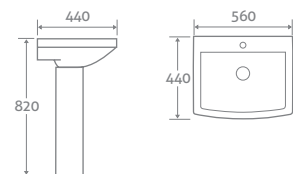

HAMLIN

COLOUR PLATING OPTIONS AVAILABLE See page 1 for more details

RIMLESS TOILET

H 885 x W 350 x D 635

- Fully concealed pipes
- Includes soft closing seat with quick release hinges for easy cleaning
- Eco flush 4.5/3l