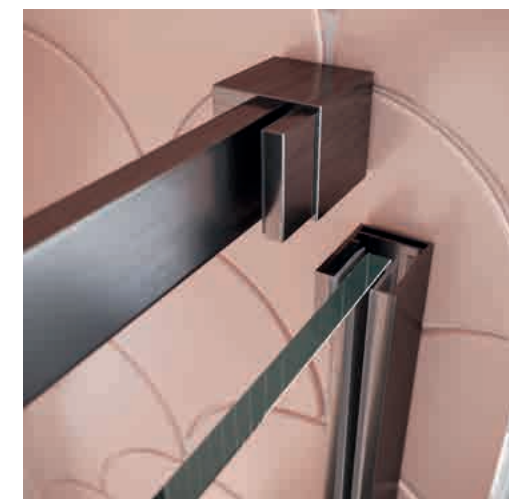

RYLAND

SLIDING DOOR

	Chrome		Black		Gun Metal	
1200	111747	£976	82384	151270	£1028	
1400	111748	£1028	82385	151271	£1078	
1500	151273	£1040	151272	151274	£1144	
1600	151276	£1120	151275	151277	£1190	
1700	151279	£1150	151278	151280	£1252	

SIDE PANEL

	Chrome		Black		Gun Metal	
700	138899	£312	138898	138900	£343	
760	138902	£325	138901	138903	£372	
800	111359	£351	82117	138904	£395	
900	111360	£364	82118	138905	£410