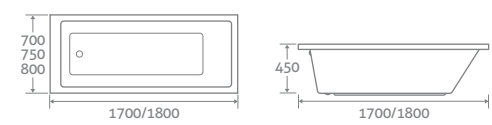

1700 x 750	222ltr	59596	£576
1800 x 800	266ltr	151527	£605

GUANA

super-strong ACRYLIC

1700 x 700	191ltr	92400	£613
1700 x 750	205ltr	92401	£613
1700 x 800	225ltr	131267	£630
1800 x 800	260ltr	92402	£696

Add a Revive whirlpool system from **£683**, see page 205 (can't be added to the 1700 x 700 bath)