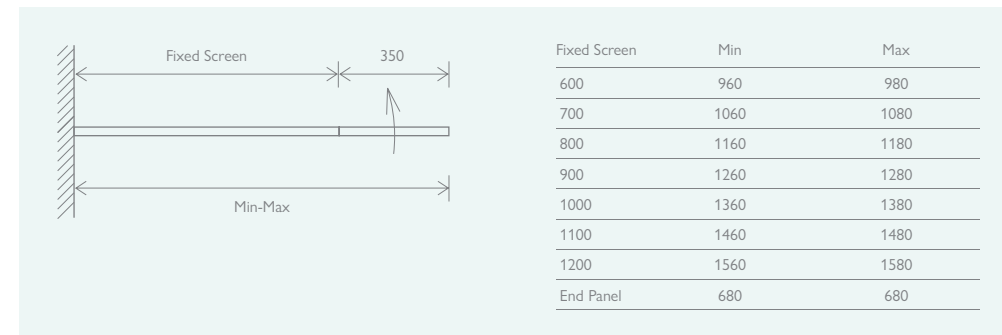

ROYLE

FIXED SHOWER SCREEN With Hinged Return Panel

Includes: Fixed Screen, 350mm Hinged Return Panel & 1200mm Support Bar (can be cut down for smaller trays)
Ideal for use in Wetrooms - see pages 50-55

	Chrome		Black	
600 + 350	111365	£640	138906	£704
700 + 350	111363	£653	138907	£718
800 + 350	14444	£708	138908	£779
900 + 350	14445	£738	138909	£812
1000 + 350	14441	£764	138910	£840
1100 + 350	14442	£790	138911	£869
1200 + 350	14443	£823	138912	£905
End Panel	15461	£510	155745	£555