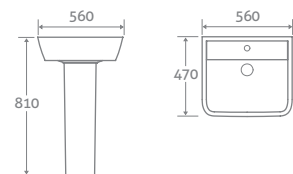

TOLWORTH

TOILET

H 770 x W 360 x D 680

- Includes soft closing seat. Wrap over seat has quick release hinges for easy cleaning
- Eco flush 4.5/3l

With Wrap Over Seat	17035	£421
With Slim Seat	80669	£441

BASIN & PEDESTAL

H 810 x W 560 x D 470

- 1 tap hole

17034	£293

BASIN & SEMI PEDESTAL

H 390 x W 560 x D 470

- 1 tap hole

17036	£293

FINN

TOILET

H 790 x W 380 x D 680

- Includes soft closing seat with quick release hinges for easy cleaning
- Eco flush 4.5/3l

22435	£542

ROUND BASIN & PEDESTAL

H 850 x W 595 x D 470

- 1 tap hole

22436	£299

SQUARE BASIN & PEDESTAL

H 870 x W 565 x D 480

- 1 tap hole

15429	£299

COLOUR PLATING OPTIONS AVAILABLE See page 1 for more details