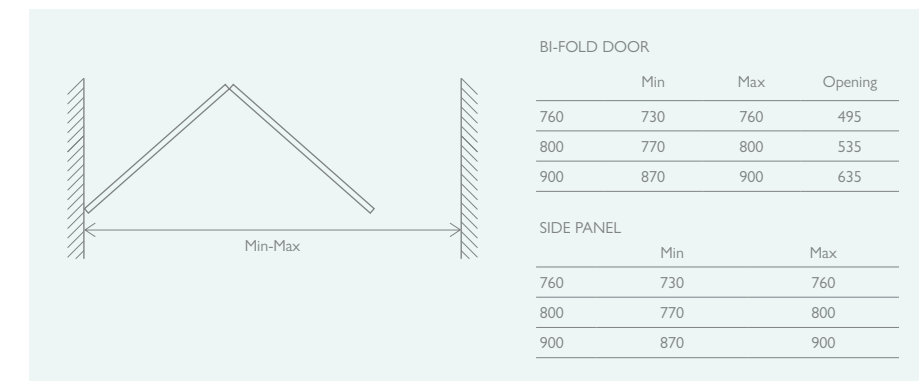

SHOWER TRAYS Pages 40-48