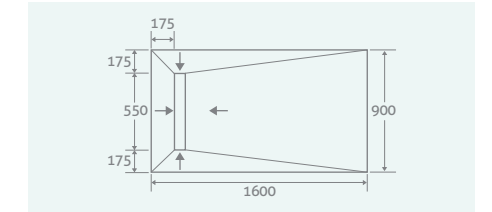

Four Falls
1600 x 900 x 30 37849 **£944**