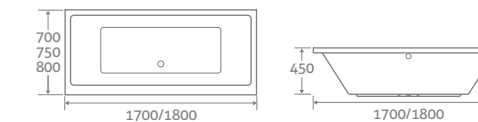

Add a Revive whirlpool system from **£683**, see page 205

ECHOS

- Includes matching acrylic front panel, panel height 555
- Available left & right hand, right hand shown

super-strong ACRYLIC				
		Left Hand	Right Hand	
1650 x 725	201ltr	21709	21710	£866