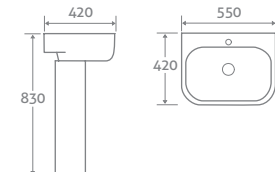

FEATURES

Comfort Height Toilet
Toilet Is Finished With An Anti Bacterial Glaze

25 YEAR GUARANTEE

Solet Shower Door 17979

COLOUR PLATING OPTIONS AVAILABLE