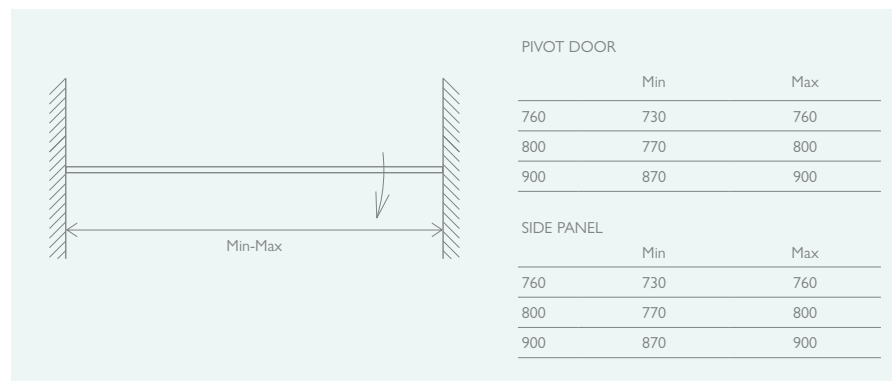

10 YEAR
GUARANTEE

RIVAR

1850 6mm

PIVOT DOOR

760	12599	£448
800	12602	£469
900	12606	£485

SIDE PANEL

760	12600	£261
800	12604	£270
900	12608	£280

SHOWER TRAYS Pages 40-48