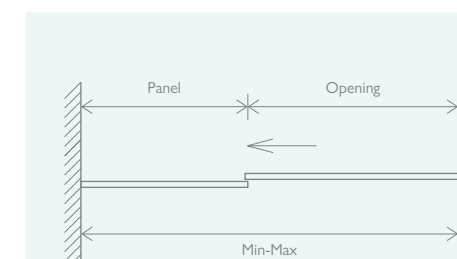

SIDE PANEL

800	18003	£431
900	18004	£448

SLIDING DOOR

	Min	Max	Panel	Opening
1200	1165	1200	555	455
1400	1365	1400	655	555

SIDE PANEL

	Min	Max
800	742	765
900	842	865