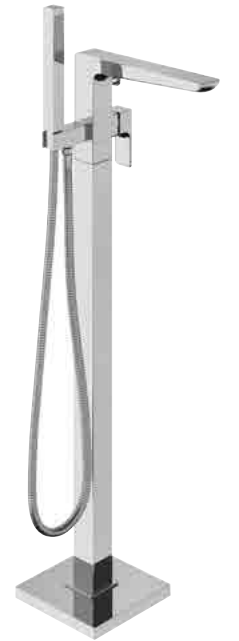

FLOOR STANDING BATH SHOWER MIXER

1.0 bar min.

Chrome 138959 £733

THERMOSTATIC SHOWER PACK

Thermostatic Valve, 1 Bar Min.
– Telescopic Height Adjustment
– Solid Brass Valve & Body
– Brass Handset & 200mm Stainless Steel Fixed Head
– Swivel Head