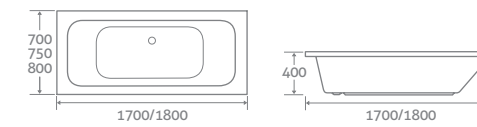

DOUBLE ENDED ACRYLIC BATHS

METRO

super-strong ACRYLIC			
1700 x 700	197ltr	59589	£635
1700 x 750	220ltr	59590	£731
1800 x 800	240ltr	69658	£776

Add a Revive whirlpool system from **£683**, see page 205

TYRAN