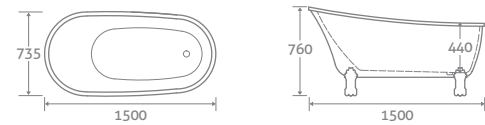

MABEL

FREESTANDING ACRYLIC BATH

- Chrome plated cast iron feet
- Double skin acrylic
- Includes white waste & overflow. Designed to compliment any tap colour
- Bath painting service available, see page 178

1500 x 735   69320   **£1538**

LAKE

FREESTANDING ACRYLIC BATH

- Double skin acrylic
- Includes white waste & overflow. Designed to compliment any tap colour
- Bath painting service available, see page 178

Matt Grey
1676 x 900   69457   **£2649**

AHANA

FREESTANDING ACRYLIC BATH

- Chrome plated cast iron feet
- Double skin acrylic
- Includes white waste & overflow. Designed to compliment any tap colour
- Bath painting service available, see page 178

1730 x 750   69318   **£1538**

TADEO

FREESTANDING ACRYLIC BATH

- Double skin acrylic
- Includes white waste & overflow. Designed to compliment any tap colour
- Bath painting service available, see page 178

1720 x 790   69322   **£2004**

COLOUR PLATING OPTIONS AVAILABLE

FLOOR STANDING BATH SHOWER MIXERS
Pages 91-127