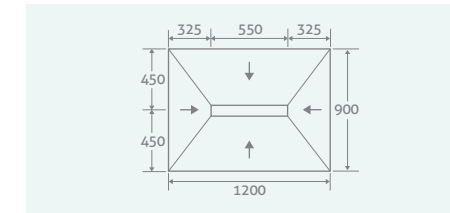

PLEASE NOTE, SUITABLE FOR TILED FLOORING ONLY

Single Fall
1200 x 900 x 40/25 37851 **£956**

Four Falls
900 x 900 x 30 37846 **£777**

Four Falls
1600 x 900 x 30 37849 **£944**

Four Falls
1200 x 900 x 30 37848 **£868**