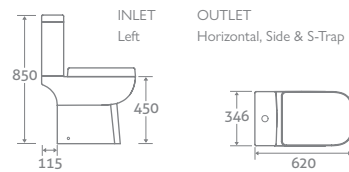

COMFORT HEIGHT TOILET

H 850 x W 346 x D 620

- Includes soft closing seat with quick release hinges for easy cleaning
- Eco flush 4.5/3l

With Wrap Over Seat   12688   **£506**