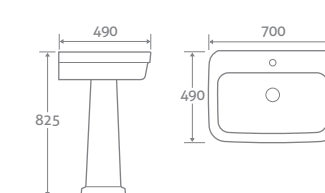

BASIN & PEDESTAL

H 825 x W 700 x D 490

- Comes with 1 tap hole and 2 pre-punched holes for the option of 3 tap holes

92806 **£472**