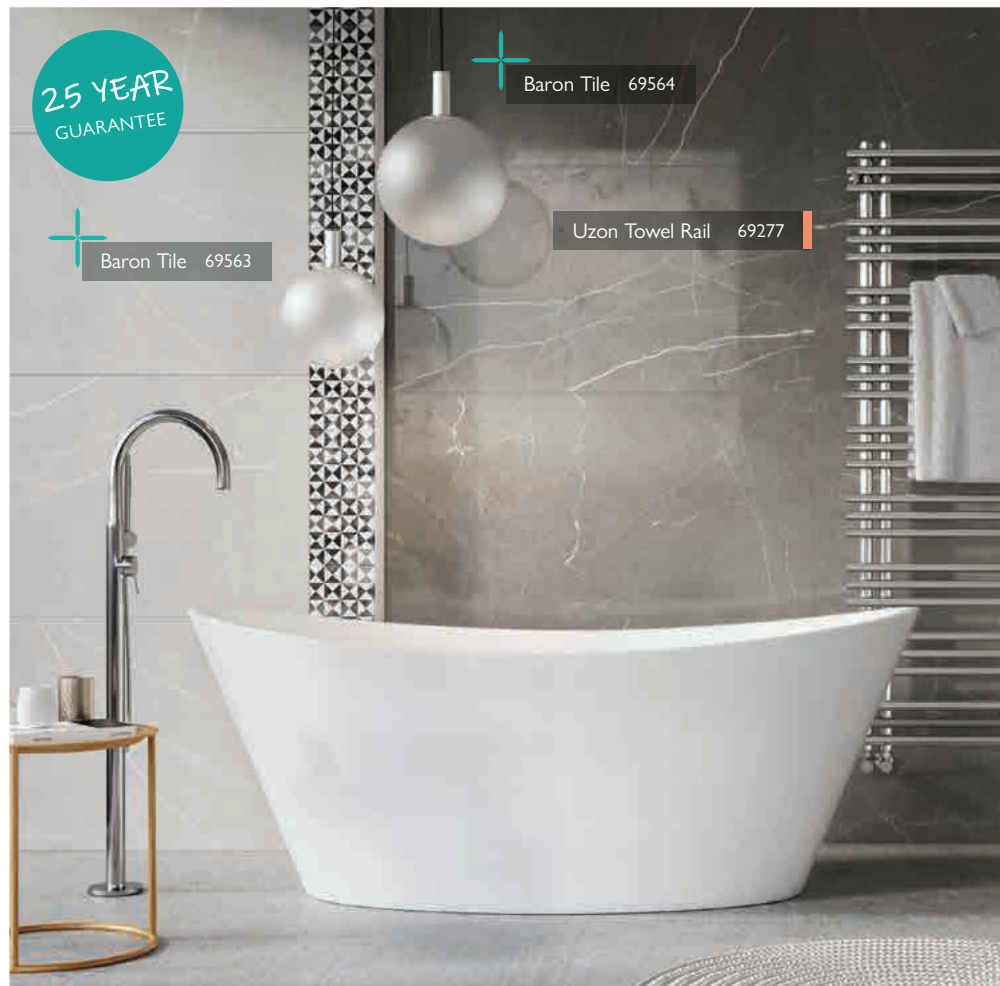

1700 x 790 12542 **£2076**

LAMBI

FREESTANDING ACRYLIC BATH

- Double skin acrylic
- Includes white waste & overflow. Designed to compliment any tap colour
- Bath painting service available, see page 178

1700 x 800 69330 **£1680**