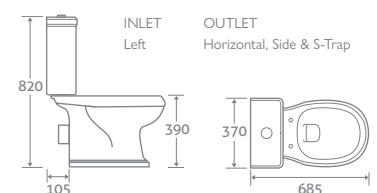

TOILET

H 820 x W 370 x D 685

- Excludes seat
- Dual flush 6/31

92805 **£823**