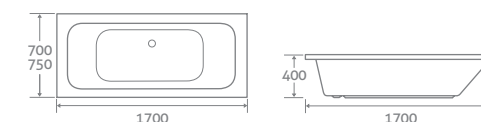

AERO

super-strong ACRYLIC

1600 x 700	150ltr	69665	£2719
1700 x 700	212ltr	69666	£2719

COMPACT Space Saver Bath

1690 x 690/495

– Available left & right hand, right hand shown

super-strong ACRYLIC

	Left Hand	Right Hand	
222ltr	69661	69662	£3045