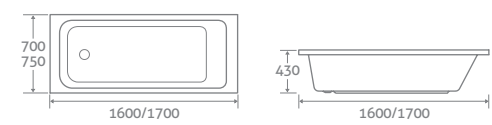

AERO

super-strong ACRYLIC

1600 x 700	198ltr	59587	£613
1700 x 700	213ltr	59588	£613
1700 x 750	240ltr	69657	£655
1800 x 800	262ltr	151391	£725

Add a Revive whirlpool system from **£683**, see page 205