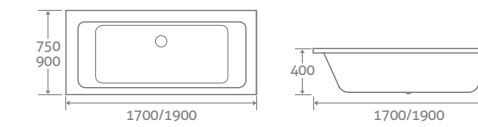

super-strong ACRYLIC			
1700 x 750	205ltr	92404	£598
1900 x 900	314ltr	111301	£816

Add a Revive whirlpool system from **£683**, see page 205

ARDITE