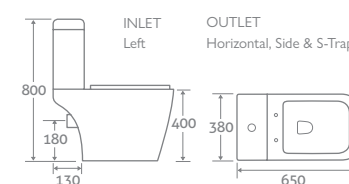

TOILET

H 800 x W 380 x D 650

- Includes soft closing seat with quick release hinges for easy cleaning
- Eco flush 4.5/3l

82405

£498

BACK TO WALL TOILET

H 410 x W 350 x D 500

- Includes soft closing seat with quick release hinges for easy cleaning
- Requires a cistern page 174