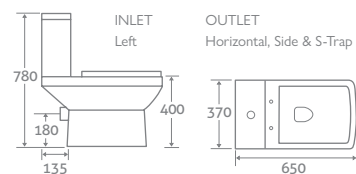

- Includes soft closing seat with quick release hinges for easy cleaning
- Requires a cistern page 174

131102

£401

BASIN & PEDESTAL

H 820 x W 560 x D 440

- 1 tap hole

131111

£199