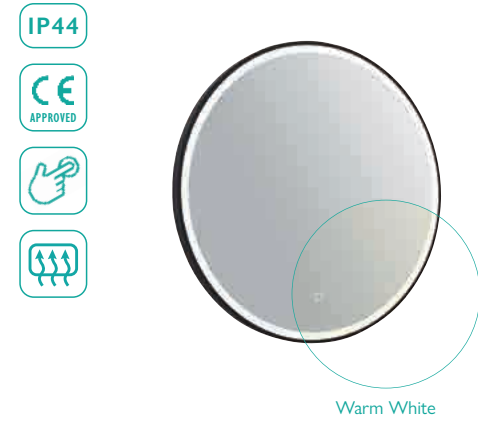

AVERY LED MIRROR With Dual Light Mode

- Touch switch
- Cool White 6500k, Warm White 3000k
- Demister pad