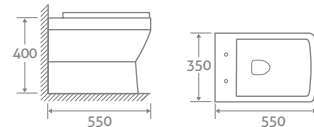

- Includes soft closing seat with quick release hinges for easy cleaning
- Requires a cistern page 174

131102

£401

BASIN & PEDESTAL

H 820 x W 560 x D 440

- 1 tap hole

131111

£199