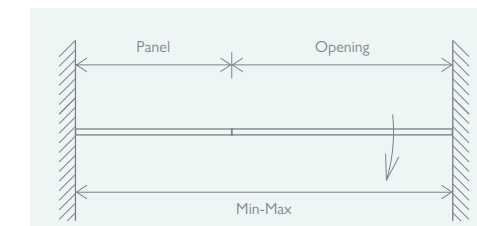

SHOWER TRAYS Pages 40-48

FEATURES

- 6mm Glass
- Easy & Quick Install, Hidden Fixings
- Solid Brass Handle & Hinges, Aluminium Profile
- Universally Handed

10 YEAR
GUARANTEE

FEATURES

- 6mm Glass
- Easy & Quick Install, Hidden Fixings
- Solid Brass Handle, Aluminium Profile
- Universally Handed