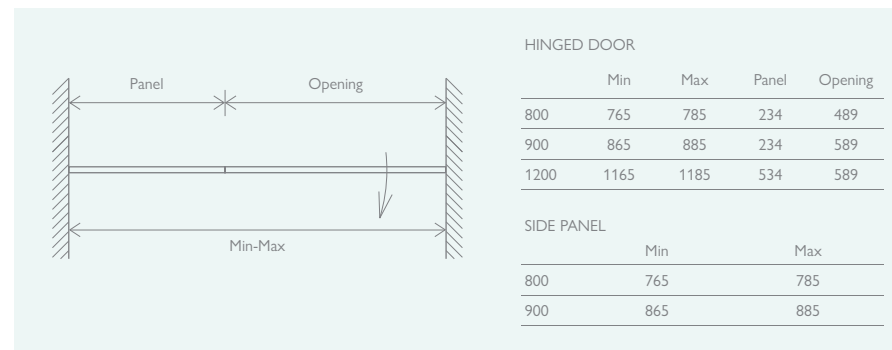

SIDE PANEL

800	82123	£435
900	82124	£449

SHOWER TRAYS Pages 40-48

FABIO

PIVOT DOOR

760	69228	£549
800	69229	£584
900	69230	£595
1000	69231	£611
1200	69232	£618

SIDE PANEL

700	69233	£311
760	69234	£327
800	69235	£336
900	69236	£341