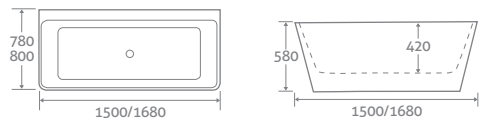

	White		Black	
1500 x 780	69333	£1799	138185	£1949
1680 x 800	21736	£2195	138186	£2295

Aramean Tile 20873

COLOUR PLATING OPTIONS AVAILABLE
See page 1 for more details

25 YEAR
GUARANTEE

Tear Tap 12765

Volta Tile 22429