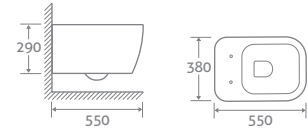

MICHELI

RIMLESS WALL HUNG TOILET

H 290 x W 380 x D 550

- Includes soft closing seat with quick release hinges for easy cleaning
- Requires a mounting frame with cistern page 173

Matt Black

139195