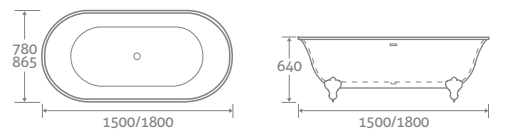

	White		Black	
1500 x 780	69454	£1427	139814	£1627
1800 x 865	69316	£1463	139813	£1663

FLOOR STANDING
BATH SHOWER MIXERS
Pages 91-127

CHARLOTTE

FREESTANDING ACRYLIC BATH

- Double skin acrylic
- Includes white waste & overflow. Designed to compliment any tap colour
- Bath painting service available, see page 178