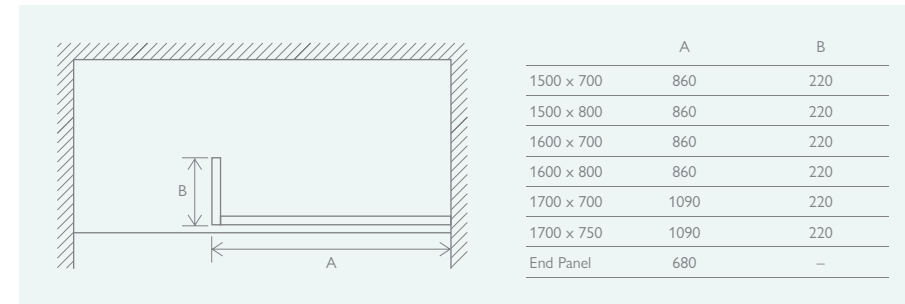

RIVAR

2040 8mm

WALK IN ENCLOSURE

Includes: Fixed Screen, Fixed Return Panel, Support Bar & 40mm Low Profile Shower Tray

Tray Size	Chrome		Black	
1500 x 700	15449	£1121	82388	£1142
1500 x 800	15450	£1133	82389	£1154
1600 x 700	15451	£1151	83928	£1172
1600 x 800	15452	£1151	83929	£1172
1700 x 700	15453	£1239	82390	£1261
1700 x 750	15454	£1239	82391	£1261
End Panel	12609	£325	82110	£342

90mm FAST FLOW SHOWER WASTE

90mm fitting for rapid drainage. Use with all our low profile shower trays. With easy accessible bottle trap for easy cleaning.

Chrome	Black	White
12794	£28	152099
		£39
		140062
		£39

COLOUR PLATING OPTIONS AVAILABLE

Black	Gold	Brushed Gold	Nickel	Brushed Nickel

See page 1 or ask a member of staff for more details