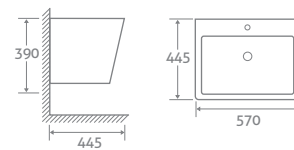

FEATURES

Toilet Is Finished With An Anti Bacterial Glaze

25 YEAR GUARANTEE

Moonlight Arkan Tile 21602

Moonlight Tile 21605

Milo Bath 21736

COLOUR PLATING OPTIONS AVAILABLE

See page 1 for more details