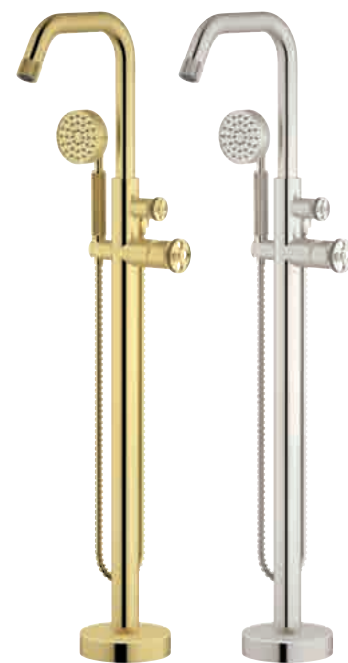

FLOOR STANDING BATH SHOWER MIXER

1.0 bar min.

Brushed Gold 92627   Brushed Nickel 92626   **£870**

BASIN MONO

0.3 bar min.

– Includes click clack waste

SHOWER PACKS

CONCEALED VALVE PACKAGE

Thermostatic Valve, 0.5 Bar Min.

Minimum Wall Cavity 100mm

- Solid Brass Valve & Body
- Brass Handset & 200mm Fixed Head
- Swivel Head

Brushed Gold 92631   Brushed Nickel 92630   **£963**

WALL MOUNTED BASIN MIXER

0.5 bar min.

WALL MOUNTED BATH MIXER

0.5 bar min.

EXPOSED VALVE SHOWER PACK

Thermostatic Valve, 1 Bar Min.

- Telescopic Height Adjustment
- Solid Brass Valve & Body
- Brass Handset & 200mm Fixed Head
- Swivel Head