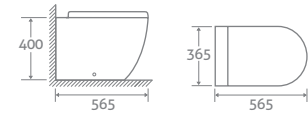

OSCAR

COMFORT HEIGHT TOILET

1. H 900 x W 375 x D 660
2. Fully concealed pipes
   - Includes soft closing seat with quick release hinges for easy cleaning
   - Eco flush 4.5/3l

22430 **£594**

WALL HUNG TOILET

1. H 380 x W 370 x D 560
2. Includes soft closing seat with quick release hinges for easy cleaning
   - Requires a mounting frame with cistern page 173

12726 **£391**

WALL HUNG BASIN

1. H 410 x W 530 x D 440
2. 1 tap hole

12727 **£342**

BACK TO WALL TOILET

1. H 400 x W 365 x D 565
2. Includes soft closing seat with quick release hinges for easy cleaning
   - Requires a cistern page 174

12725 **£391**

SHORT PROJECTION WALL HUNG TOILET

1. H 370 x W 365 x D 490
2. Includes soft closing seat with quick release hinges for easy cleaning
   - Requires a mounting frame with cistern page 173

138201 **£359**

BASIN & PEDESTAL

1. H 830 x W 550 x D 420
2. 1 tap hole

22433 **£257**

FEATURES

Comfort Height Toilet
Toilet Is Finished With An Anti Bacterial Glaze

25 YEAR GUARANTEE

Solet Shower Door 17979

COLOUR PLATING OPTIONS AVAILABLE