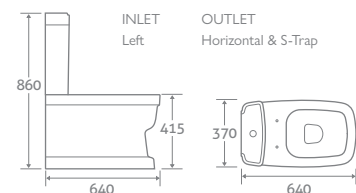

92804 **£607**

UNIVERSAL TOILET SEATS Page 175

EVANE

COLOUR PLATING OPTIONS AVAILABLE See page 1 for more details

TOILET

H 860 x W 370 x D 640

- Fully concealed pipes
- Includes seat
- Dual flush 6/31

92807 **£926**