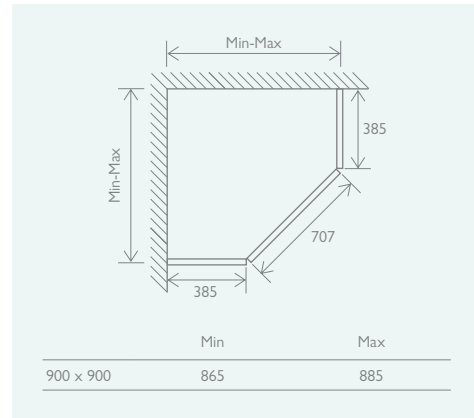

10 YEAR GUARANTEE

HINGED DOOR

900 x 900	82386	£1272
-----------	-------	--------------

PENTA SHOWER TRAY

900 x 900	18680	£277
-----------	-------	-------------

SHOWER TRAY LEG SET

Raises shower tray to 130mm high