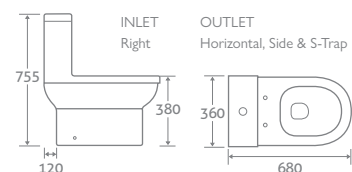

FEATURES
Toilet Is Finished With An Anti Bacterial Glaze

25 YEAR GUARANTEE

25 YEAR GUARANTEE

VETO

TOILET

H 755 x W 360 x D 680

- Includes soft closing seat
- Eco flush 4.5/3l

15399

£497

ROUND BASIN & PEDESTAL

H 850 x W 595 x D 470

- 1 tap hole

22436

£299

SQUARE BASIN & PEDESTAL

H 870 x W 565 x D 480

- 1 tap hole

15429

£299

ELBERT

COLOUR PLATING OPTIONS AVAILABLE See page 1 for more details

BACK TO WALL TOILET

H 405 x W 360 x D 570

- Includes soft closing seat with quick release hinges for easy cleaning
- Requires a cistern page 174

69882

£398

WALL HUNG TOILET

H 375 x W 370 x D 550

- Includes soft closing seat with quick release hinges for easy cleaning
- Requires a mounting frame with cistern page 173

69881

£398

SEMI RECESSED BASIN

H 180 x W 560 x D 430

- 1 tap hole

69879

£202