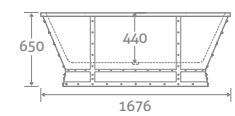

See page 1 or ask a member of staff for more details

Black Matt

1676 x 780

82152

Grey Matt

82153

£2633

HOFF