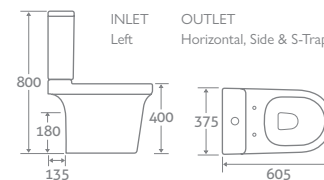

TOILET

H 800 x W 375 x D 605

- Includes soft closing seat with quick release hinges for easy cleaning
- Eco flush 4.5/3l

82404 £510