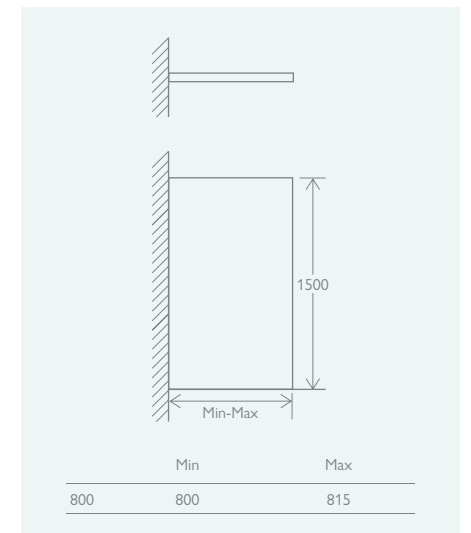

SUPPORT BARS

Made from aluminum resistant to rust

	Black		Brushed Gold		Gun Metal	
1200mm Straight	139995	£52	139996		139997	£60
480mm Angled	139998	£60	139999		140000	£68