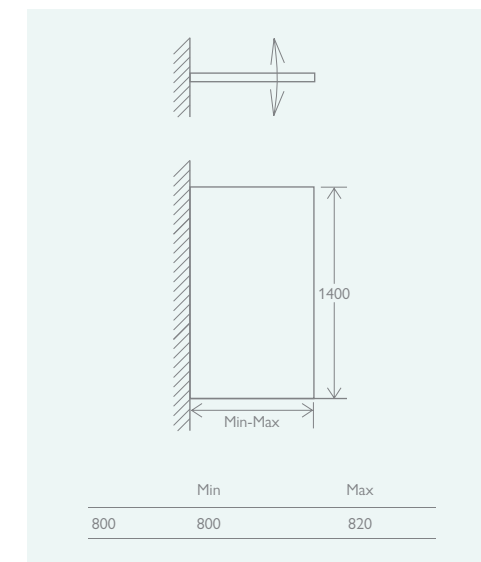

- Aluminium profile
- Universally handed

SINGLE

Chrome	12551	£271
Black (opposite)	138914	£298

SINGLE CURVED

800	12552	£271
-----	-------	------

DOUBLE

Without Towel Rail	12550	£330
With Towel Rail	12553	£355