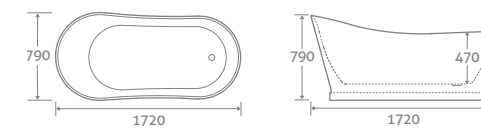

1730 x 750 69318 **£1538**

TADEO

FREESTANDING ACRYLIC BATH

- Double skin acrylic
- Includes white waste & overflow. Designed to compliment any tap colour
- Bath painting service available, see page 178

1720 x 790 69322 **£2004**