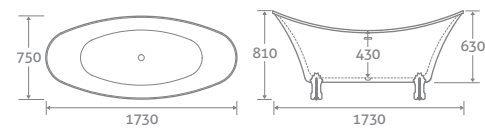

1730 x 750 69318 **£1538**

TADEO

FREESTANDING ACRYLIC BATH

- Double skin acrylic
- Includes white waste & overflow. Designed to compliment any tap colour
- Bath painting service available, see page 178

1720 x 790 69322 **£2004**