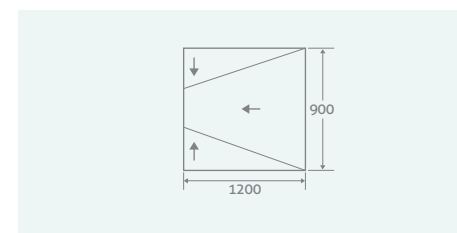

PLEASE NOTE, SUITABLE FOR TILED FLOORING ONLY

Three Falls			
900 x 900 x 30 - 7	129004	£234	

Three Falls			
1200 x 900 x 30 - 8	129003	£269	

Three Falls			
1600 x 900 x 30 - 7	129002	£315	

THREE FALL SLOPING BOARD WALL DRAIN