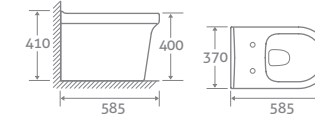

FEATURES

Rimless Design
Finished With An
Anti Bacterial Glaze

25 YEAR
GUARANTEE

Metro Tile 68367

FEATURES

Finished With An
Anti Bacterial Glaze

25 YEAR
GUARANTEE

SEATTLE RIMLESS

TOILET

H 788 x W 400 x D 675

- Excludes seat
- Dual flush 6/3l

RIM
LESS

127705 £562

BACK TO WALL TOILET

H 405 x W 375 x D 530

- Excludes seat
- Requires a cistern page 174

RIM
LESS

123942 £362

UNIVERSAL
TOILET SEATS Page 175

SHACKLETON

COLOUR PLATING OPTIONS AVAILABLE See page 1 for more details

TOILET

H 800 x W 375 x D 605

- Includes soft closing seat with quick release hinges for easy cleaning
- Eco flush 4.5/3l

82404 £510

BACK TO WALL TOILET

H 410 x W 370 x D 585

- Includes soft closing seat with quick release hinges for easy cleaning
- Requires a cistern page 174

82146 £357