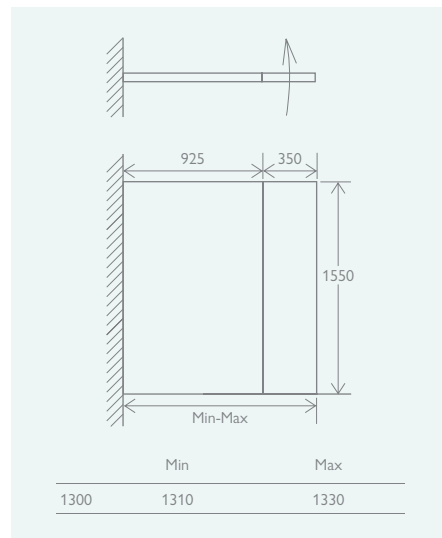

**10 YEAR
 GUARANTEE**

ROYLE

BATH SCREEN With Hinged Panel

Includes 1200mm support bar which can be cut down for use with narrower baths
 – Universally handed

Chrome	14447	£587
Black	138913	£625

STATTON

BATH SCREEN