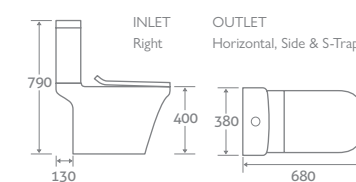

TOILET

H 790 x W 380 x D 680

- Includes soft closing seat with quick release hinges for easy cleaning
- Eco flush 4.5/3l

22435	£542
-------	-------------

ROUND BASIN & PEDESTAL

H 850 x W 595 x D 470

- 1 tap hole