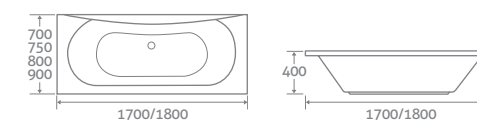

super-strong ACRYLIC			
1700 x 700	206ltr	59591	£635
1700 x 750	215ltr	59592	£714
1800 x 800	220ltr	59593	£856
1800 x 900	235ltr	59594	£974

Add a Revive whirlpool system from **£683**, see page 205

SOLARIS