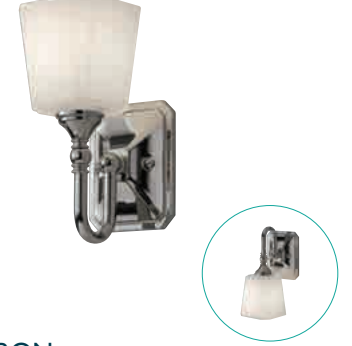

CLARON

- 1 x G9 Bulb (included)
- Can mount facing up or down
- Dimmable (not with the included bulb)
- 4 sided opal-etched glass shade

Chrome 23908 **£88**

IP44