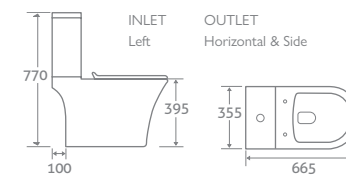

	
White	Black
138201	138202
£359	£485

CREWE RIMLESS

RIM
LESS

TOILET

H 770 x W 355 x D 665

- Includes soft closing seat with quick release hinges for easy cleaning
- Eco flush 4.5/3l

82398

£478