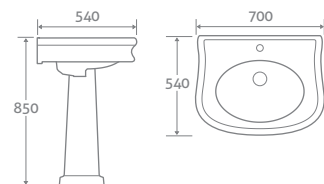

Gloss White	124284	£297
Gloss Black	91055	£308

BASIN & PEDESTAL

H 850 x W 700 x D 540

- 1 tap hole

92808 **£691**

DOUBLE CONSOLE BASIN

- Comes with 2 tap holes and 4 pre-punched holes for the option of 2 x 3 tap holes