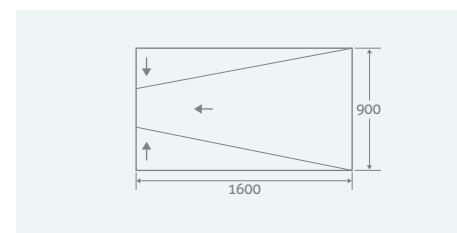

PLEASE NOTE, SUITABLE FOR TILED FLOORING ONLY

Three Falls			
900 x 900 x 30 - 7	129004	£234	

Three Falls			
1200 x 900 x 30 - 8	129003	£269	

Three Falls			
1600 x 900 x 30 - 7	129002	£315	

THREE FALL SLOPING BOARD WALL DRAIN