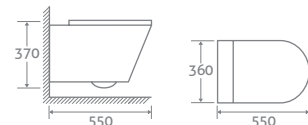

15410 **£554**

WALL HUNG TOILET

H 370 x W 360 x D 550

- Includes soft closing seat with quick release hinges for easy cleaning
- Requires a mounting frame with cistern page 173

21554 **£391**

FEATURES

Toilets Are Finished With An Anti Bacterial Glaze