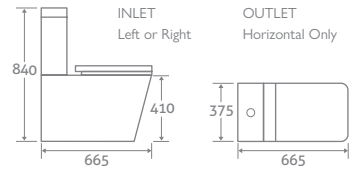

WALL HUNG TOILET

H 350 x W 360 x D 570

- Includes soft closing seat with quick release hinges for easy cleaning
- Requires a mounting frame with cistern page 173

12713 **£391**