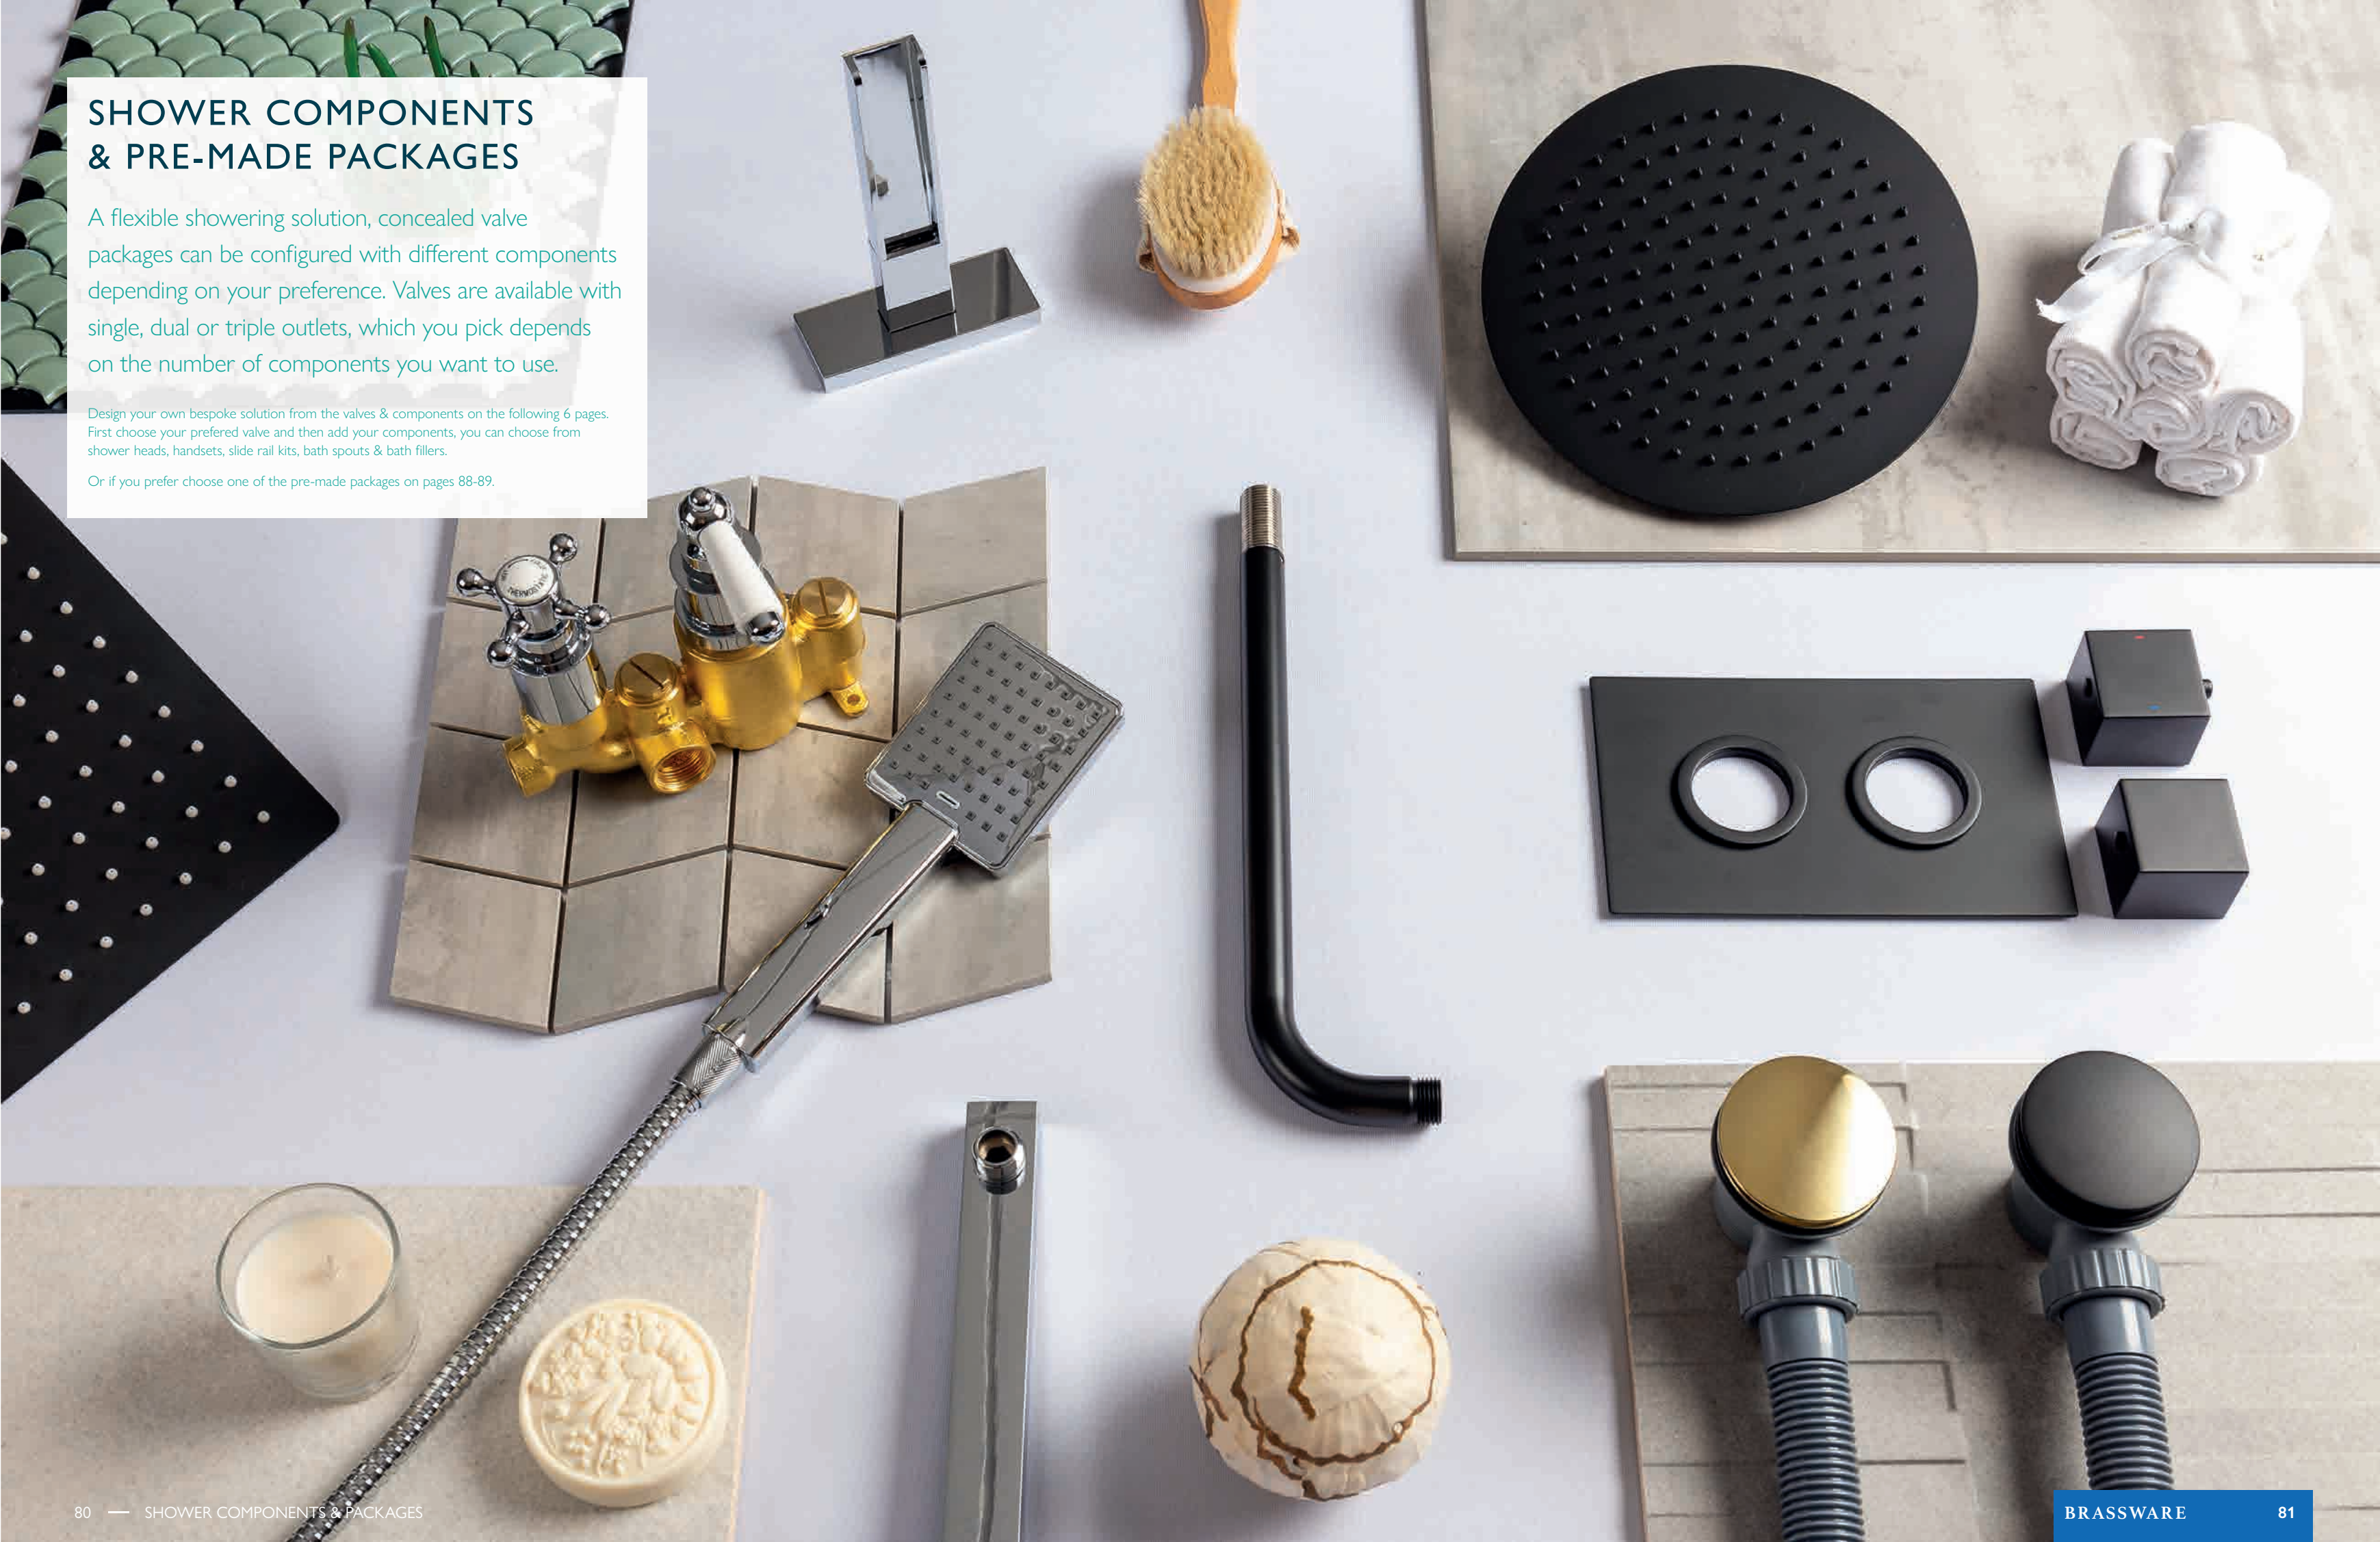

SHOWER COMPONENTS & PRE-MADE PACKAGES

A flexible showering solution, concealed valve packages can be configured with different components depending on your preference. Valves are available with single, dual or triple outlets, which you pick depends on the number of components you want to use.

Design your own bespoke solution from the valves & components on the following 6 pages. First choose your preferred valve and then add your components, you can choose from shower heads, handsets, slide rail kits, bath spouts & bath fillers.

Or if you prefer choose one of the pre-made packages on pages 88-89.