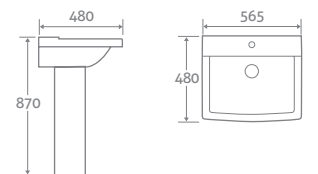

COLOUR PLATING OPTIONS AVAILABLE See page 1 for more details