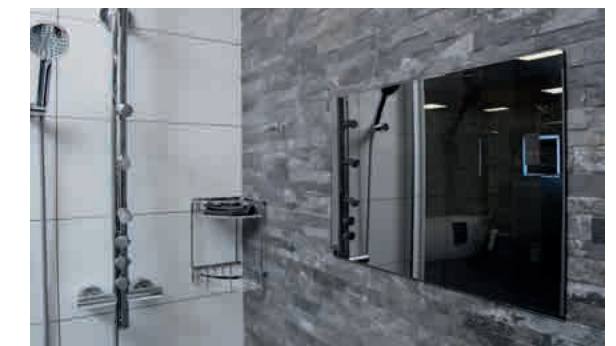

BATHROOM TV

A high definition panel, powerful speakers and a heated screen to prevent misting up creates an exceptional viewing experience for the ultimate in relaxation at bath time.

2 YEAR
GUARANTEE

24" HD LED SMART TV