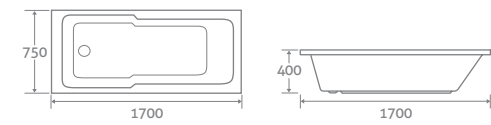

JORDEN Compact Shower Bath

super-strong ACRYLIC

1700 x 750	222ltr	59595	£806
1800 x 800	266ltr	151526	£845

Standard ACRYLIC

1700 x 750	222ltr	59596	£576
1800 x 800	266ltr	151527	£605