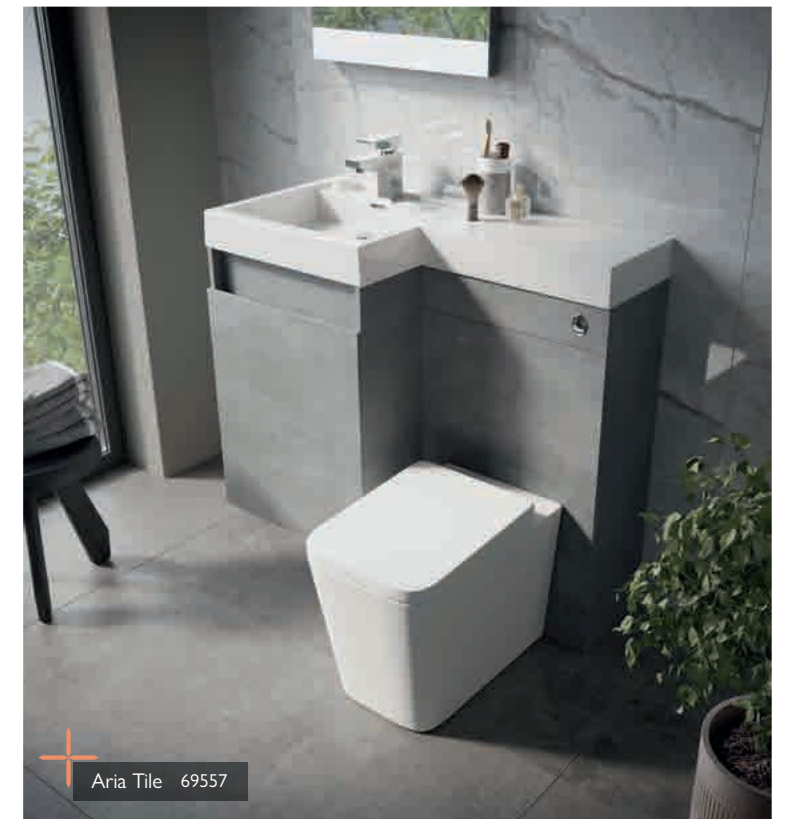

MATCHING BATH PANELS
Pages 212-213

Quirrell Tile 104929

Stratosphere Tile 82269

Aria Tile 69557

Monaco Tile 92651

Nyland Tap 12778

FEATURES

Double Soft Close Drawers
With A Hidden Drawer Inside
Includes One Piece
Polymarble Worktop
& Basin