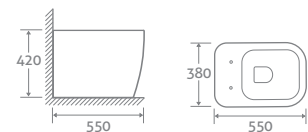

White

138239

£505

RIMLESS BACK TO WALL TOILET

H 420 x W 380 x D 550

- Includes soft closing seat with quick release hinges for easy cleaning
- Requires a cistern page 174

Matt Black

139191