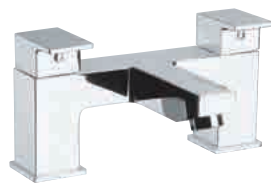

BATH FILLER

0.3 bar min.

Chrome 12779 **£253**