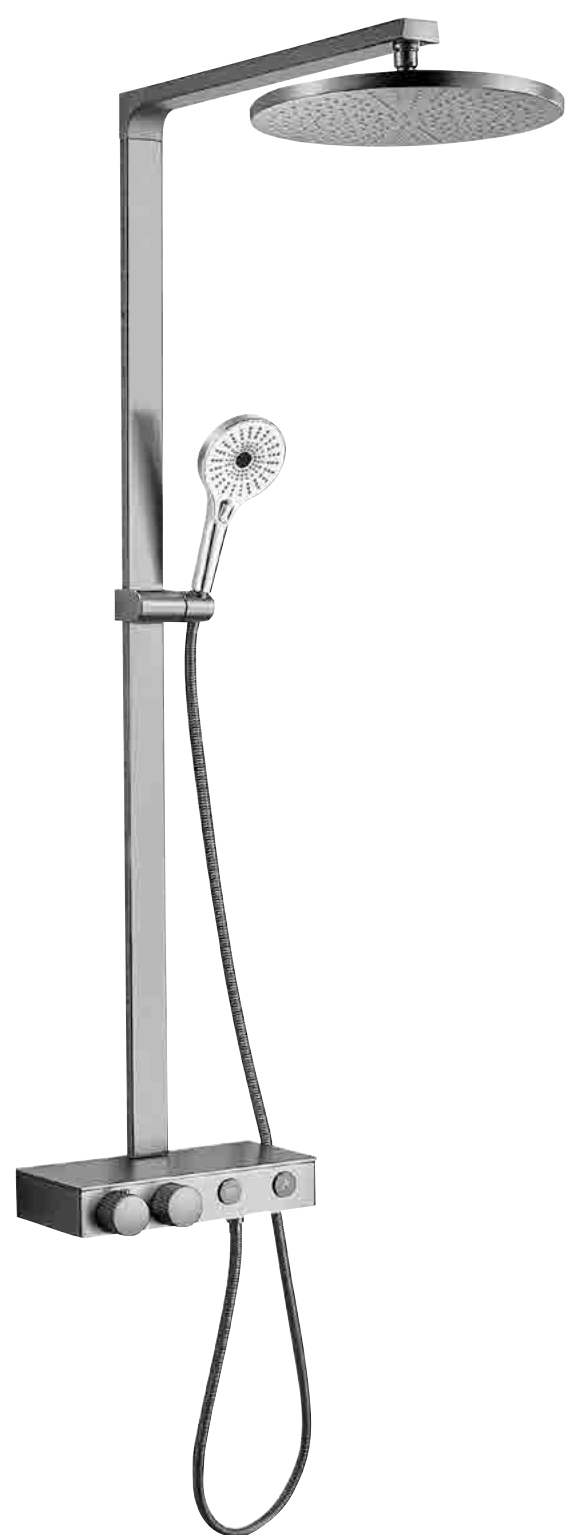

Chrome	138918	£1190
Gun Metal	138917	£1299

BAYLIN LUX

Thermostatic Valve, 1.5 Bar Min.

- Powerful air injection fixed head
- Stainless steel riser rail
- 3 function click hand shower
- Storage shelf
- Smart button with flow control
- Robust sliding holder