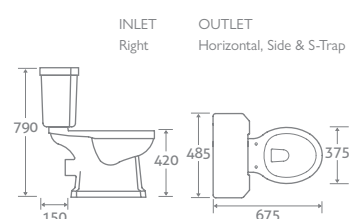

82399 **£630**

LOW LEVEL TOILET

H 950 x W 480 x D 650
– Includes lever and pipe pack
– Excludes seat
– Dual flush 6/4l

82400 **£491**

TOILET

H 790 x W 485 x D 675
– Excludes seat
– Dual flush 6/4l

69449 **£408**