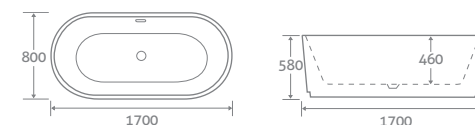

Lighting not included. See lighting options on page 397