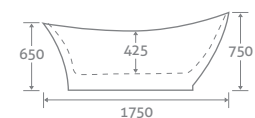

Silver	Black Galaxy	White
1750 x 750	21725	£3060
	21726	£2778
	21727	£2095

FLOOR STANDING BATH SHOWER MIXERS
Pages 91-127