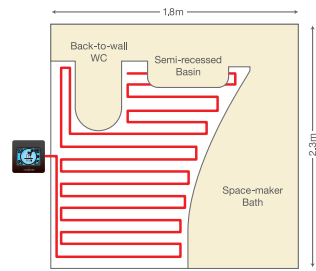

CALCULATE THE LENGTH OF LOOSE CABLE YOU NEED

EXAMPLE:

Bathroom size – 2.3m x 1.8m = 4.14m²

Minus the space taken by the bathroom furniture leaves 1.73m²

Order the 26m Cable kit.

Add your choice of thermostat from the options below.