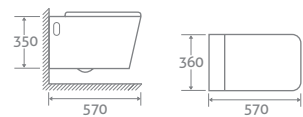

BASIN & PEDESTAL

H 830 x W 550 x D 420

- 1 tap hole

22433 **£257**