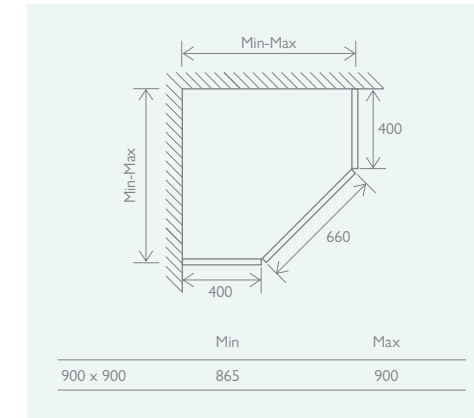

PIVOT DOOR

900 x 900	17976	£886

PENTA SHOWER TRAY

900 x 900	18680	£277

SHOWER TRAY LEG SET

Raises shower tray to 130mm high

110mm	12793	£128

90mm FAST FLOW SHOWER WASTE

90mm fitting for rapid drainage. With easy accessible bottle trap for easy cleaning.

Chrome	12794	£28
Black	152099	£39
White	140062	£39