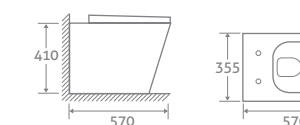

FEATURES

Rimless Design
Finished With An
Anti Bacterial Glaze

25 YEAR
GUARANTEE

Palermo Tile 82429

FEATURES

Rimless Design

25 YEAR
GUARANTEE

NIRA RIMLESS

RIM
LESS

TOILET

H 805 x W 380 x D 645

- Includes soft closing seat with quick release hinges for easy cleaning
- Eco flush 4.5/3l

95191

£590

RIM
LESS

BACK TO WALL TOILET

H 405 x W 380 x D 530

- Includes soft closing seat with quick release hinges for easy cleaning
- Requires a cistern page 174

95190

£409

ZADOK RIMLESS

COLOUR PLATING OPTIONS AVAILABLE See page 1 for more details

RIM
LESS

TOILET

H 865 x W 360 x D 650

- Includes soft closing seat with quick release hinges for easy cleaning
- Eco flush 4.5/3l

69452

£636

RIM
LESS

BACK TO WALL TOILET

H 410 x W 355 x D 570

- Includes soft closing seat with quick release hinges for easy cleaning
- Requires a cistern page 174

69360

£463