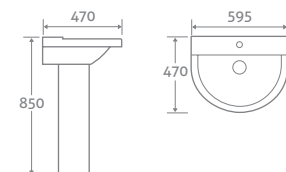

FEATURES
Toilet Is Finished With An Anti Bacterial Glaze

25 YEAR GUARANTEE

25 YEAR GUARANTEE

VETO

TOILET

H 755 x W 360 x D 680

- Includes soft closing seat
- Eco flush 4.5/3l

15399

£497

ROUND BASIN & PEDESTAL

H 850 x W 595 x D 470

- 1 tap hole

22436

£299

SQUARE BASIN & PEDESTAL

H 870 x W 565 x D 480

- 1 tap hole

15429

£299

ELBERT

COLOUR PLATING OPTIONS AVAILABLE See page 1 for more details

BACK TO WALL TOILET

H 405 x W 360 x D 570

- Includes soft closing seat with quick release hinges for easy cleaning
- Requires a cistern page 174

69882

£398

WALL HUNG TOILET

H 375 x W 370 x D 550

- Includes soft closing seat with quick release hinges for easy cleaning
- Requires a mounting frame with cistern page 173

69881

£398

SEMI RECESSED BASIN

H 180 x W 560 x D 430

- 1 tap hole

69879

£202