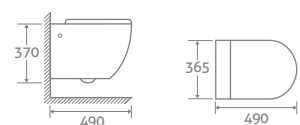

	
White	Black
138201	138202
£359	£485

CREWE RIMLESS

RIM
LESS

TOILET

H 770 x W 355 x D 665

- Includes soft closing seat with quick release hinges for easy cleaning
- Eco flush 4.5/3l

82398

£478