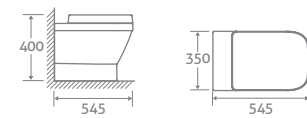

AINTREE

TOILET

H 805 x W 345 x D 665

- Includes soft closing seat. Wrap over seat has quick release hinges for easy cleaning
- Eco flush 4.5/3l

With Slim Seat	80667	£557
With Wrap Over Seat	15385	£537

BASIN & PEDESTAL

H 835 x W 580 x D 455

- 1 tap hole

15384	£327

SEMI RECESSED BASIN

H 140 x W 580 x D 380

- 1 tap hole

12702	£189

BACK TO WALL TOILET

H 400 x W 350 x D 545

- Includes soft closing seat. Wrap over seat has quick release hinges for easy cleaning
- Requires a cistern page 174

With Slim Seat	80668	£411
With Wrap Over Seat	15386	£391

BASIN & SEMI PEDESTAL

H 430 x W 580 x D 455

- 1 tap hole

15810	£327

FEATURES

Toilets Are Finished With An Anti Bacterial Glaze

25 YEAR GUARANTEE

COLOUR PLATING OPTIONS AVAILABLE

See page 1 for more details