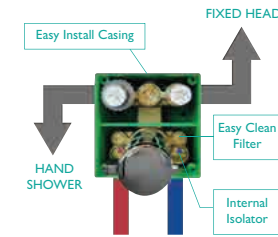

BATH & BASIN WASTES Pages 385-387

CONCEALED VALVE PACKAGES

Thermostatic Valve, 1 Bar Min.

- Easy Install Casing
- Easy Clean Filters
- Pre-installed Internal Isolators
- Preset Temperature
- Solid Virgin Brass Construction
- ABS handset and fixed head