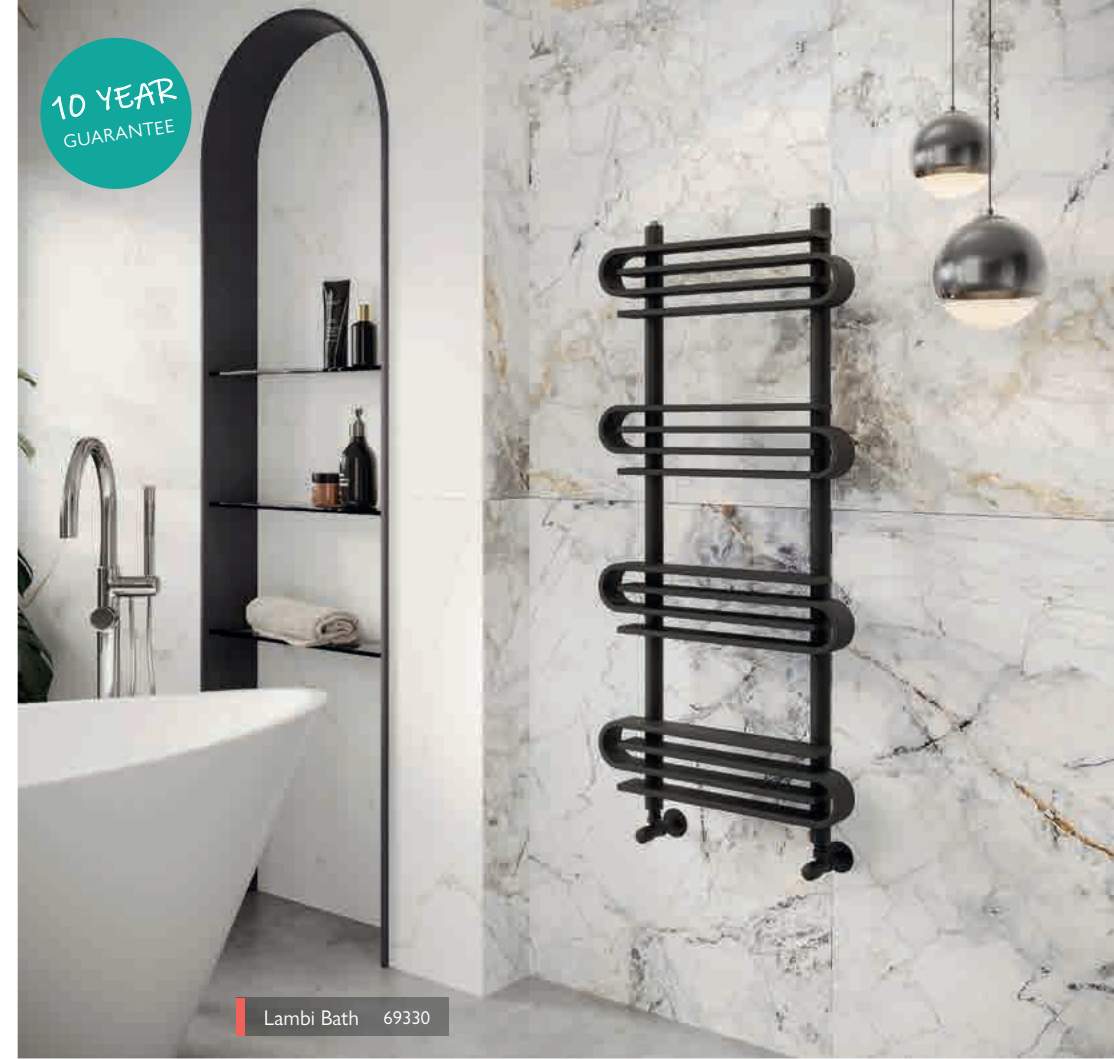

Matt Black	Anthracite	BTU	
	146980	146981	2249	£355

10 YEAR GUARANTEE