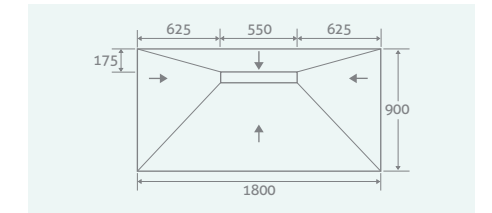

Four Falls
1800 x 900 x 30 37850 **£977**