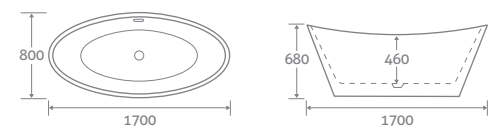

1700 x 790 12542 **£2076**

LAMBI

FREESTANDING ACRYLIC BATH

- Double skin acrylic
- Includes white waste & overflow. Designed to compliment any tap colour
- Bath painting service available, see page 178

1700 x 800 69330 **£1680**