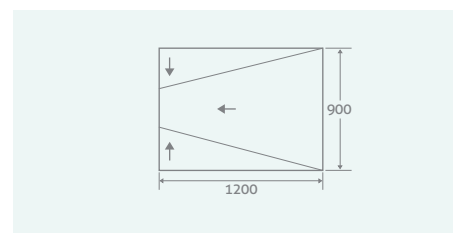

PLEASE NOTE, SUITABLE FOR TILED FLOORING ONLY

Three Falls			
900 x 900 x 30 - 7	129004	£234	

Three Falls			
1200 x 900 x 30 - 8	129003	£269	

Three Falls			
1600 x 900 x 30 - 7	129002	£315	

THREE FALL SLOPING BOARD WALL DRAIN