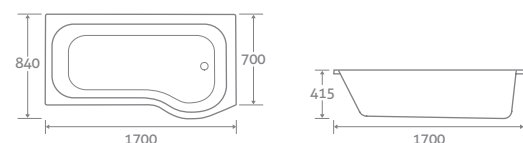

25 YEAR
GUARANTEE

Tear Towel Rail 17911

CYRIS

P SHAPE SHOWER BATH

1700 x 840/700

- Includes front panel and screen
- Available left and right hand, right hand shown

super-strong
ACRYLIC

super-strong ACRYLIC