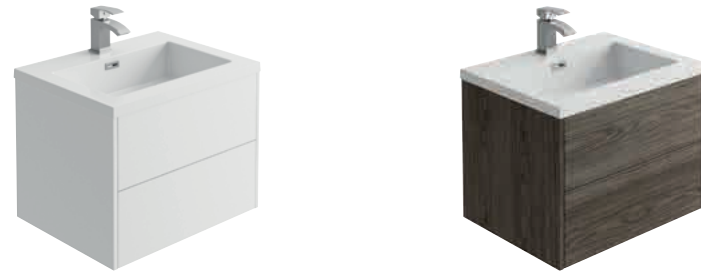

BOLERO

WALL HUNG VANITY UNIT

- Includes Polymarble basin
- Push open, soft close drawers

WALL HUNG	White	Grey Linear	
500 H 470 x W 500 x D 460	63804	63802	£675
600 H 470 x W 600 x D 460	63805	63803	£729