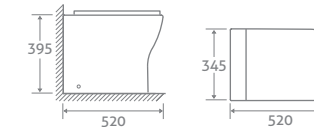

82402

£633

BACK TO WALL TOILET

H 395 x W 345 x D 520

- Includes soft closing seat with quick release hinges for easy cleaning
- Requires a cistern page 174

83920

£487

SEMI RECESSED BASIN