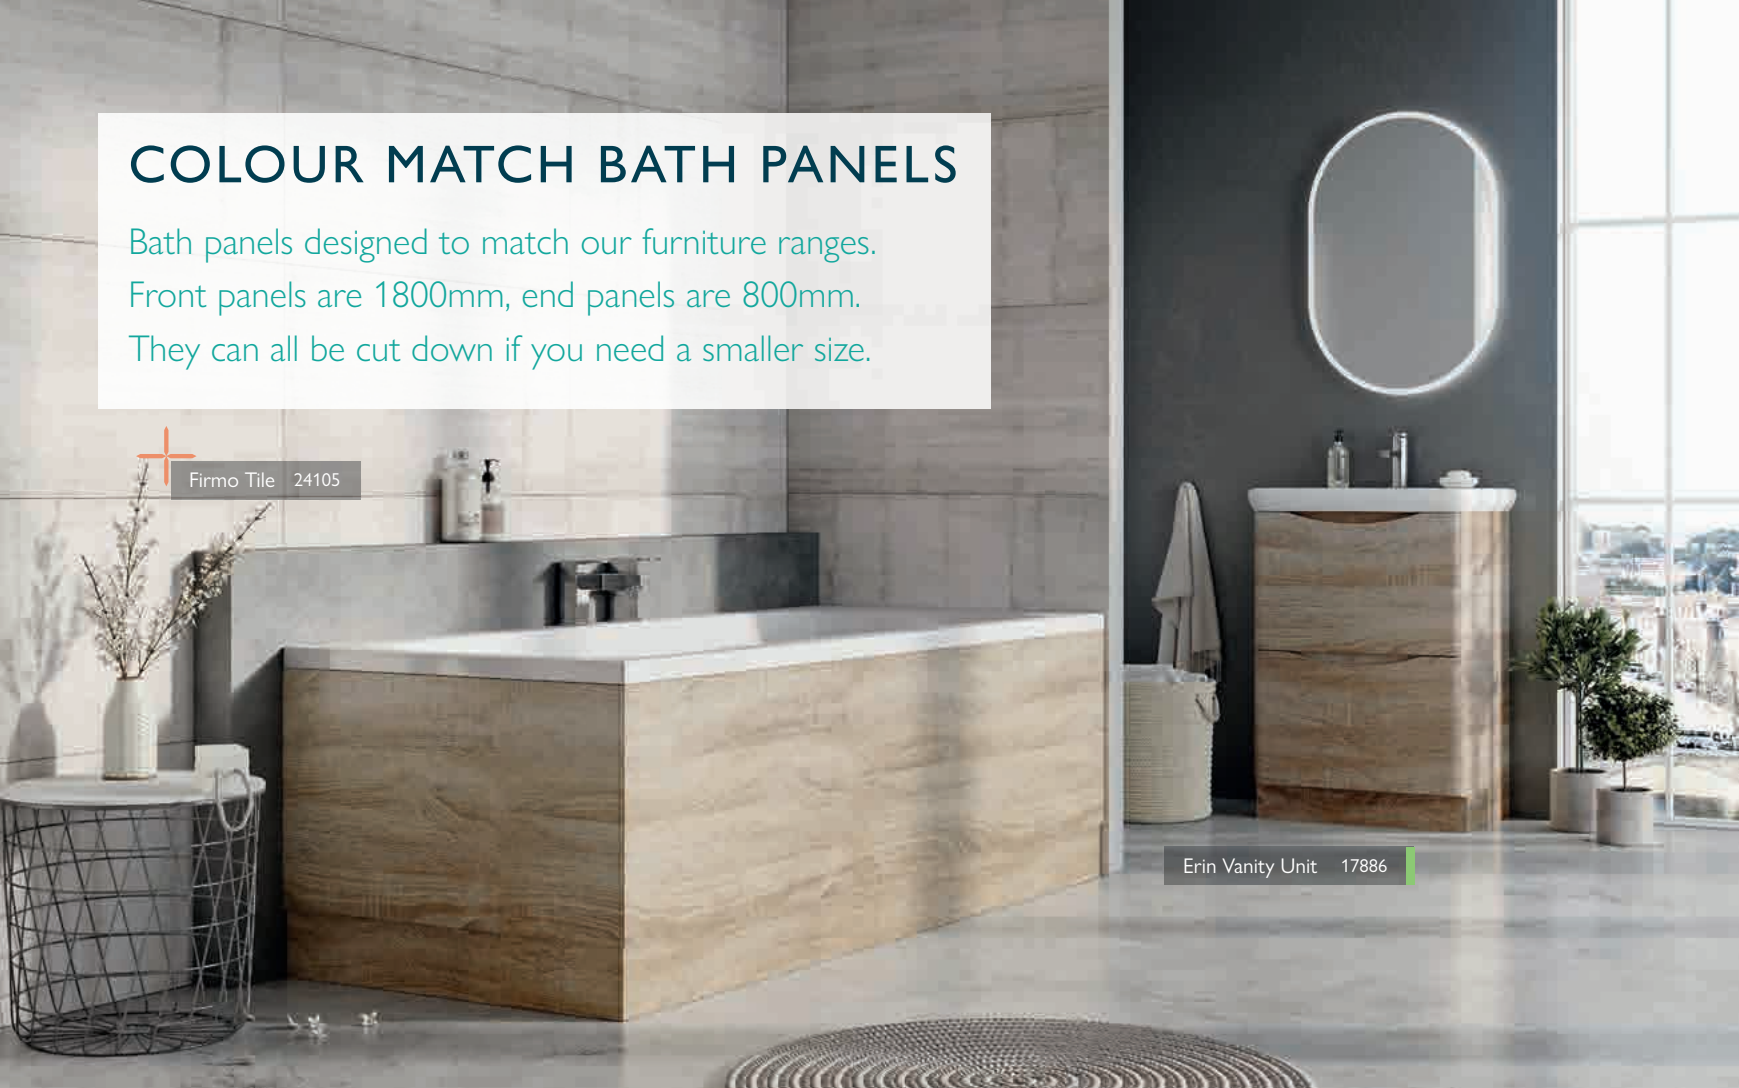

VALDA MDF

Panels can be cut to size

– Adjustable height 450-550

	Gloss White	
Front Panel 1800	68658	£123
End Panel 800	68659	£94

COLOUR MATCH BATH PANELS

Bath panels designed to match our furniture ranges.
Front panels are 1800mm, end panels are 800mm.
They can all be cut down if you need a smaller size.