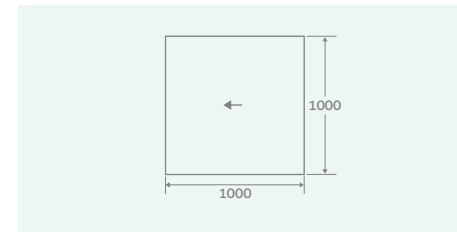

1. WETROOM INSTALLATION WITH SLOPING BOARDS

SINGLE FALL SLOPING BOARDS

Can be installed instead of a tray, just tile directly on to one of our sloping wetroom boards. Boards are easily trimmed to size or multiple boards can be placed side by side for larger wetrooms.

PLEASE NOTE, SUITABLE FOR TILED FLOORING ONLY

Single Fall			
1000 x 1000 x 20 - 7	128493	£295