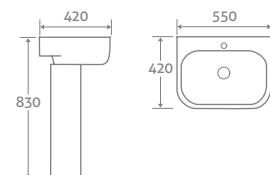

Ceteris White Tile 22214

Erin Vanity Unit 17920

Ceteris Grey Tile 22213