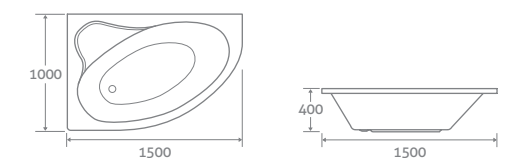

super-strong ACRYLIC

	Left Hand	Right Hand	
1500 x 1000	230ltr	139235	139236 £3400

REVIVE WHIRLPOOL & AIR SPA

Revitalise. Refresh. Relax. The Revive Whirlpool and AirSpa systems are an experience for the body and the mind. Using warm water, they gently massage your whole body. Creating total relaxation and rejuvenation.