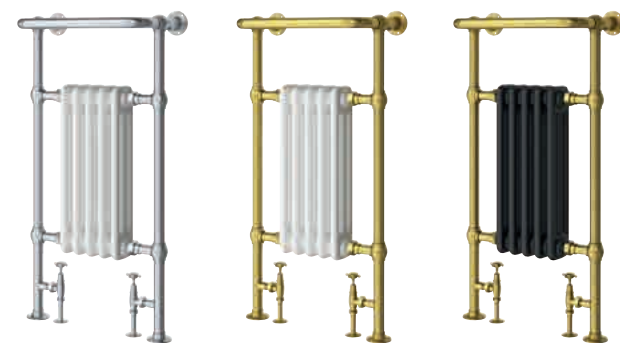

BTU		Element Kit
Chrome/White	12682	1448	£660	200W
Brushed Gold/White	138789	1448	£759	200W
Brushed Gold/Black	138790	1448	£779	200W