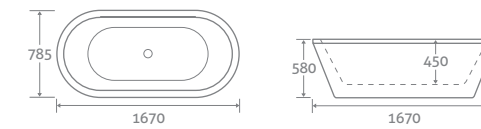

1670 x 785 15420 **£1476**

COLOUR PLATING OPTIONS AVAILABLE

NOAH

FREESTANDING ACRYLIC BATH

- Double skin acrylic
- Includes white waste & overflow. Designed to compliment any tap colour
- Bath painting service available, see page 178