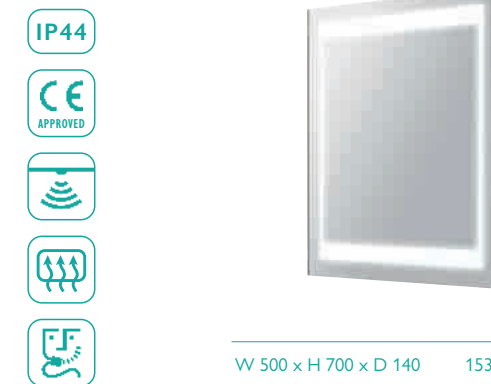

W 500 x H 700 x D 140 15330 **£801**

APOLLO ALUMINIUM LED MIRRORED WALL CABINET

Infrared Sensor*: Right Side

- Shaver Socket: Top Right Inside
- Demister pad

W 500 x H 700 x D 140 15331 **£801**

	Low Energy LED	Infrared Sensor*	Touch Switch	Demister Pad	Shaver Socket	Bluetooth Speakers	Backlit
THAO	•	•	-	•	•	-	-
OLIVIA	•	•	-	•	•	-	-