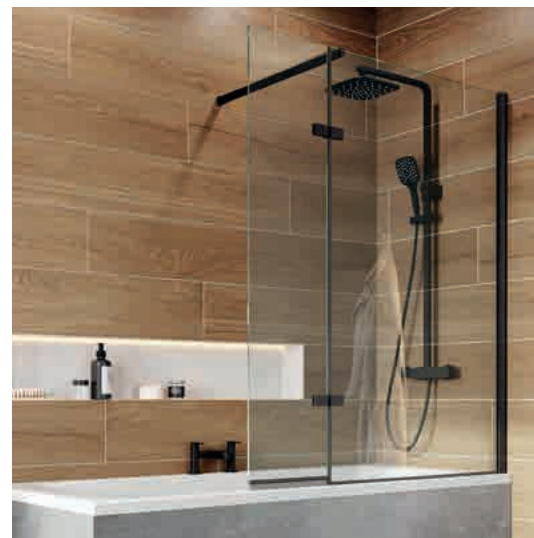

**10 YEAR
 GUARANTEE**

ROYLE

BATH SCREEN With Hinged Panel

Includes 1200mm support bar which can be cut down for use with narrower baths
 – Universally handed

Chrome	14447	£587
Black	138913	£625

STATTON

BATH SCREEN

Includes 1200mm support bar which can be cut down for use with narrower baths
 – Universally handed

Chrome	82111	£423
Matt Black	82112	£434

BRASS

For the finishing touch to your bathroom we offer a range of brassware to suit every style, whether modern or traditional our brassware will complement your bathroom perfectly. All our taps are made from solid brass which is chromium plated to a mirror finish which is both beautiful & practical.