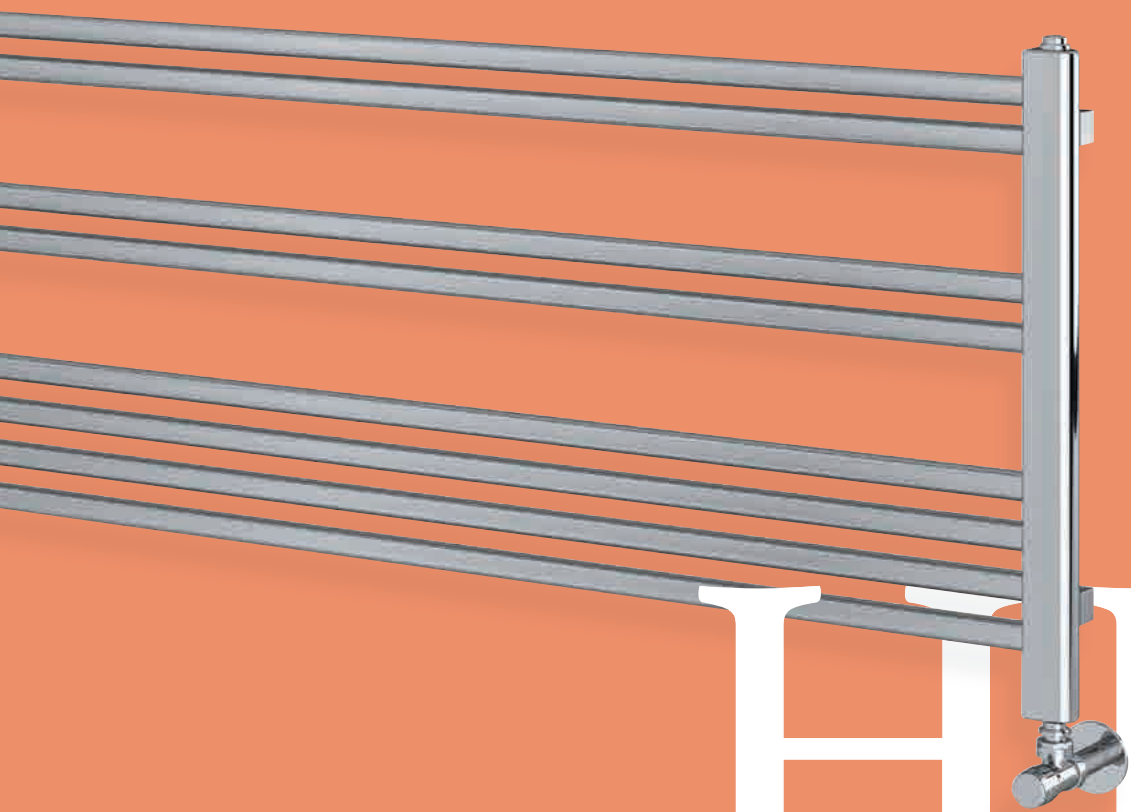

Right hand hinge only

HEA

Bringing warmth with style to your bathroom. Whether you prefer a modern or traditional style our range of beautiful and practical designer radiators, heated towel rails, traditional radiators and valves offer you the perfect solution to your bathroom heating needs.