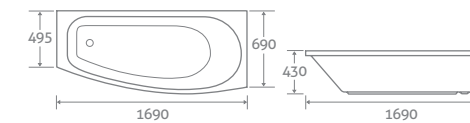

COMPACT Space Saver Bath

1690 x 690/495

– Available left & right hand, right hand shown

super-strong ACRYLIC

	Left Hand	Right Hand	
222ltr	69661	69662	£3045

BATH PANELS - Only for Compact Bath

Front Panel	Height 515	59599	£170
End Panel	Height 515	59600	£87

BATH SCREEN - Only for Compact Bath

H 1400 x W 800

– To mount the screen on the baths narrow end, please select the opposite hand to the bath

Left Hand	Right Hand	
59609	59610	£293