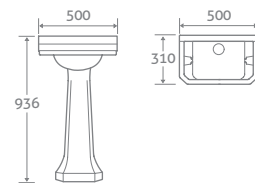

COLOUR PLATING OPTIONS AVAILABLE See page 1 for more details

BASIN & PEDESTAL

H 936 x W 610 x D 506
– 2 tap holes

69450 **£293**

**CLOAKROOM
BASIN & PEDESTAL**

H 936 x W 500 x D 310
– 2 tap holes

69451 **£263**

SEMI RECESSED BASIN

H 193 x W 550 x D 442
– 1 tap hole

69389 **£216**

HIGH LEVEL TOILET

H 2100 x W 515 x D 650
– Includes lever, fittings and pipe pack
– Excludes seat
– 6l flush

82399 **£630**

LOW LEVEL TOILET

H 950 x W 480 x D 650
– Includes lever and pipe pack
– Excludes seat
– Dual flush 6/4l

82400 **£491**

TOILET

H 790 x W 485 x D 675
– Excludes seat
– Dual flush 6/4l

69449 **£408**

BACK TO WALL TOILET

H 410 x W 385 x D 520
– Excludes seat
– Requires a cistern page 174

69388 **£239**

UNIVERSAL TOILET SEATS Page 175

FEATURES

Toilets Are Finished With An Anti Bacterial Glaze

25 YEAR GUARANTEE