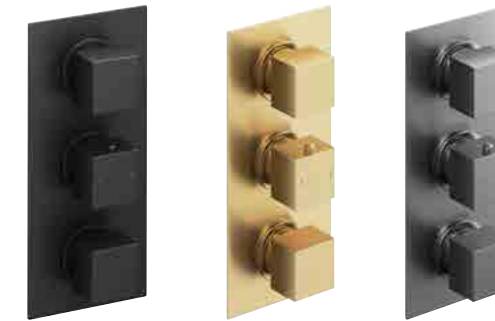

- Round or Square controls

	Black	Brushed Gold	Gun Metal
Round	95842	£462	-
Square	95843	£462	139054 139055 £509

TRIPLE OUTLET

Thermostatic valve, 0.5 bar min. Minimum Wall Cavity 75mm

- Square controls

	Black	Brushed Gold	Gun Metal
	139047	£559	139048 139049 £615