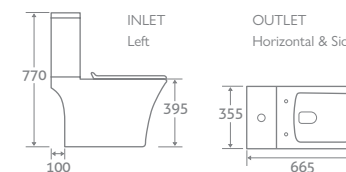

HARROD RIMLESS

RIM
LESS

TOILET

H 770 x W 355 x D 665

- Includes soft closing seat with quick release hinges for easy cleaning
- Eco flush 4.5/3l

82403

£478

FEATURES