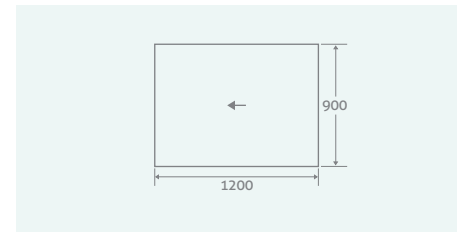

Single Fall			
1200 x 900 x 20 - 8	37830	£295	

SINGLE FALL SLOPING BOARD DRAIN

600	128433	£217
900	128434	£242
1000	128435	£257
1200	128436	£263