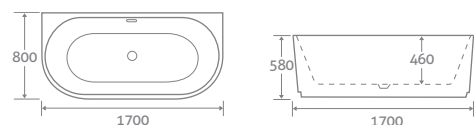

25 YEAR
GUARANTEE

Monaco Tile 92648

Zena Tap 82039

25 YEAR
GUARANTEE

Zena Tap 82040

Delilah Tile 124287

ROCKLIN

FREESTANDING ACRYLIC BATH

- Double skin acrylic
- Includes white waste & overflow. Designed to compliment any tap colour
- Bath painting service available, see page 178

White	Light Grey	Midnight Grey
1700 x 800	139990	139992
	£1899	£2199

Lighting not included. See lighting options on page 397

OLYMPIA

FREESTANDING ACRYLIC BATH

- Double skin acrylic
- Includes white waste & overflow. Designed to compliment any tap colour
- Bath painting service available, see page 178

White	Light Grey	Midnight Grey
1700 x 800	138208	139988
	£1899	£2199

Lighting not included. See lighting options on page 397