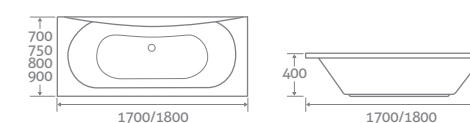

TYRAN

super-strong ACRYLIC

1700 x 700	206ltr	69667	£2732
1700 x 750	215ltr	69668	£2883
1800 x 800	220ltr	69669	£3199
1800 x 900	235ltr	69670	£3295