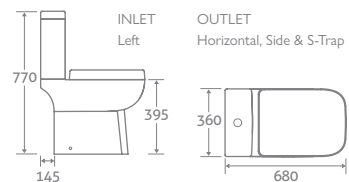

BASIN & PEDESTAL

H 810 x W 560 x D 470

- 1 tap hole

17034	£293