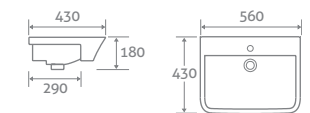

FEATURES
Toilet Is Finished With An Anti Bacterial Glaze

25 YEAR GUARANTEE

25 YEAR GUARANTEE

VETO

TOILET

H 755 x W 360 x D 680

- Includes soft closing seat
- Eco flush 4.5/3l

15399

£497

ROUND BASIN & PEDESTAL

H 850 x W 595 x D 470

- 1 tap hole

22436

£299

SQUARE BASIN & PEDESTAL

H 870 x W 565 x D 480

- 1 tap hole

15429

£299

ELBERT

COLOUR PLATING OPTIONS AVAILABLE See page 1 for more details

BACK TO WALL TOILET

H 405 x W 360 x D 570

- Includes soft closing seat with quick release hinges for easy cleaning
- Requires a cistern page 174

69882

£398

WALL HUNG TOILET

H 375 x W 370 x D 550

- Includes soft closing seat with quick release hinges for easy cleaning
- Requires a mounting frame with cistern page 173

69881

£398

SEMI RECESSED BASIN

H 180 x W 560 x D 430

- 1 tap hole

69879

£202