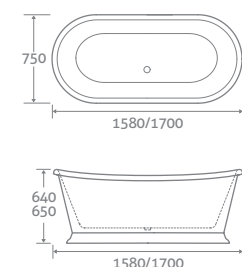

DARCEY

FREESTANDING ACRYLIC BATH

- Double skin acrylic
- Includes white waste & overflow.
- Designed to compliment any tap colour
- Bath painting service available, see page 178