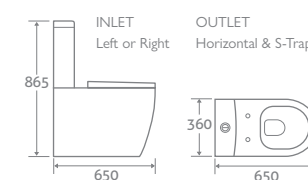

FEATURES

Rimless Design
Finished With An
Anti Bacterial Glaze

25 YEAR
GUARANTEE

Palermo Tile 82429

FEATURES

Rimless Design

25 YEAR
GUARANTEE

NIRA RIMLESS

RIM
LESS

TOILET

H 805 x W 380 x D 645

- Includes soft closing seat with quick release hinges for easy cleaning
- Eco flush 4.5/3l

95191

£590

RIM
LESS

BACK TO WALL TOILET

H 405 x W 380 x D 530

- Includes soft closing seat with quick release hinges for easy cleaning
- Requires a cistern page 174

95190

£409

ZADOK RIMLESS

COLOUR PLATING OPTIONS AVAILABLE See page 1 for more details

RIM
LESS

TOILET

H 865 x W 360 x D 650

- Includes soft closing seat with quick release hinges for easy cleaning
- Eco flush 4.5/3l

69452

£636

RIM
LESS

BACK TO WALL TOILET

H 410 x W 355 x D 570

- Includes soft closing seat with quick release hinges for easy cleaning
- Requires a cistern page 174

69360

£463