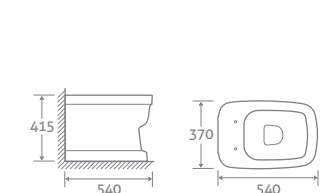

BACK TO WALL TOILET

H 415 x W 370 x D 540

- Fully concealed pipes
- Includes seat
- Requires a cistern page 174

139198 **£531**