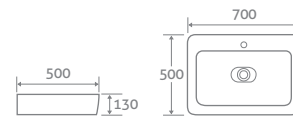

Matt Black

138220