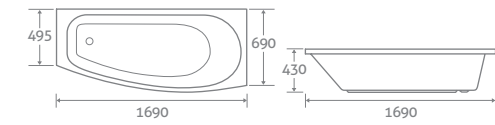

COMPACT Space Saver Bath

1690 x 690/495

– Available left & right hand, right hand shown

super-strong ACRYLIC

	Left Hand	Right Hand	
222ltr	59598	59597	£768

Standard ACRYLIC

	Left Hand	Right Hand	
222ltr	92423	92424	£571

Add a Revive whirlpool system from **£683**, see page 205

BATH PANELS - Only for Compact Bath

Front	Height 515	59599	£170
End	Height 515	59600	£87

BATH SCREEN - Only for Compact Bath

H 1400 x W 800

– To mount the screen on the baths narrow end, please select the opposite hand to the bath

	Left Hand	Right Hand	
	59609	59610	£293