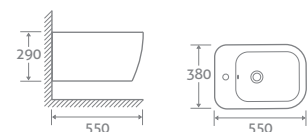

WALL HUNG BIDET

H 290 x W 380 x D 550

- 1 tap hole
- Includes wall fixing kit

Matt Black

138240