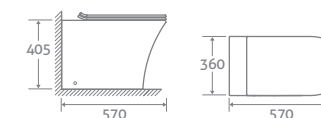

FEATURES
Toilet Is Finished With An Anti Bacterial Glaze

25 YEAR GUARANTEE

25 YEAR GUARANTEE

VETO

TOILET

H 755 x W 360 x D 680

- Includes soft closing seat
- Eco flush 4.5/3l

15399

£497

ROUND BASIN & PEDESTAL

H 850 x W 595 x D 470

- 1 tap hole

22436

£299

SQUARE BASIN & PEDESTAL

H 870 x W 565 x D 480

- 1 tap hole

15429

£299

ELBERT

COLOUR PLATING OPTIONS AVAILABLE See page 1 for more details

BACK TO WALL TOILET

H 405 x W 360 x D 570

- Includes soft closing seat with quick release hinges for easy cleaning
- Requires a cistern page 174

69882

£398

WALL HUNG TOILET

H 375 x W 370 x D 550

- Includes soft closing seat with quick release hinges for easy cleaning
- Requires a mounting frame with cistern page 173

69881

£398

SEMI RECESSED BASIN

H 180 x W 560 x D 430

- 1 tap hole

69879

£202