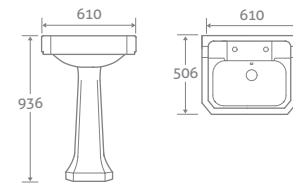

	Gloss White Stand	Gloss Black Stand	
H 885 x W 1200 x D 540	92809	92810	£2537

COLOUR PLATING OPTIONS AVAILABLE  See page 1 for more details

BASIN & PEDESTAL

H 936 x W 610 x D 506
– 2 tap holes

69450 **£293**