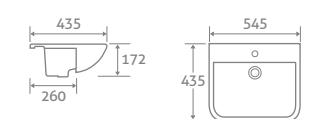

SEMI RECESSED BASIN

H 172 x W 545 x D 435

- 1 tap hole

82242

£216