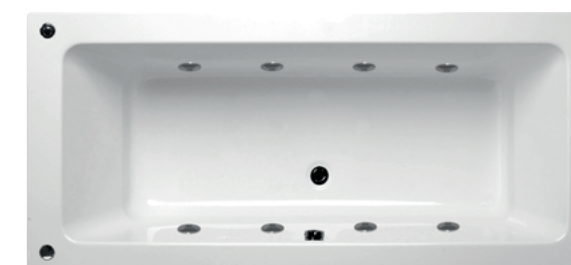

8 JET WHIRLPOOL SYSTEM

– 8 Side Jets with adjustable direction

111318 £709