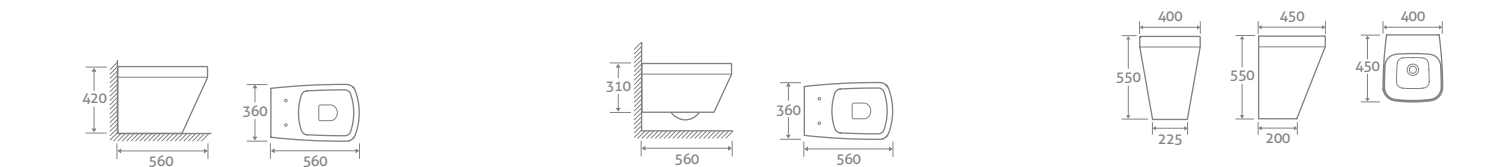

BELGROVE MATT BLACK

RIMLESS BACK TO WALL TOILET
H 420 x W 360 x D 560
– Includes soft closing seat
– Requires a cistern page 174

135941 **£809**

RIMLESS WALL HUNG TOILET
H 310 x W 360 x D 560
– Includes soft closing seat
– Requires a mounting frame with cistern page 173

135942 **£757**

WALL HUNG BASIN
H 550 x W 400 x D 450
– 1 tap hole
– Includes wall fixing kit

131369 **£895**