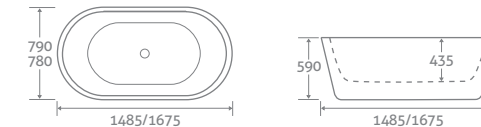

1485 x 790   21731   **£1528**
1675 x 780   21732   **£1608**