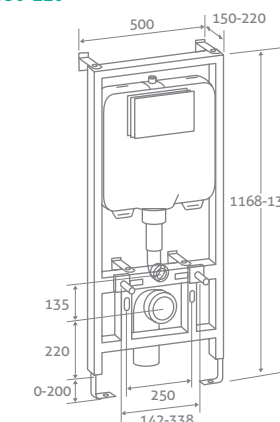

Black 139297 £45

Brushed Gold 139296 £55

Gun Metal 139298 £55

1200 FRAME & CISTERN

H 1168-1368 x W 500 x D 150-220

- Excludes Flush Plate
- Dual flush 6/3l
- Adjustable height
- Top & front access

PRIOR TO INSTALLATION IT IS RECOMMENDED TO PRE-FIT PAN TO FRAME TO ENSURE FIXING CENTRES ARE COMPATIBLE.