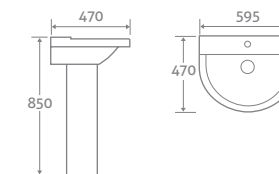

SQUARE BASIN & PEDESTAL

H 870 x W 565 x D 480

- 1 tap hole

15429	£299