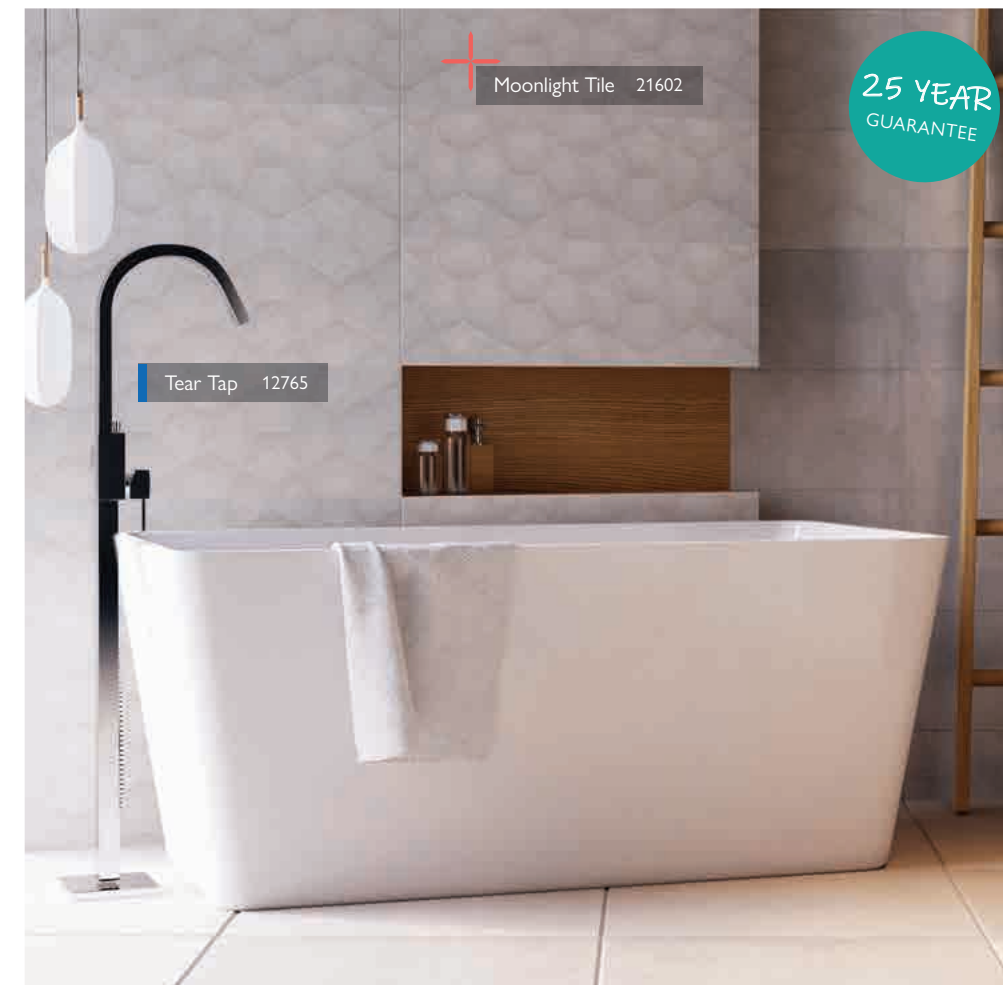

FLOOR STANDING BATH SHOWER MIXERS

Pages 91-127