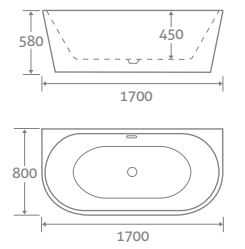

- Back to wall design
- Double skin acrylic
- Includes white waste & overflow. Designed to compliment any tap colour
- Bath painting service available, see page 178

1500 x 750	138184	£1600
1700 x 800	69331	£1688
1800 x 800	138183	£1800