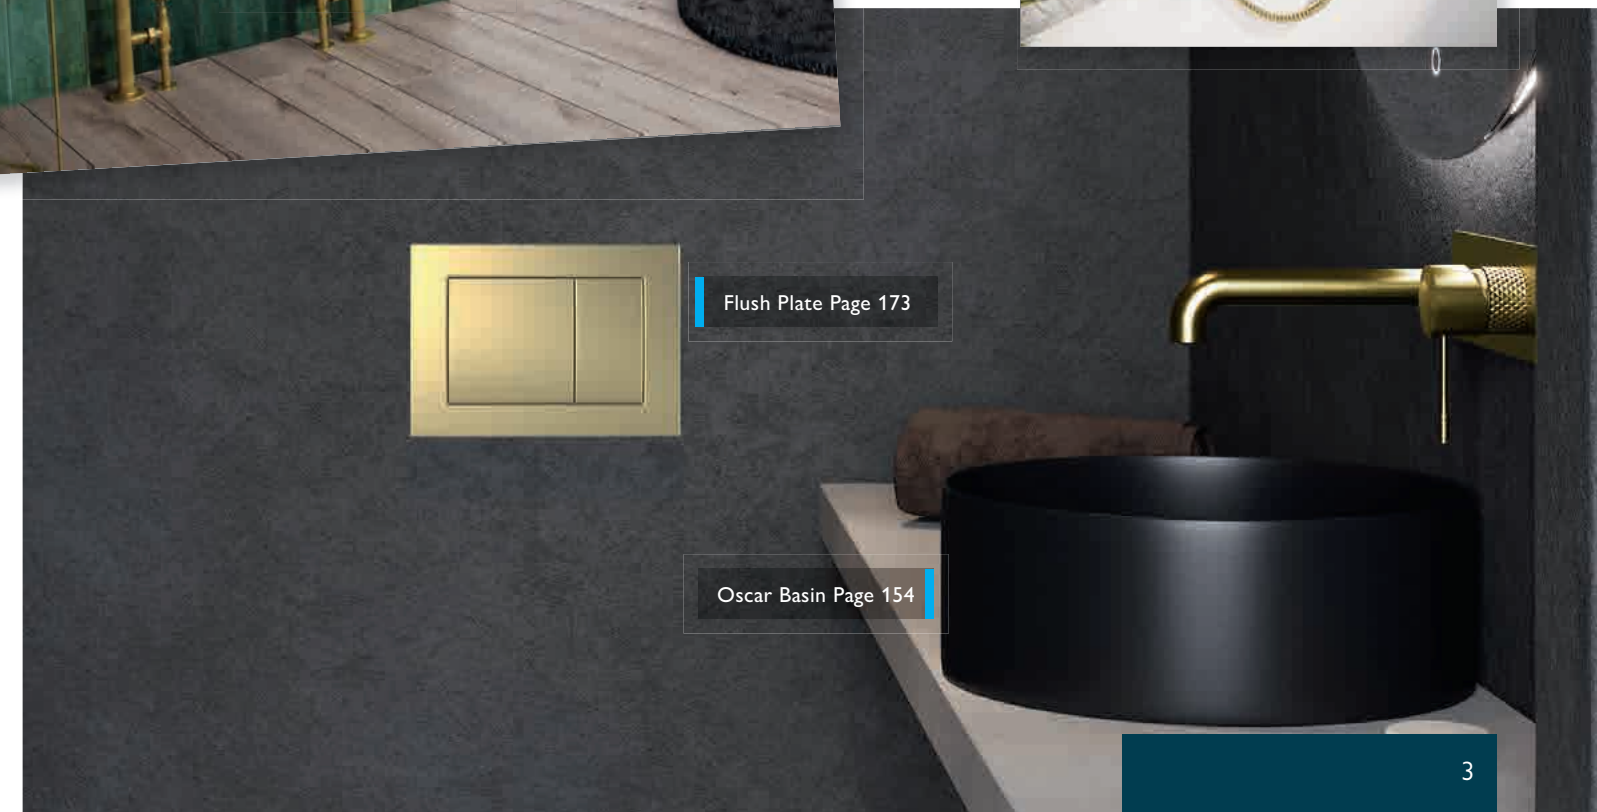

Hive Radiators Page 360

Grosvenor Taps Page 108

Flush Plate Page 173

Oscar Basin Page 154