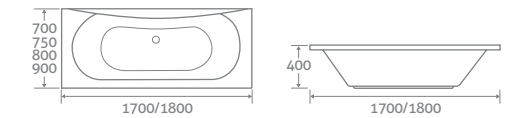

super-strong ACRYLIC			
1700 x 700	184ltr	18778	£635
1700 x 750	195ltr	12555	£635
1800 x 800	205ltr	12557	£704

Standard ACRYLIC			
1700 x 700	184ltr	92403	£475
1700 x 750	195ltr	12554	£508
1800 x 800	205ltr	12556	£563

Add a Revive whirlpool system from **£683**, see page 205