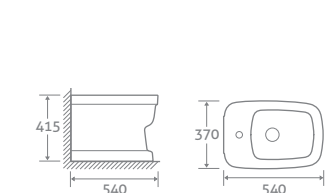

BIDET

H 415 x W 370 x D 540

- Comes with 1 tap hole and 2 pre-punched holes for the option of 3 tap holes

84941 **£373**