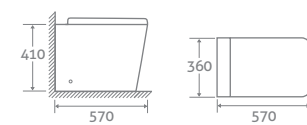

WALL HUNG BASIN

H 390 x W 570 x D 445

- 1 tap hole

12714 **£342**