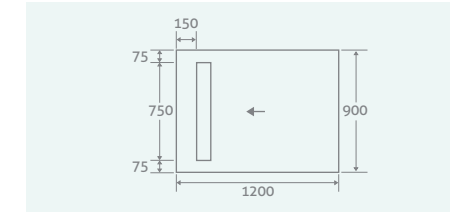

Single Fall
1200 x 900 x 40/25 37851 **£956**