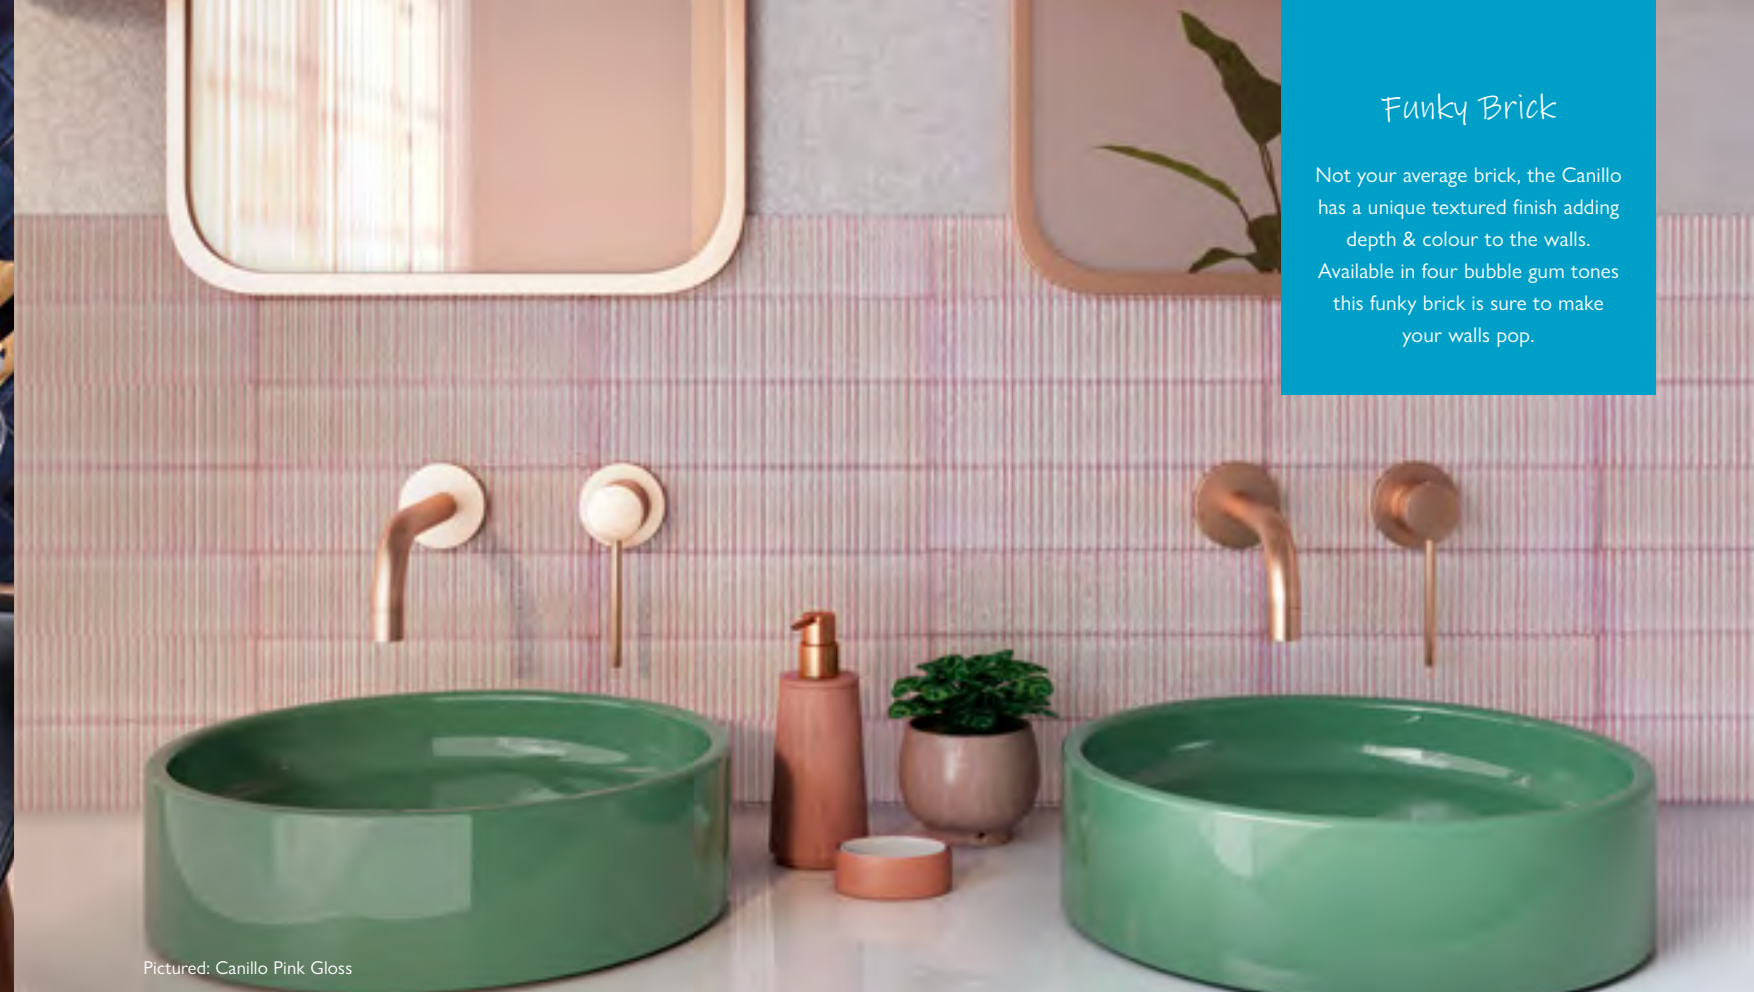

Pictured: Canillo Pink Gloss