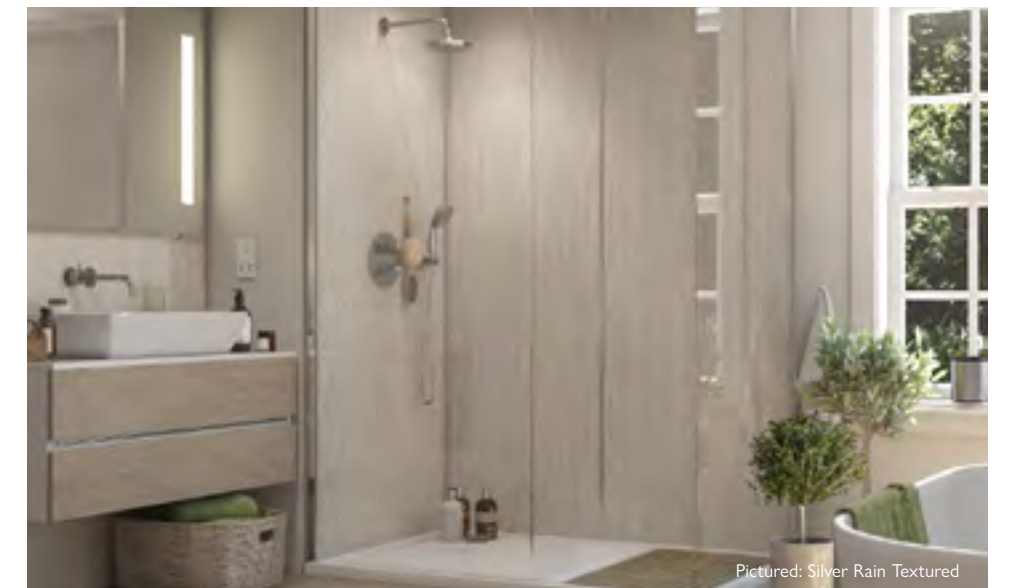

Pictured: Silver Rain Textured