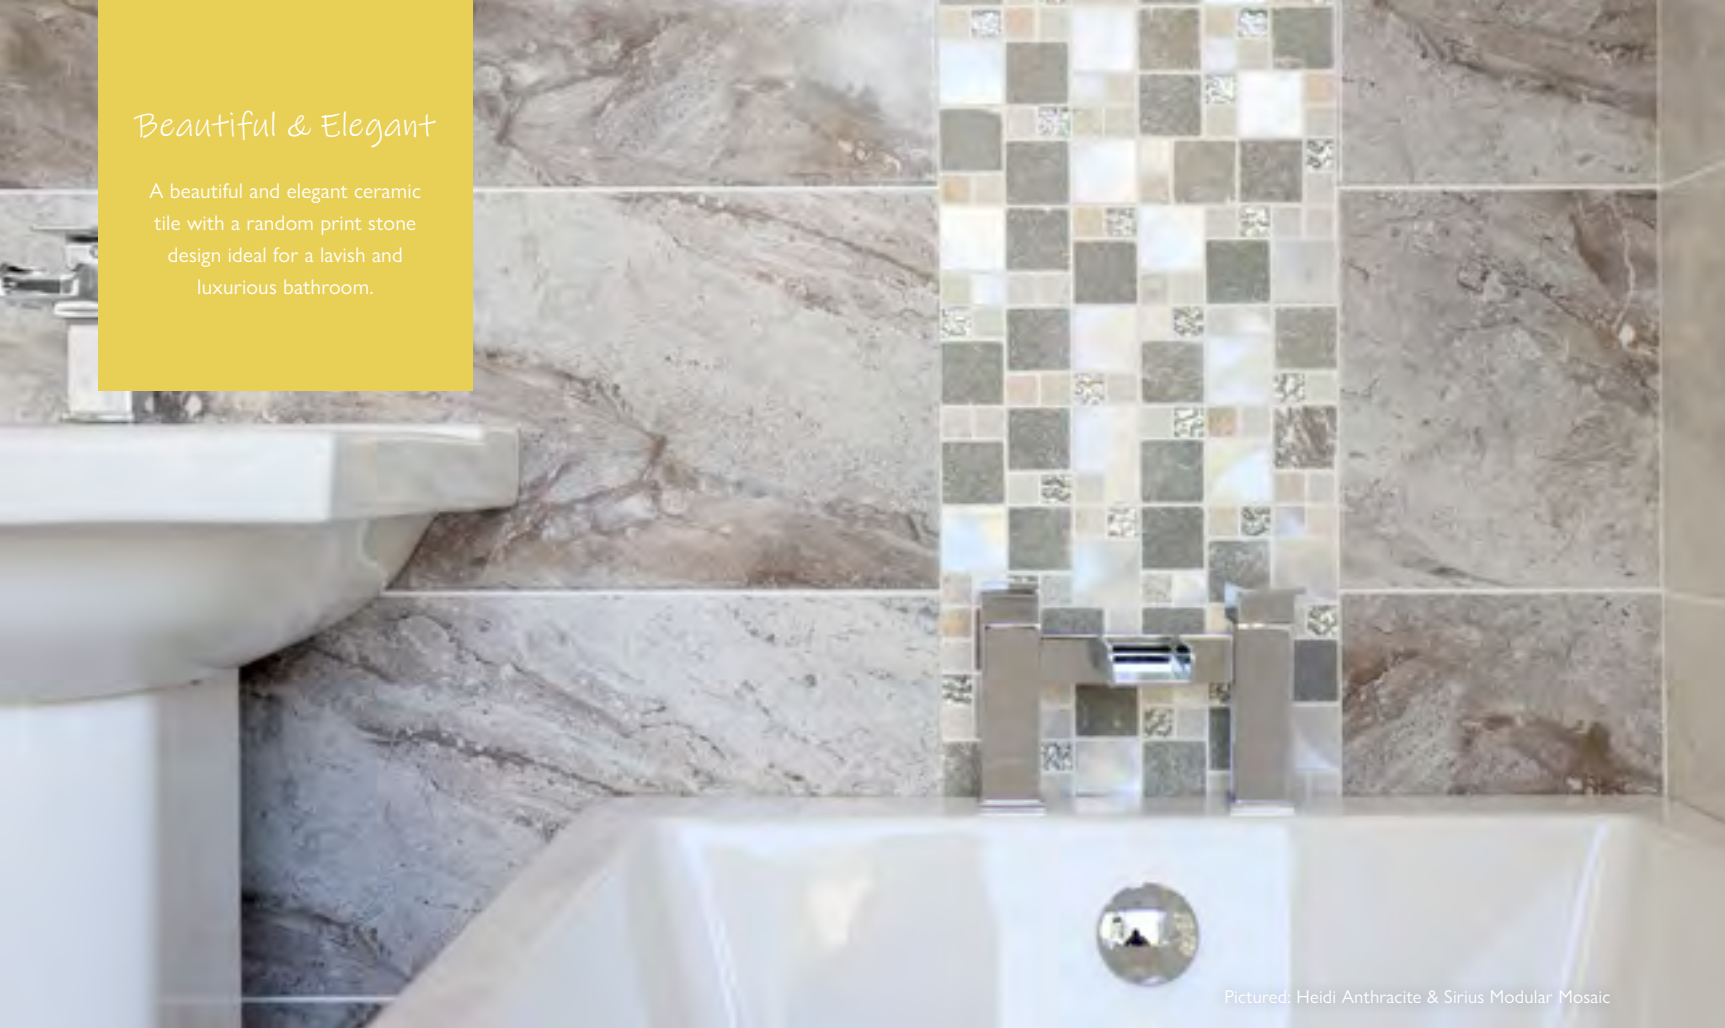

### Beautiful & Elegant

A beautiful and elegant ceramic tile with a random print stone design ideal for a lavish and luxurious bathroom.

Pictured: Heidi Anthracite & Sirius Modular Mosaic