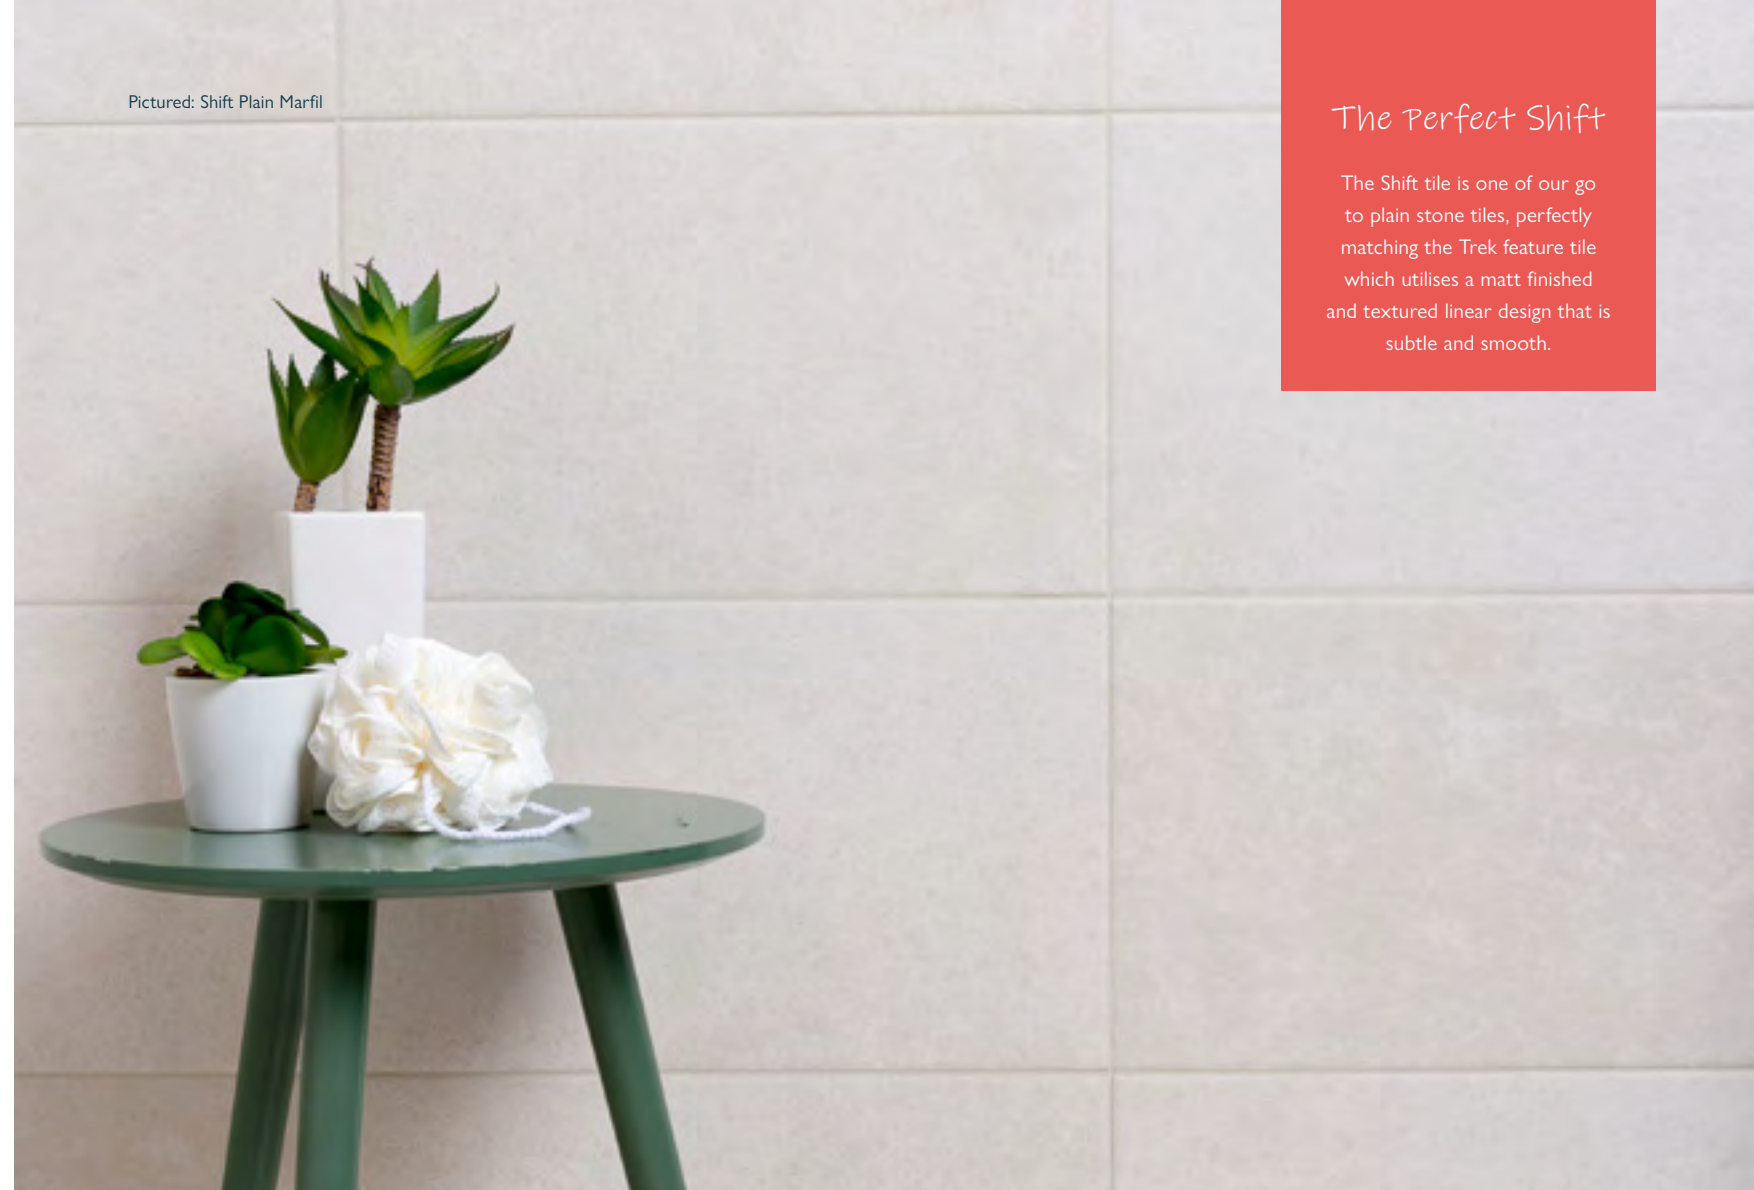

## The Perfect Shift

The Shift tile is one of our go to plain stone tiles, perfectly matching the Trek feature tile which utilises a matt finished and textured linear design that is subtle and smooth.

Pictured: Shift Trek Marfil