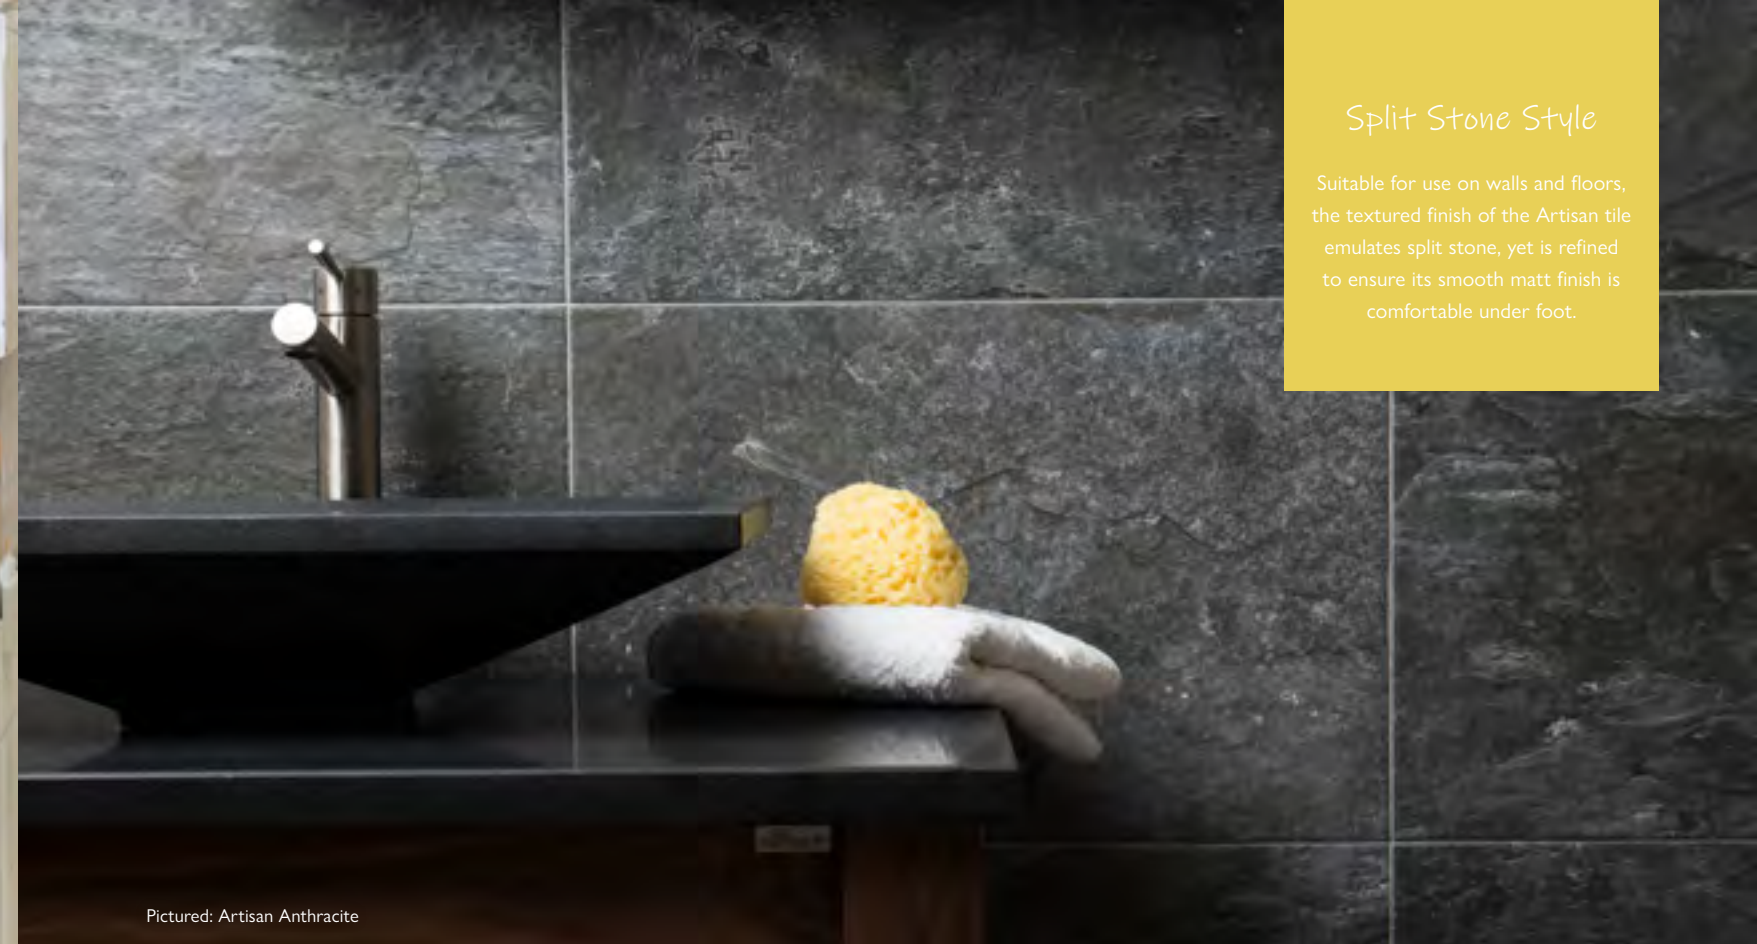

## Split Stone Style

Suitable for use on walls and floors, the textured finish of the Artisan tile emulates split stone, yet is refined to ensure its smooth matt finish is comfortable under foot.

Pictured: Artisan Anthracite