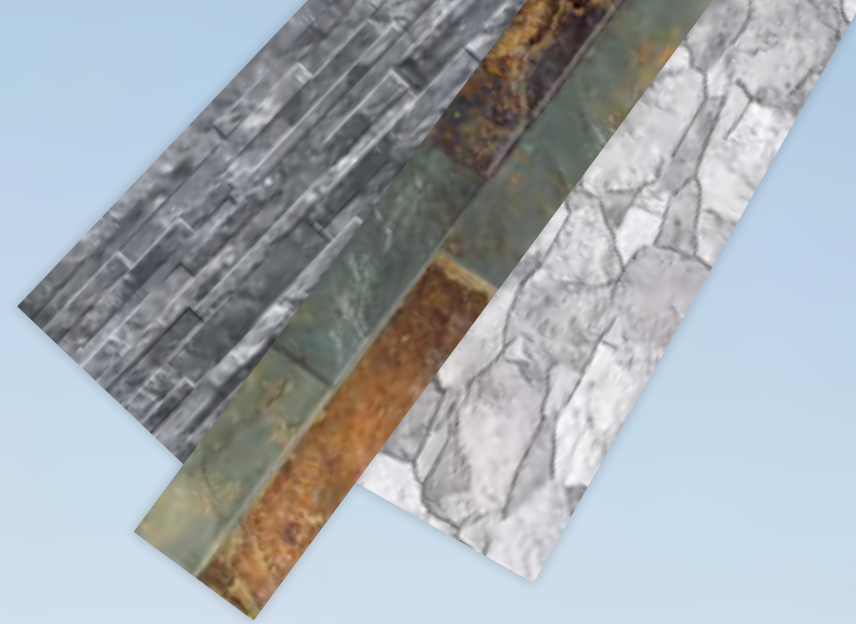

MATCHING OUTDOOR Wall Tiles

These split face outdoor ready tiles are an ideal wall tile for your outdoor space, to pair with any of our 2cm Porcelain floor tiles.

Outdoor Tile
Levellers & Trims
Pages 332-335

2CM OUTDOOR PEDESTALS

The Adjustable Pedestal Riser, a robust product capable of providing an effective and simple way of ensuring the perfect method of laying our 2cm Porcelain outdoor tiles.

Creating the perfect terrace or patio with pedestals is easy. With the tile in position simply rotate the horizontal nut to raise or lower the head to set perfect levels. Riser systems require no mortar so less mess and can even be laid in the rain/frost. The head has 4 tabs which act as spacers to provide uniform gaps for the tiles and allows water to quickly drain away and being a suspended system it allows for good airflow and cables underneath.

- Material: Fully Recyclable Polypropylene
- Base diameter: 208mm
- Support surface diameter: 120mm
- Suitable for gardens and commercial flat roofs
- 4 Spacers: 9mm High, 3mm Thick
- Resistance to extreme temp. from -30°C to 60°C
- UV and frost resistant
- 10 Year Guarantee

STANDARD ADJUSTABLE RISER PEDESTAL

Colour: Black, Blue Nut
Resistance to crushing test exceeds 1 Tonne

Size	Pack	Code	Price
50-80mm	20	135762	£108.00
140-230mm	40	144035	£392.00

SELF-LEVELLING ADJUSTABLE PEDESTAL

Colour: Black, Grey Nut
Resistance to crushing test exceeds 500kg

Size	Pack	Code	Price
140-230mm	Pack of 20	135763	£122.00
155-245mm	Pack of 40	144039	£441.00

60MM EXTENSION

Increases height of pedestal in 60mm increments. Allows for the creation of steps and slopes, add up to 4 extensions per riser with 500kg crush resistance.

Pack of 8	135764	£22.00

FLAT EDGE SQUARE PLATE 200x200MM

Provides stability around the perimeter of a patio and against vertical walls. Use for creating steps or dual height patio. Can be used with 60mm extensions.

Pack of 10	135765	£36.00

RUBBER VIBRATION DAMPER

Reduces noise and vibrations.

Pack of 100	144041	£92.00

LATERAL RISER SUPPORT

Holds tile edges in place with silicone to create steps or raised edges.

Pack of 10	144040	£32.00

All prices include VAT.