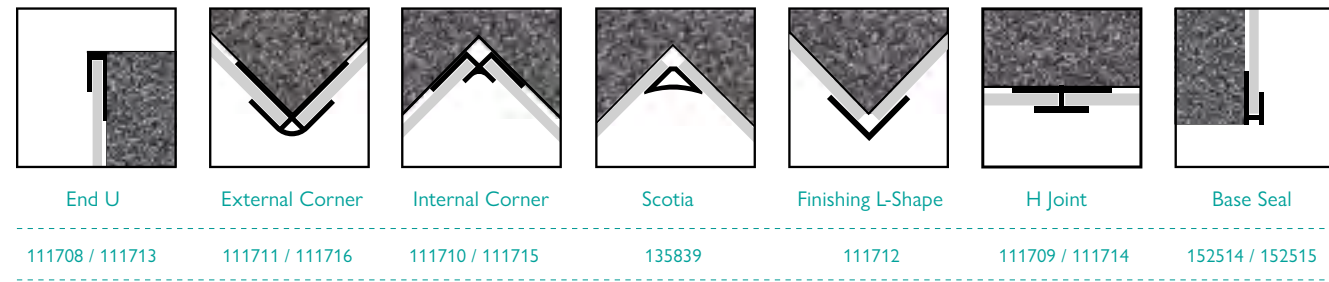

ATLANTIS PVC 600MM WIDEPANEL

Tongue & Groove Panel - 600 x 2.4m x 7mm

Finish	Code	Price per Pack of 2
Arctic Sparkle	111692	£142.00
Concrete Beige Matt	111693	£142.00
Concrete Dark Grey Matt	111694	£142.00
Grey Mosaic Matt	111695	£142.00
Light Grey Marble	111696	£142.00
Metallic Silver Matt	111697	£142.00
White Gloss	111698	£142.00
Blue Onyx Matt	139866	£155.00
Light Grey Stone Tile Matt	111699	£155.00