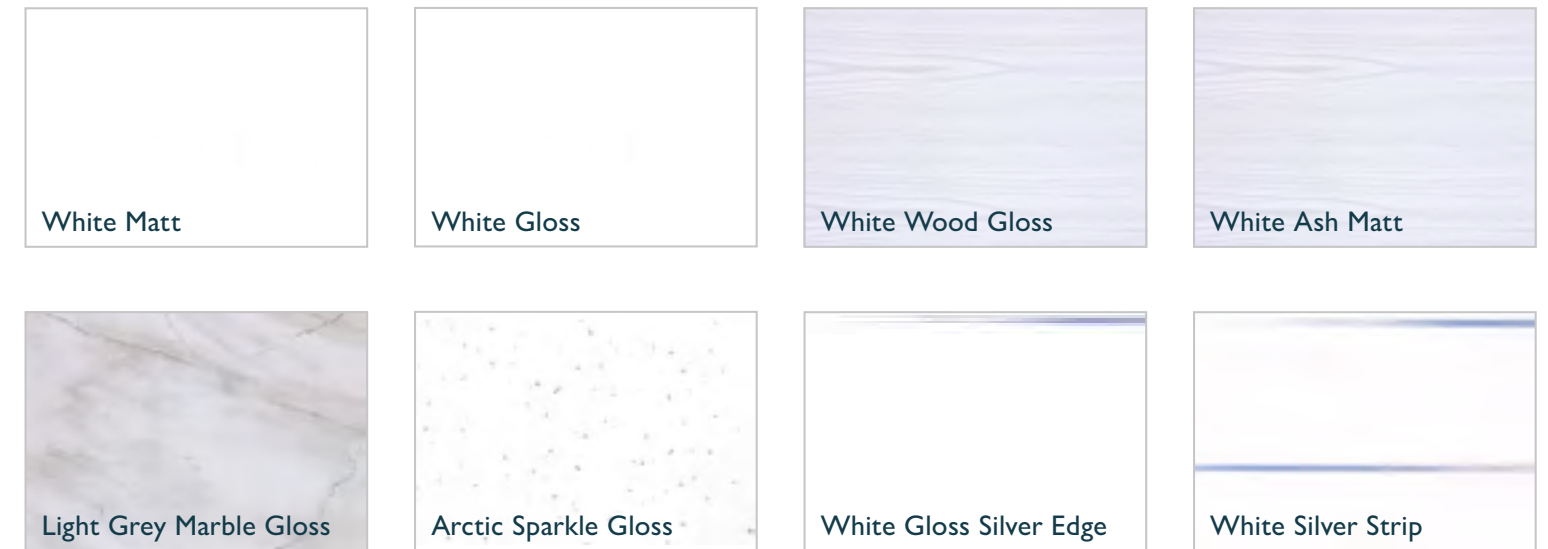

WATERPROOF PVC CEILING & WALL PANELS

250mm x 2.7m x 5mm & 200mm x 2.7m x 6mm