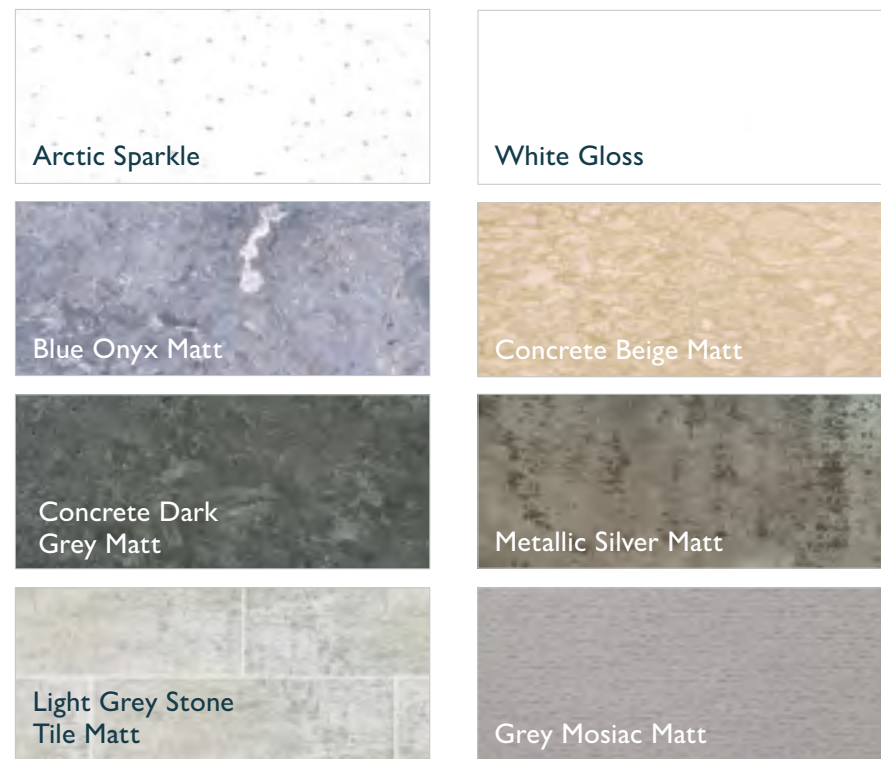

ATLANTIS ACCESSORIES

Product	Code	Price
External Corner	111717	£30.00
L Shape	111718	£30.00
White Sealant	111720	£34.00

ATLANTIS ALU-TRIMS PROFILES

Aluminium Trim	7mm	10mm	Price
End U	111708	111713	£30.00
External Corner	111711	111716	£34.00
Internal Corner	111710	111715	£34.00
Scotia	135839	-	£28.00
L-Shape	111712	-	£30.00
H Joint	111709	111714	£30.00
Base Seal	152515	152514	£28.00