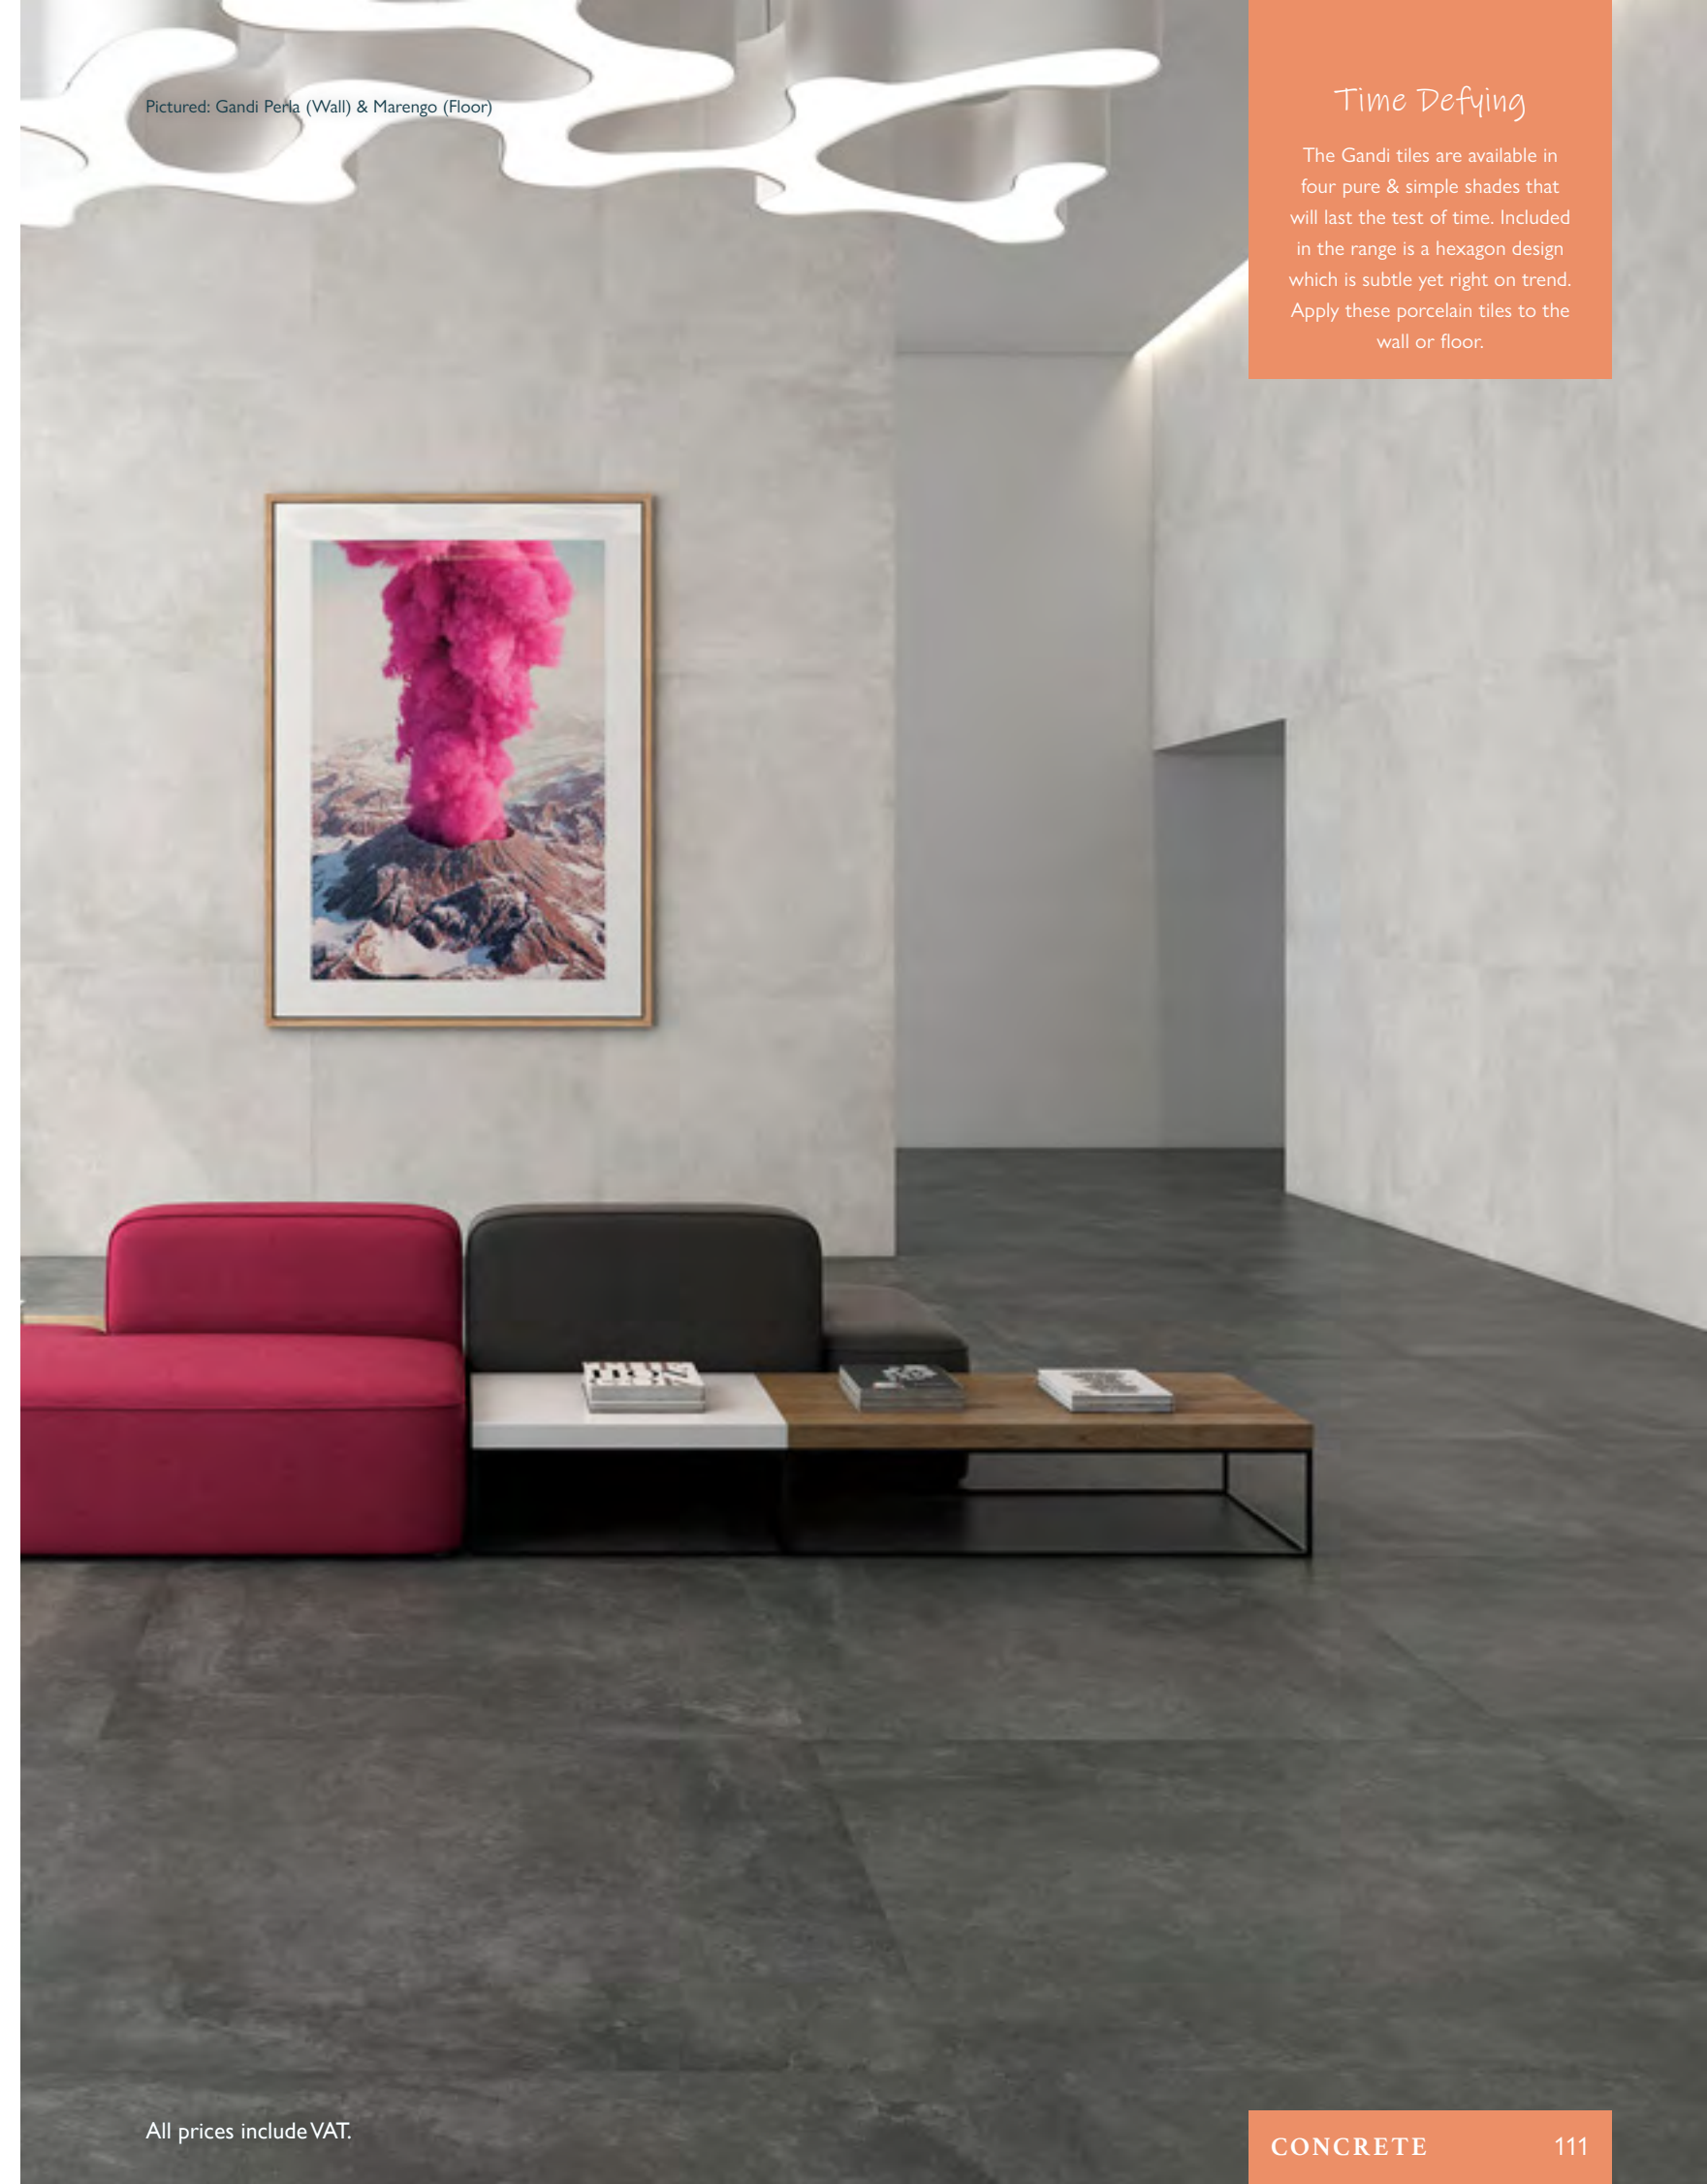

Pictured: Gandi Perla (Wall) & Marengo (Floor)

*Time Defying*

The Gandi tiles are available in four pure & simple shades that will last the test of time. Included in the range is a hexagon design which is subtle yet right on trend. Apply these porcelain tiles to the wall or floor.