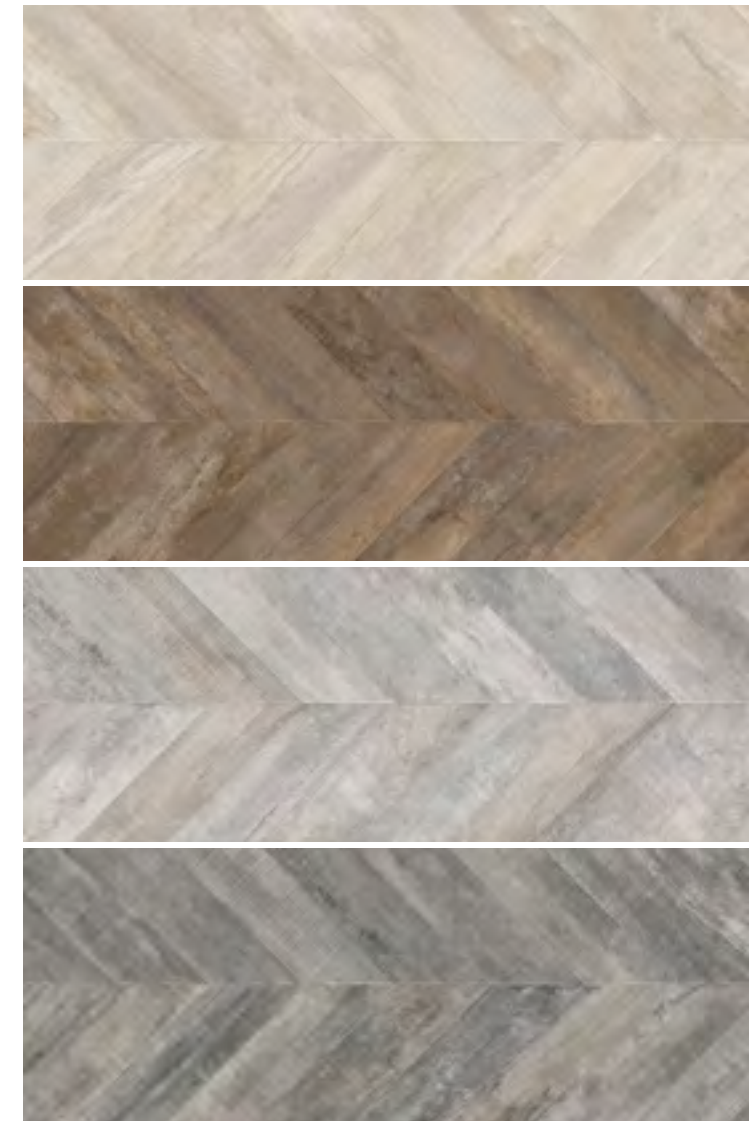

GRIS

Size (mm)	Code	Price per Tile	Price per m²
500 x 1000	110416	£32.00	£64.00

Size (mm)	Suitable For	Finish	Material	Tile Thickness	Quantity per m²	Slip Rating	Rectified
500 x 1000	Wall/Floor	Matt	Porcelain	11mm	2.00	R10	•