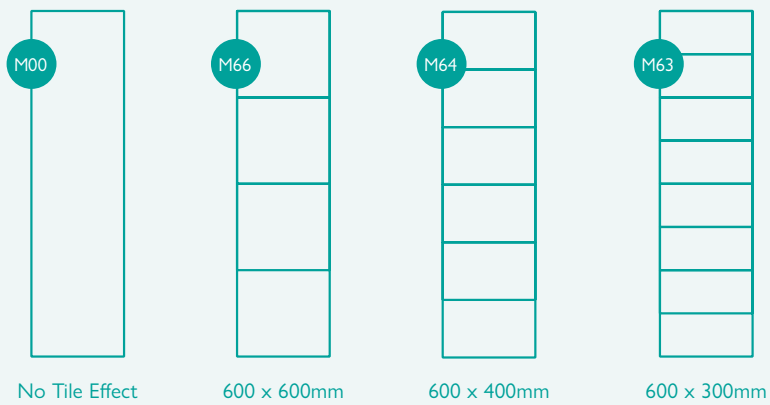

THE SCANDINAVIAN TILE EFFECT COLLECTION

All panels are 2400mm high and 600mm wide.