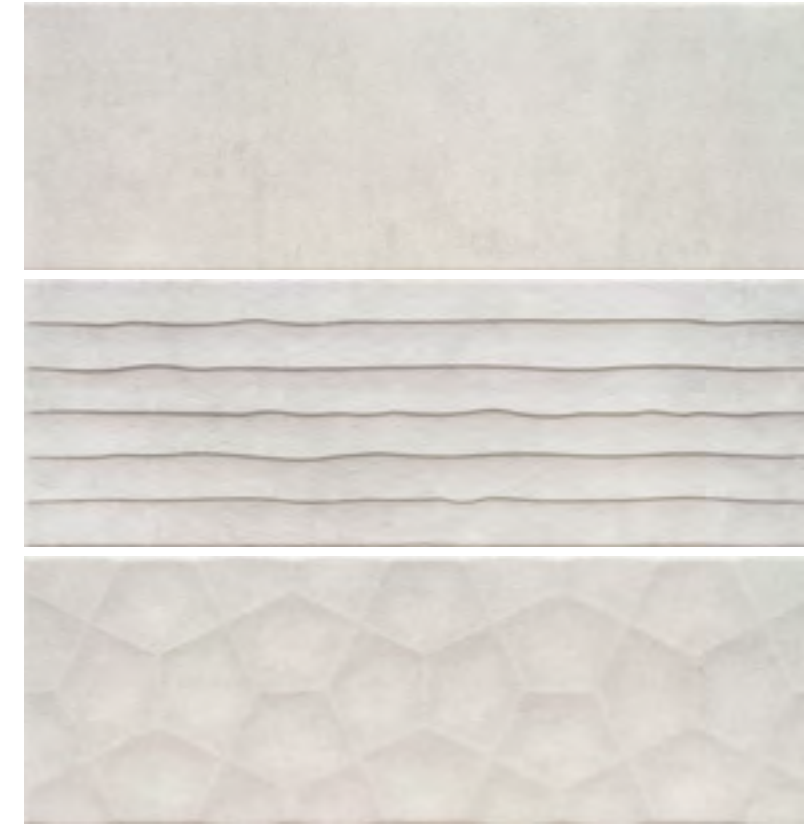

BLANCO

Size (mm)	Code	Price per Tile	Price per m²
250 x 750	21606	£8.06	£43.00
400 x 1200	72792	£33.60	£70.00

BLANCO BLIND

Size (mm)	Code	Price per Tile	Price per m²
250 x 750	21607	£8.44	£45.00
400 x 1200	72794	£36.00	£75.00

BLANCO ARKAN

Size (mm)	Code	Price per Tile	Price per m²
400 x 1200	72793	£36.00	£75.00

GRIS

Size (mm)	Code	Price per Tile	Price per m²
250 x 750	21608	£8.06	£43.00
600 x 600	21603	£21.60	£60.00