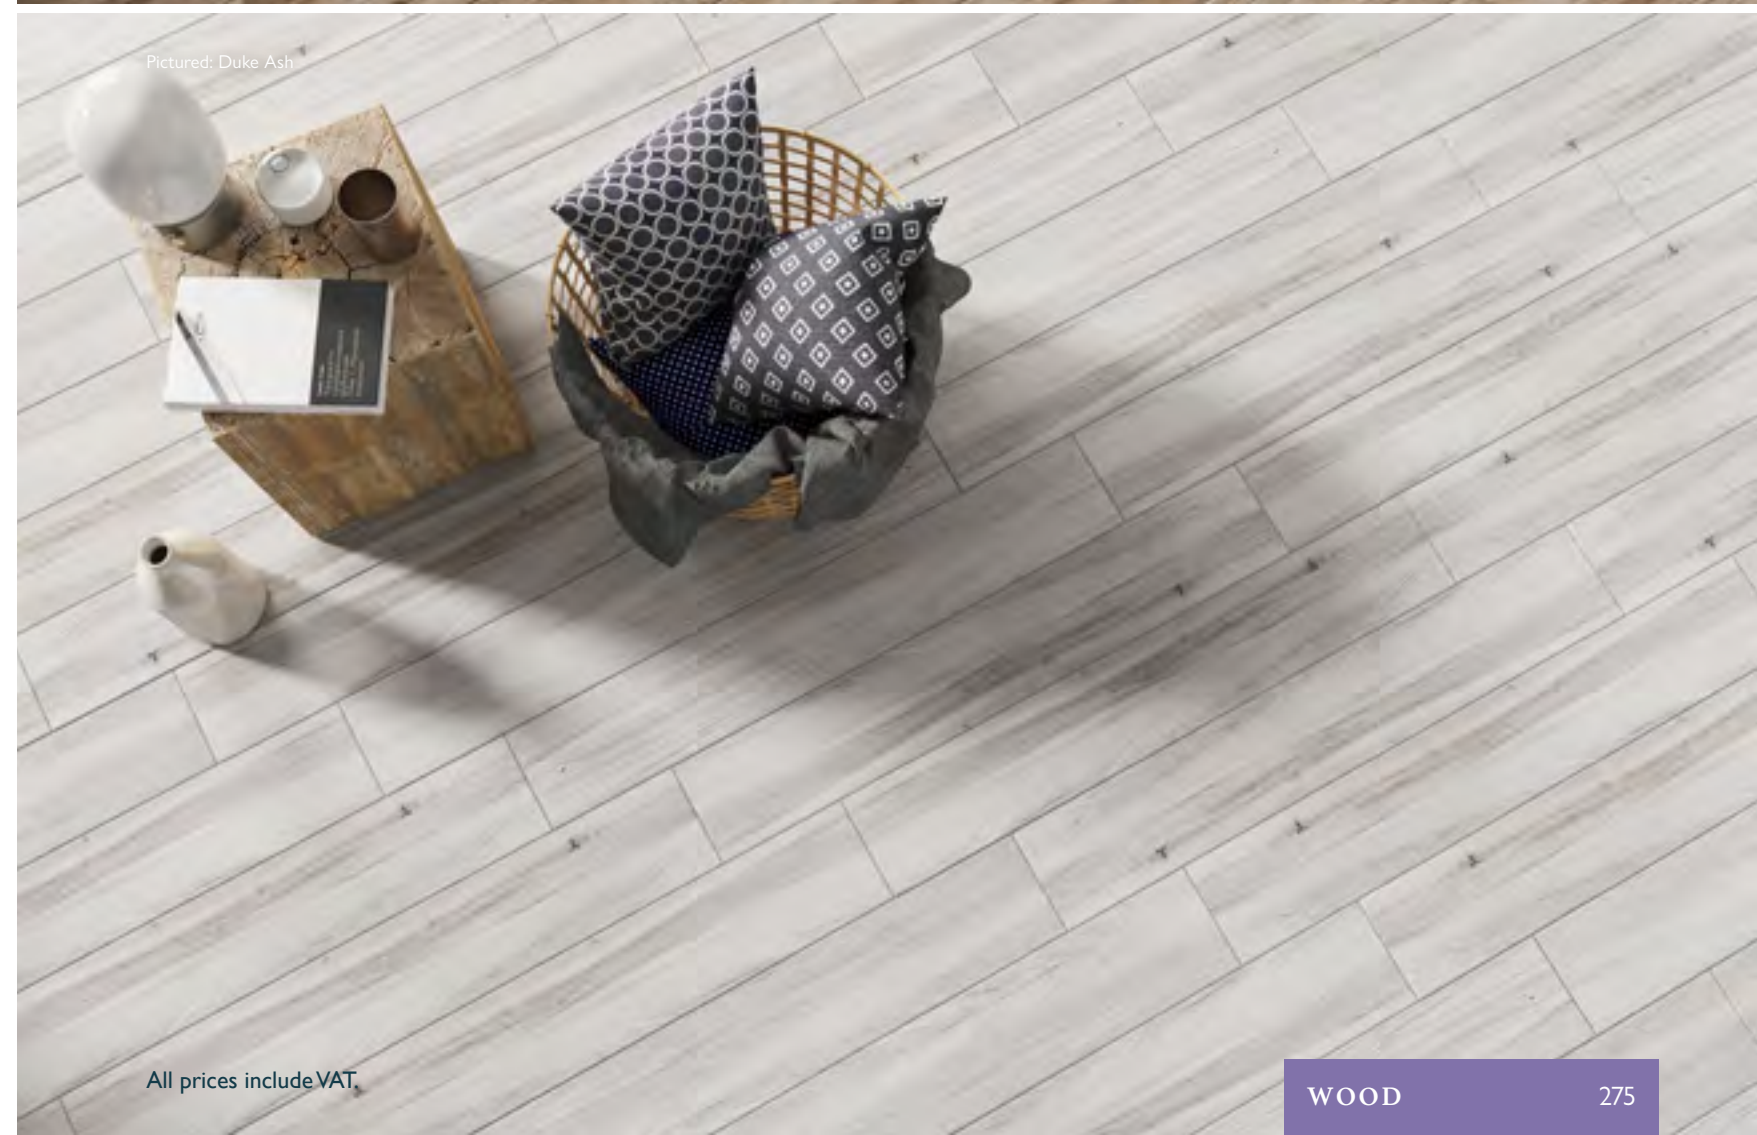

200 x 1200

ASH

Size (mm)	Code	Price per Tile	Price per m²
200 x 1200	69566	£15.36	£64.00

OAK

Size (mm)	Code	Price per Tile	Price per m²
200 x 1200	69567	£15.36	£64.00

OLIVE

Size (mm)	Code	Price per Tile	Price per m²
200 x 1200	69568	£15.36	£64.00

ANTHRACITE

Size (mm)	Code	Price per Tile	Price per m²
200 x 1200	69565	£15.36	£64.00

Size (mm)	Suitable For	Finish	Material	Tile Thickness	Quantity per m2	Slip Rating	Rectified
200 x 1200	Wall/Floor	Matt	Porcelain	10.5mm	4.17	R10	•

Authentic & Durable

This wood-effect tile is available in ash, anthracite, oak or olive which creates an authentic and durable option for the wall or floor. These tiles would suit any room of the home, alongside any other tile.