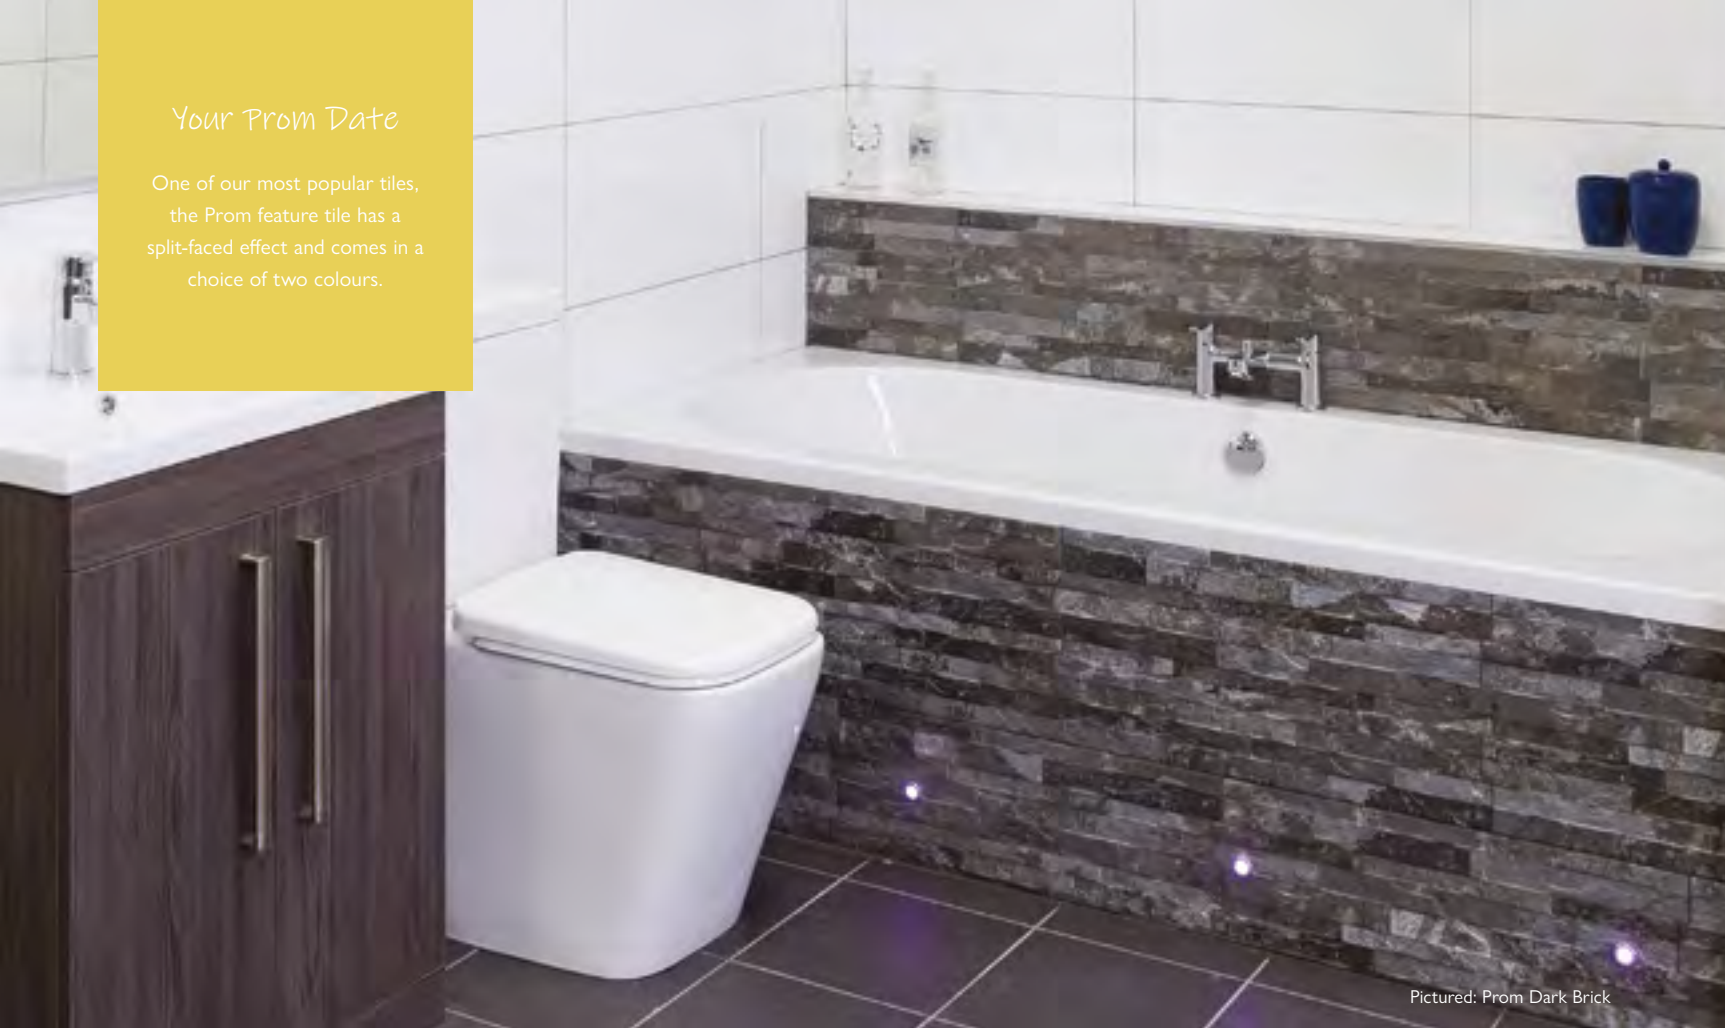

Your Prom Date

One of our most popular tiles, the Prom feature tile has a split-faced effect and comes in a choice of two colours.

Pictured: Prom Dark Brick

Classic Stone

Keep things classic with the Oraki stone effect tiles. Available in two neutral shades with a light stone design they provide a timeless finish. These porcelain tiles can be applied to the walls & floor for a cohesive look.