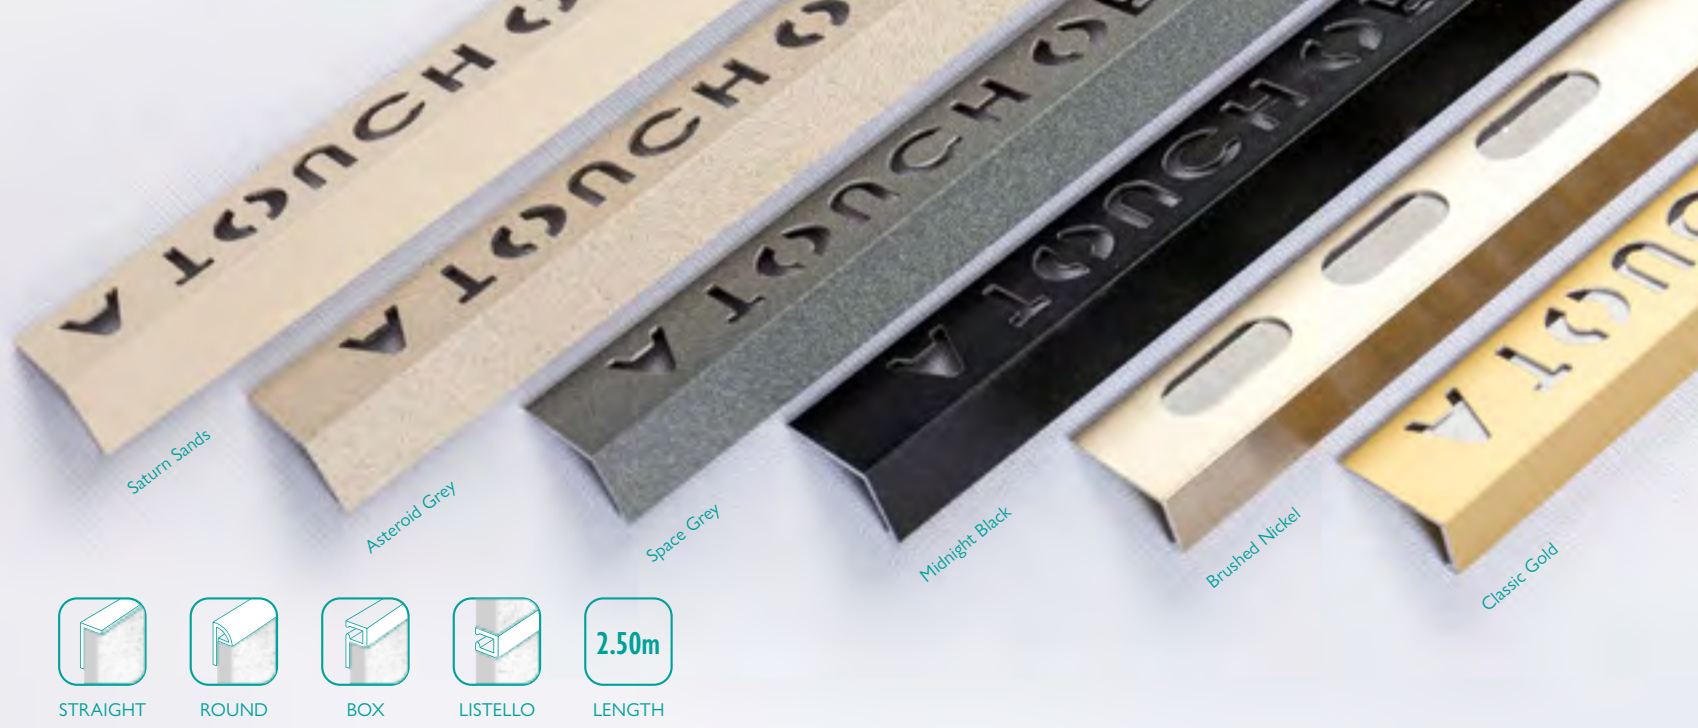

TILE TRIMS

STRAIGHT

Colour	Size	Code	Price
PVC Jasmine	8mm	18367	£6.50
PVC Jasmine	10mm	18448	£7.00
PVC Jasmine	12mm	50391	£7.50
PVC White	8mm	18474	£6.50
PVC White	10mm	18376	£7.00
PVC White	12mm	50388	£7.50
Aluminium Brushed Silver	10mm	50385	£21.00
Aluminium Brushed Silver	12mm	50386	£21.00
Aluminium Bright Silver	8mm	50377	£20.00
Aluminium Bright Silver	10mm	18451	£22.00
Aluminium Bright Silver	12.5mm	18471	£23.00
Asteroid Grey	8mm	96225	£26.00
Asteroid Grey	10mm	96226	£27.00
Asteroid Grey	12mm	96227	£28.00
Celestial White	8mm	96219	£26.00
Celestial White	10mm	96220	£27.00
Celestial White	12mm	96221	£28.00
Midnight Black	8mm	96216	£26.00
Midnight Black	10mm	96217	£27.00
Midnight Black	12mm	96218	£28.00
Saturn Sand	8mm	96222	£26.00
Saturn Sand	10mm	96223	£27.00
Saturn Sand	12mm	96224	£28.00
Space Grey	8mm	96213	£26.00
Space Grey	10mm	96214	£27.00
Space Grey	12mm	96215	£28.00

STRAIGHT

Colour	Size	Code	Price
Classic Gold	10mm	111342	£28.00
Classic Gold	12.5mm	111344	£29.00
Brushed Nickel	10mm	111345	£28.00
Brushed Nickel	12mm	111346	£29.00

LISTELLO

Colour	Size	Code	Price
Aluminium Bright Silver	10mm	50384	£15.00
Black	9.5mm	111349	£24.00
Classic Gold	9.5mm	111347	£28.00
Brushed Nickel	9.5mm	111348	£28.00

BOX

Colour	Size	Code	Price
Aluminium Bright Silver	9.5mm	18449	£26.00
Aluminium Bright Silver	12.5mm	18464	£26.00

ROUND

Colour	Size	Code	Price
PVC Jasmine	8mm	18469	£6.50
PVC Jasmine	10mm	18472	£7.00
PVC White	8mm	18369	£6.50
PVC White	10mm	18468	£7.00
Aluminium Bright Silver	8mm	50374	£21.00
Aluminium Bright Silver	10mm	50375	£22.00
Aluminium Bright Silver	12mm	50376	£23.00

CARPET TO TILE TRIM (1 METRE)

Knock-down carpet to tile trim has been designed to give a neat transition between most hard flooring and carpets. An easy solution, with a knock-down feature to accommodate small height variations. Height 10mm.

Colour	Length	Width	Code	Price
Chrome	900mm	31mm	135879	£10.50
Gold	900mm	31mm	135870	£10.50

TILE TRIM (ROUND PLASTIC)

Contract tile trim is a standard edging which has been designed to accommodate small variations in tile depth. This is achieved by allowing tiles to sit under the lip of the trim or depending on the tile thickness, to neatly about the trim edge.

Colour	Depth	Code	Price
White	7.5mm	114371	£6.50
White	10mm	114372	£6.75
White	12mm	114373	£7.00

TILE EASY TRIMS

STRAIGHT METAL