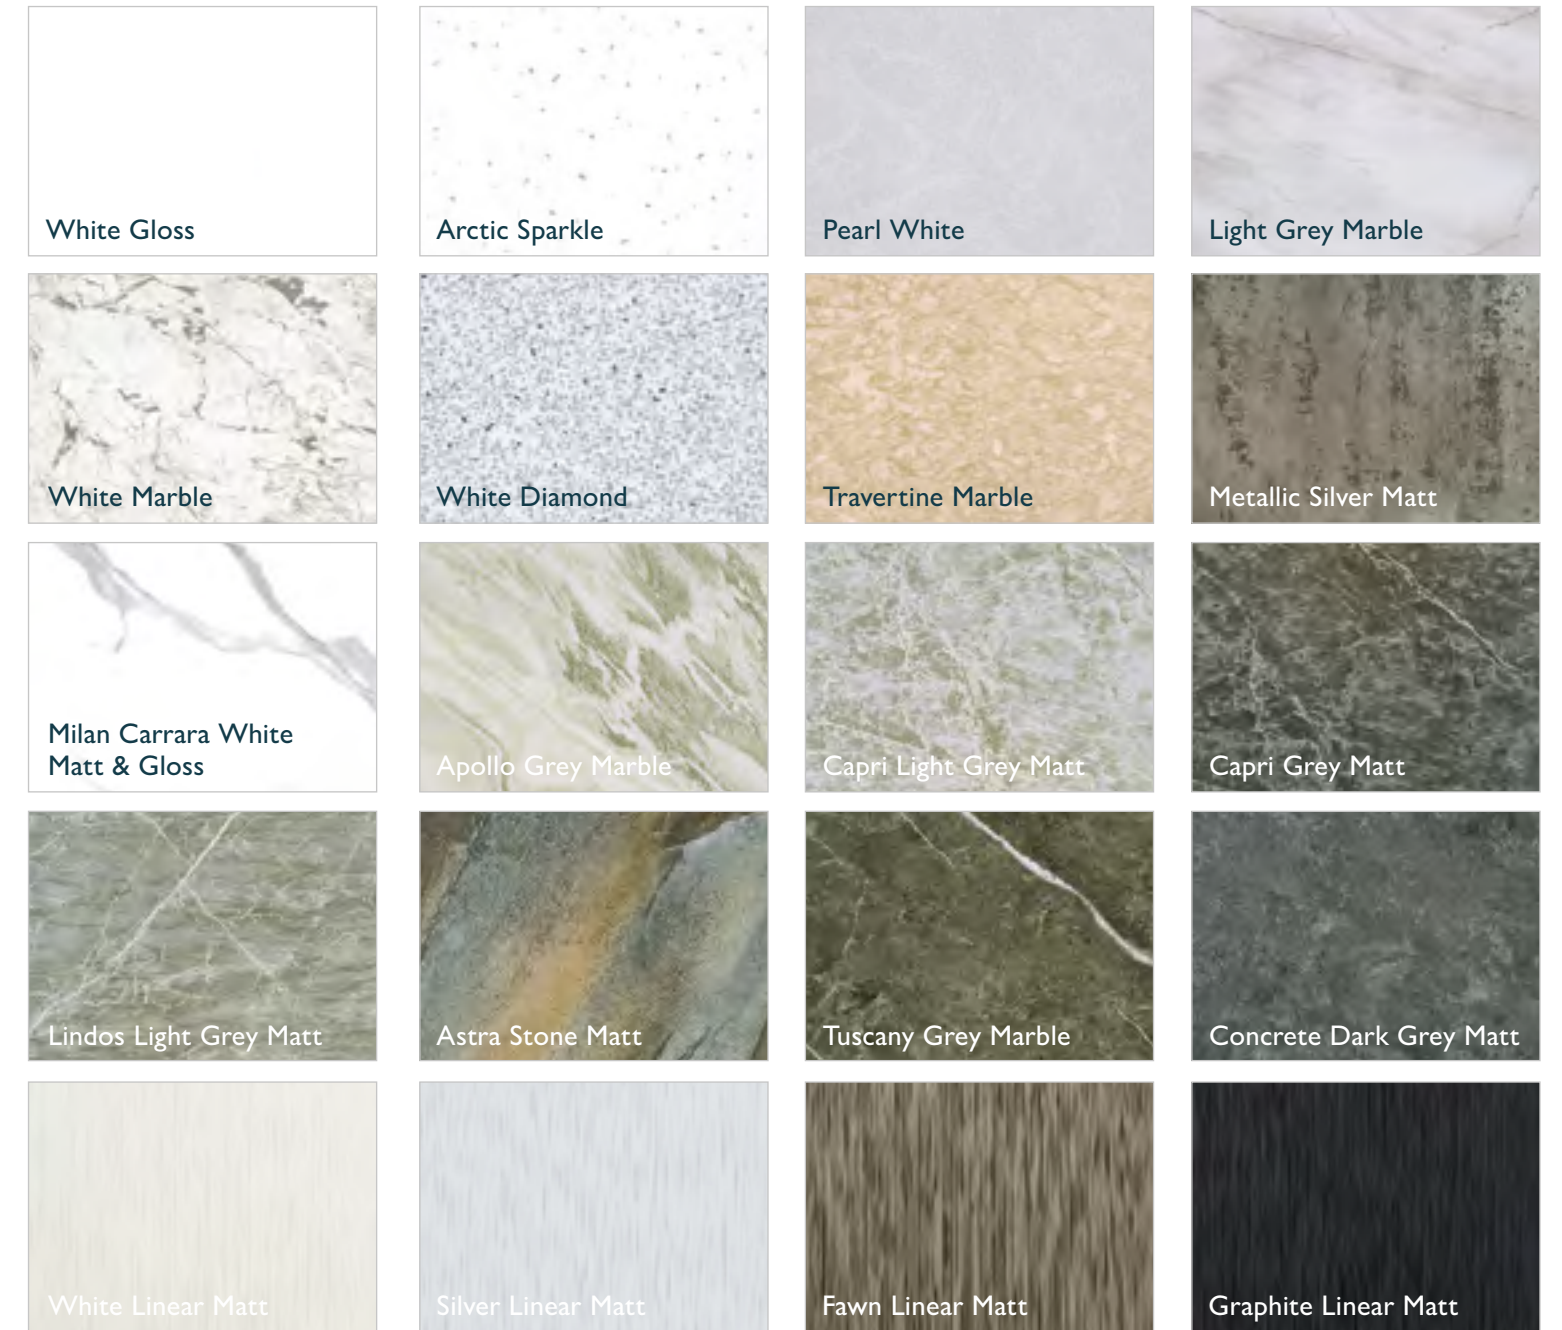

## ATLANTIS PVC 1M WIDEPANEL

Tongue & Groove Panel - 1m x 2.4m x 10mm

Finish	Code	Price per Board
Arctic Sparkle	111682	£110.00
Concrete Dark Grey Matt	111683	£110.00
Light Grey Matt	111684	£110.00
Pearl White	111685	£110.00
Metallic Silver Matt	111686	£110.00
Travertine Marble	111687	£110.00
White Diamond	111688	£110.00