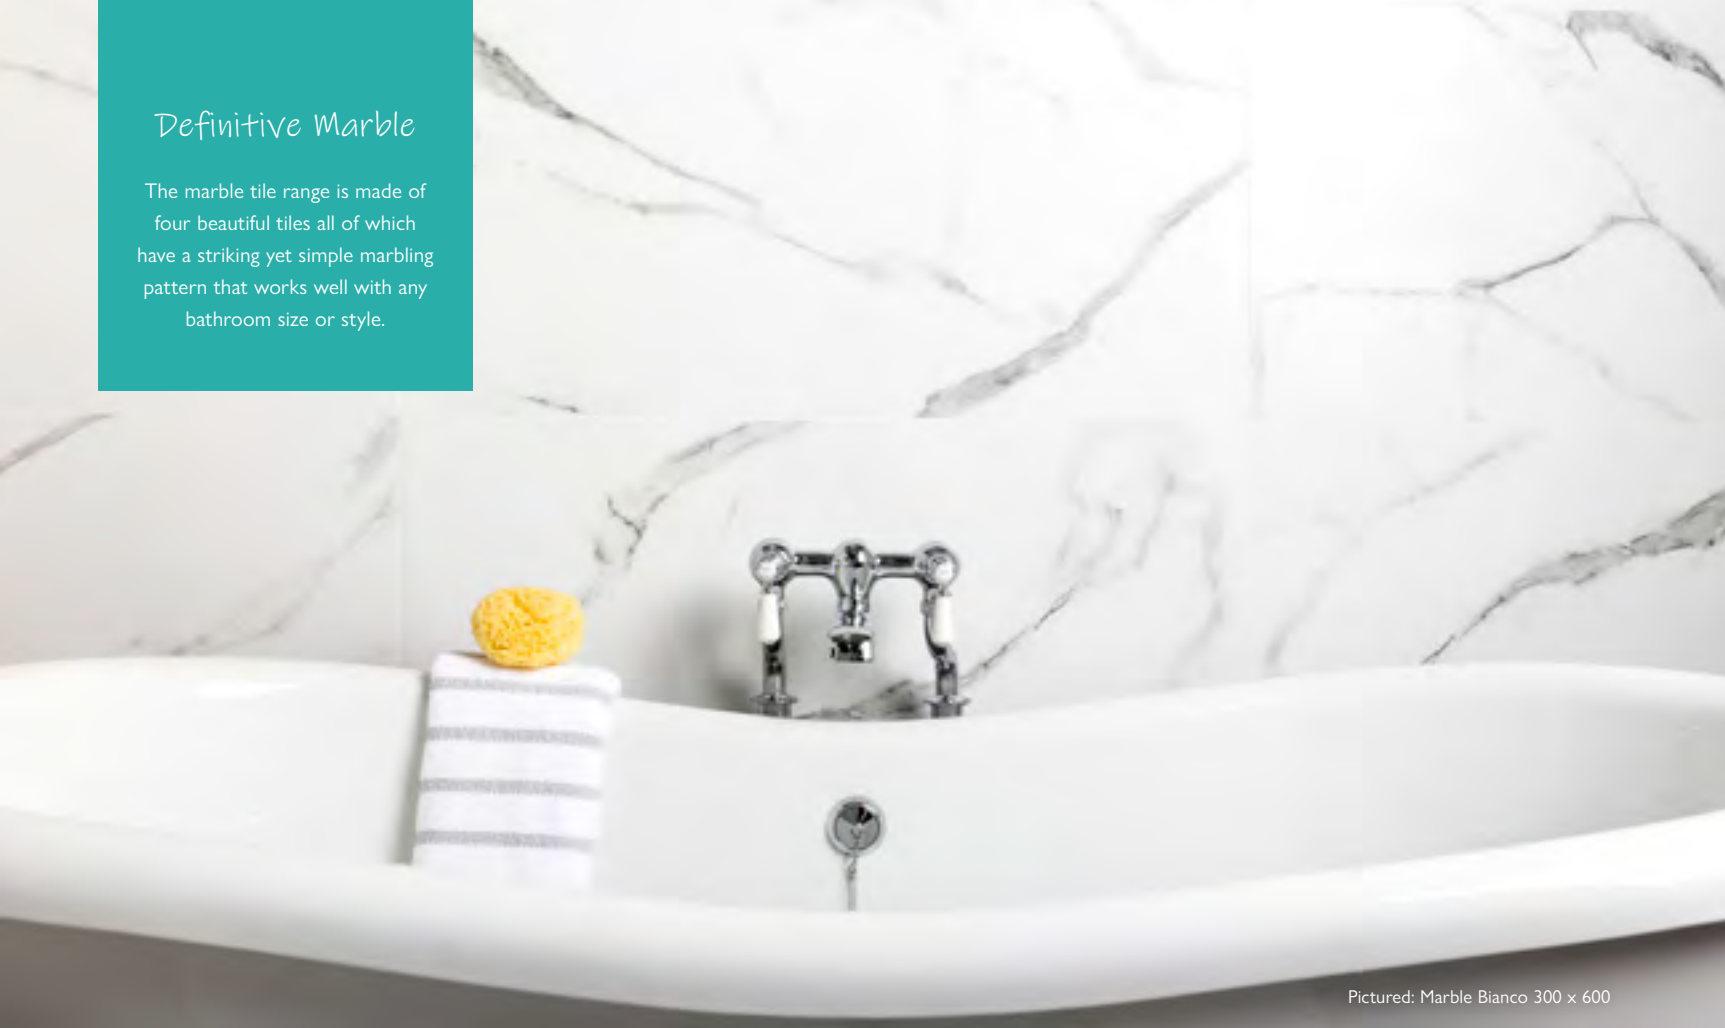

## Definitive Marble

The marble tile range is made of four beautiful tiles all of which have a striking yet simple marbling pattern that works well with any bathroom size or style.

Pictured: Marble Bianco 300 x 600