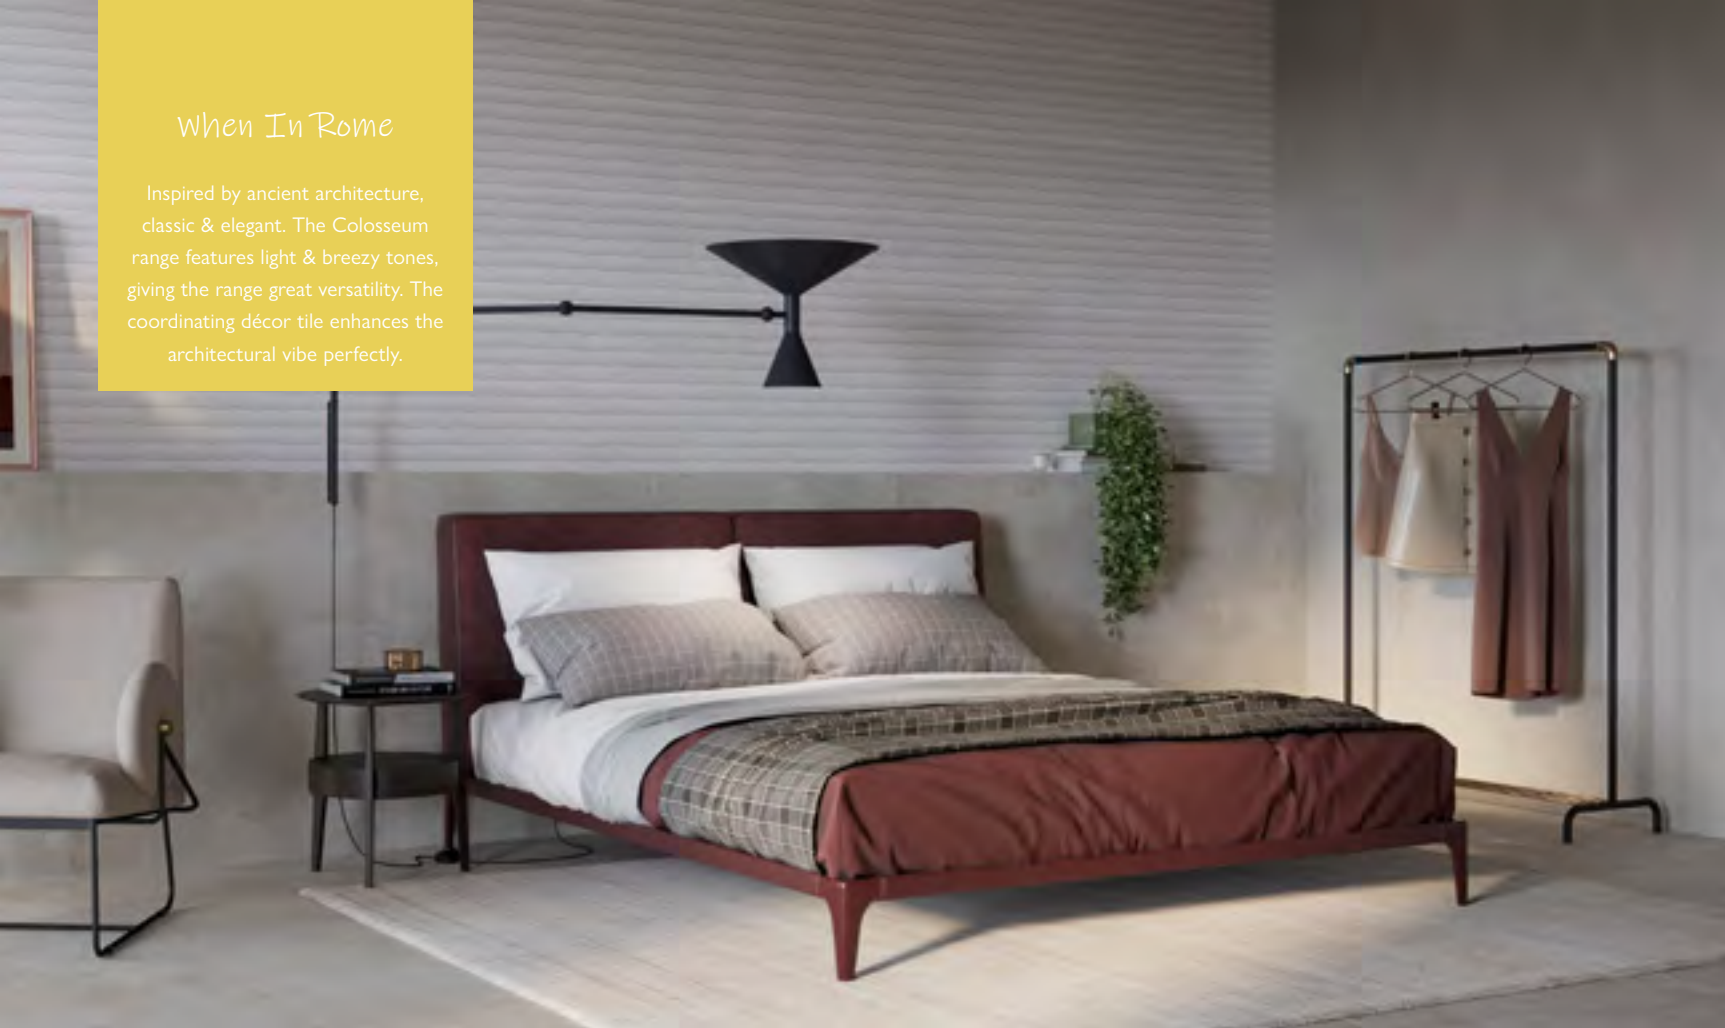

When In Rome

Inspired by ancient architecture, classic & elegant. The Colosseum range features light & breezy tones, giving the range great versatility. The coordinating décor tile enhances the architectural vibe perfectly.