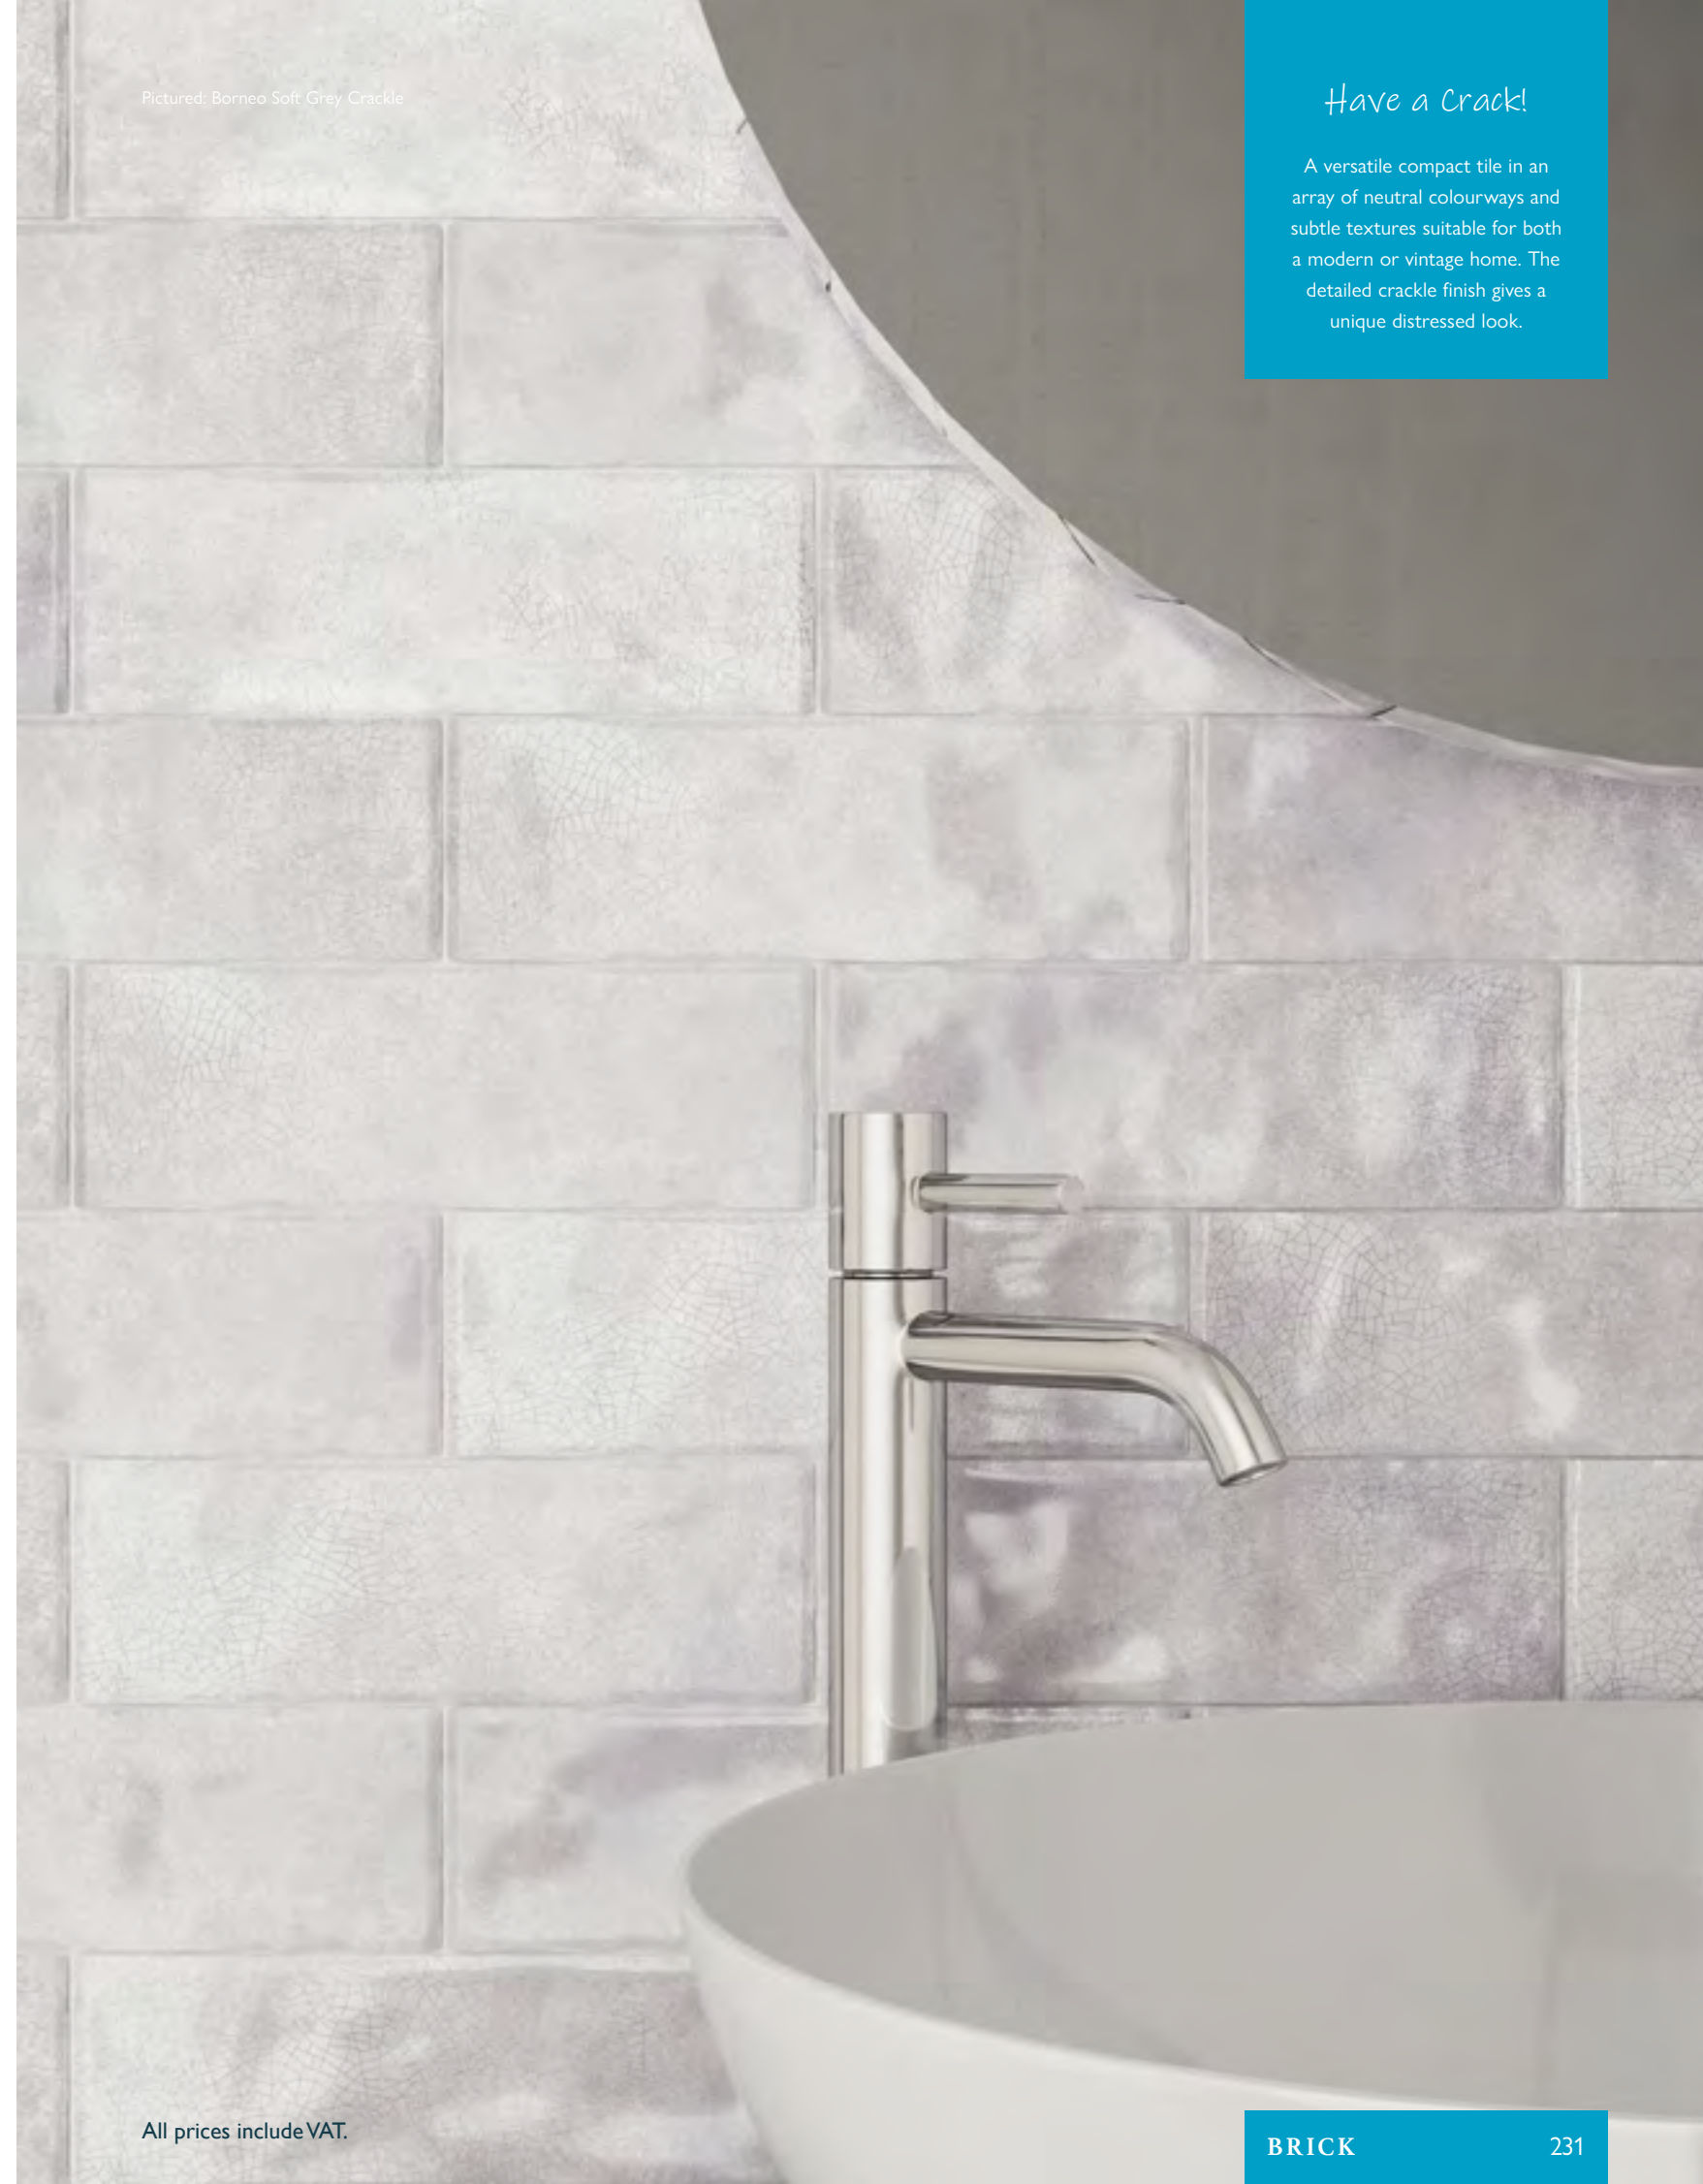

*Have a Crack!*

A versatile compact tile in an array of neutral colourways and subtle textures suitable for both a modern or vintage home. The detailed crackle finish gives a unique distressed look.