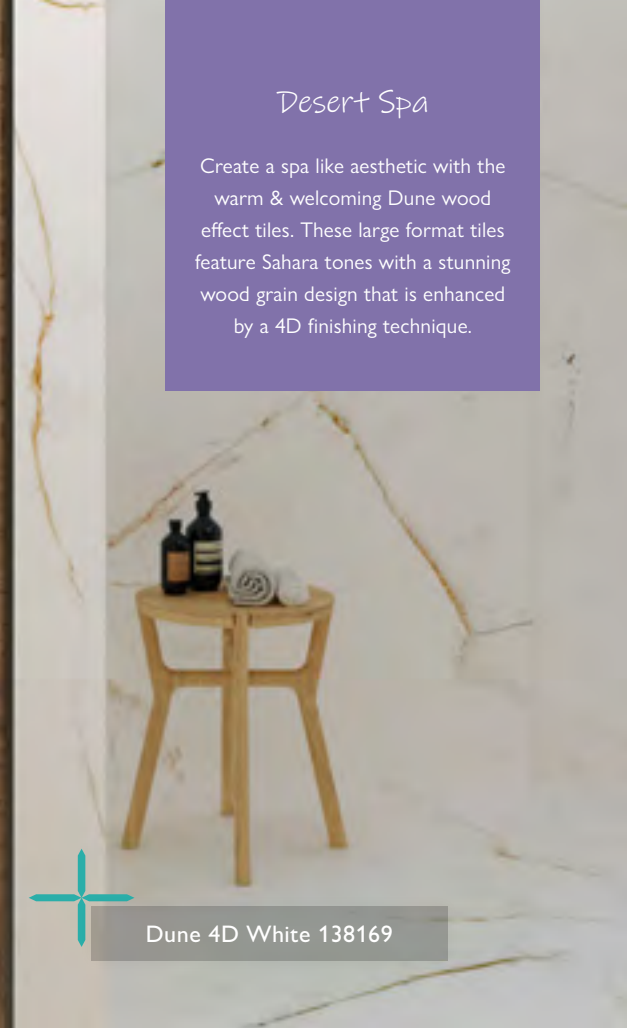

Desert Spa

Create a spa like aesthetic with the warm & welcoming Dune wood effect tiles. These large format tiles feature Sahara tones with a stunning wood grain design that is enhanced by a 4D finishing technique.

Dune 4D White 138169