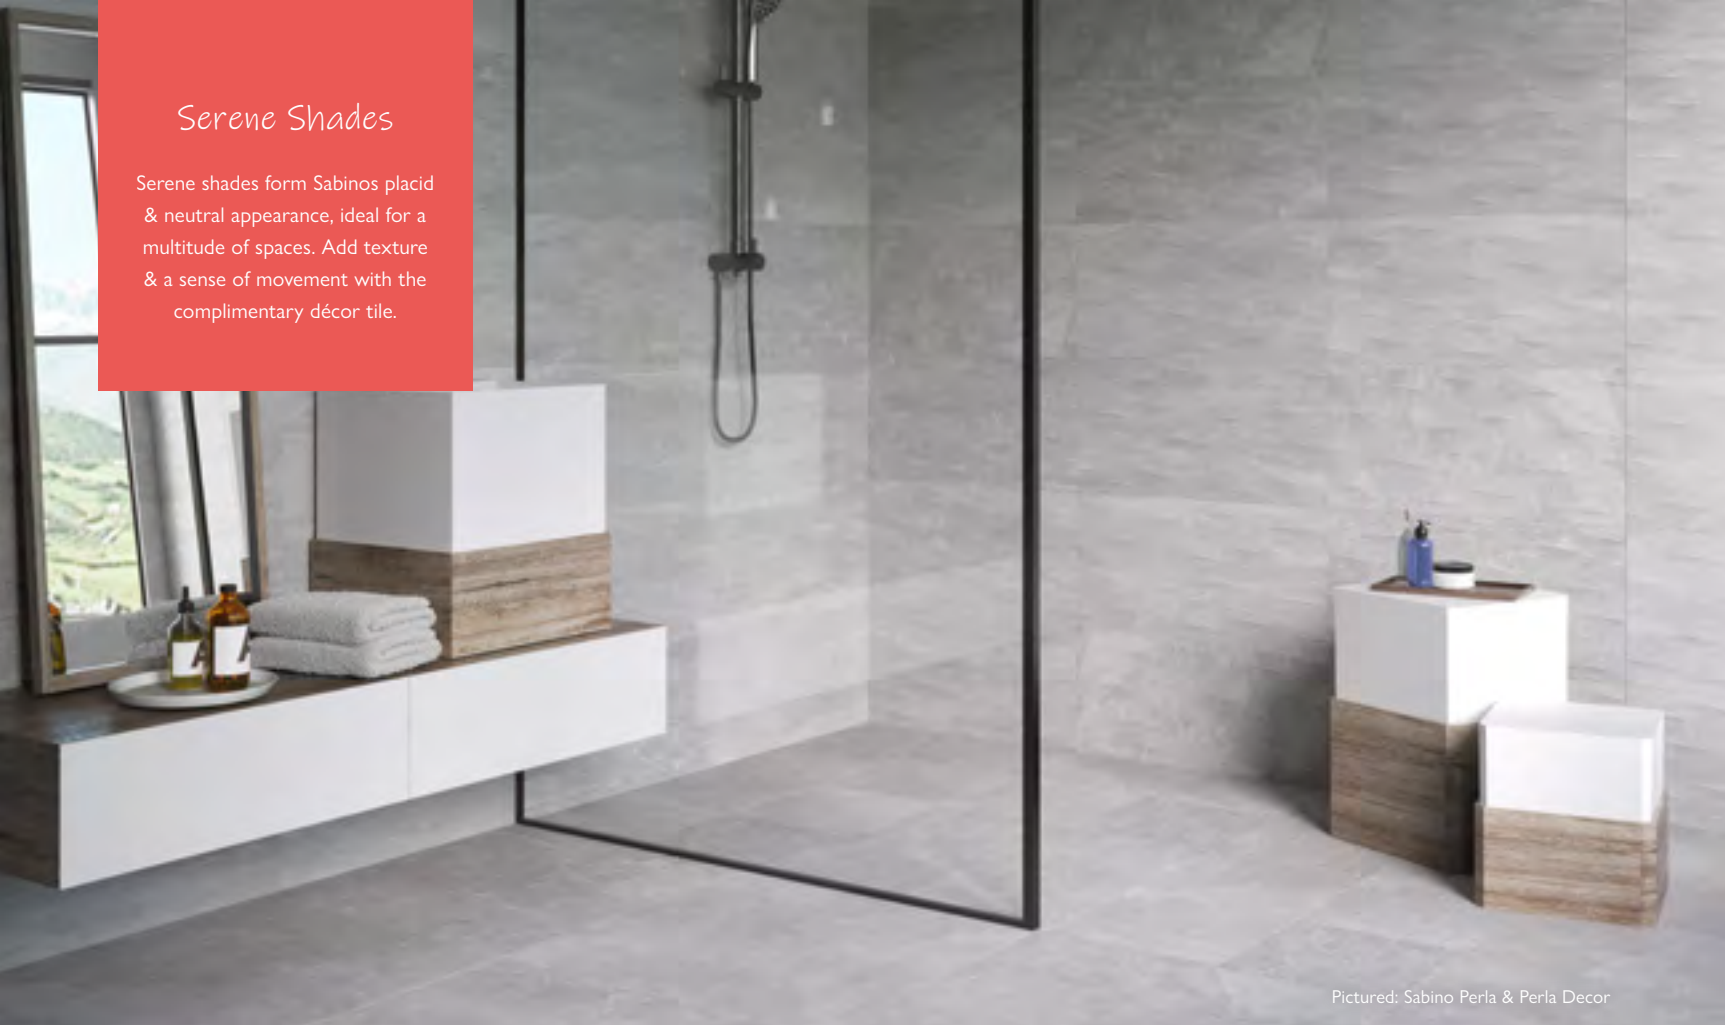

Serene Shades

Serene shades form Sabinos placid & neutral appearance, ideal for a multitude of spaces. Add texture & a sense of movement with the complimentary décor tile.

Pictured: Sabino Perla & Perla Decor

Rock The Casbah

Casbah tiles have been inspired by the buildings and design of northern Africa. Light and airy, they will make your room feel large and luxurious no matter what its size.