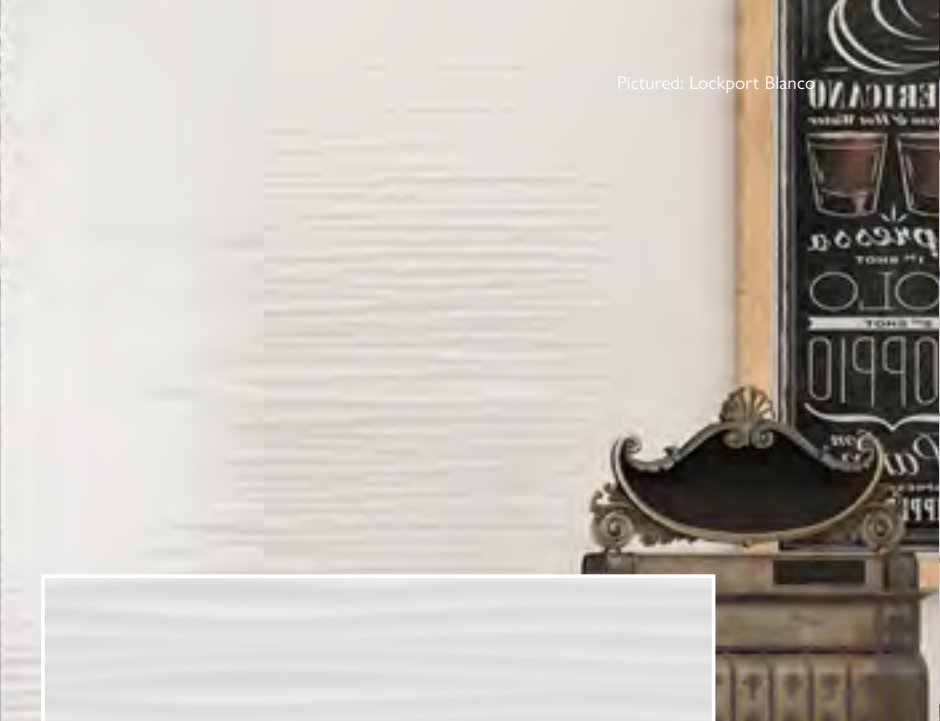

Pictured: Lockport Blanco