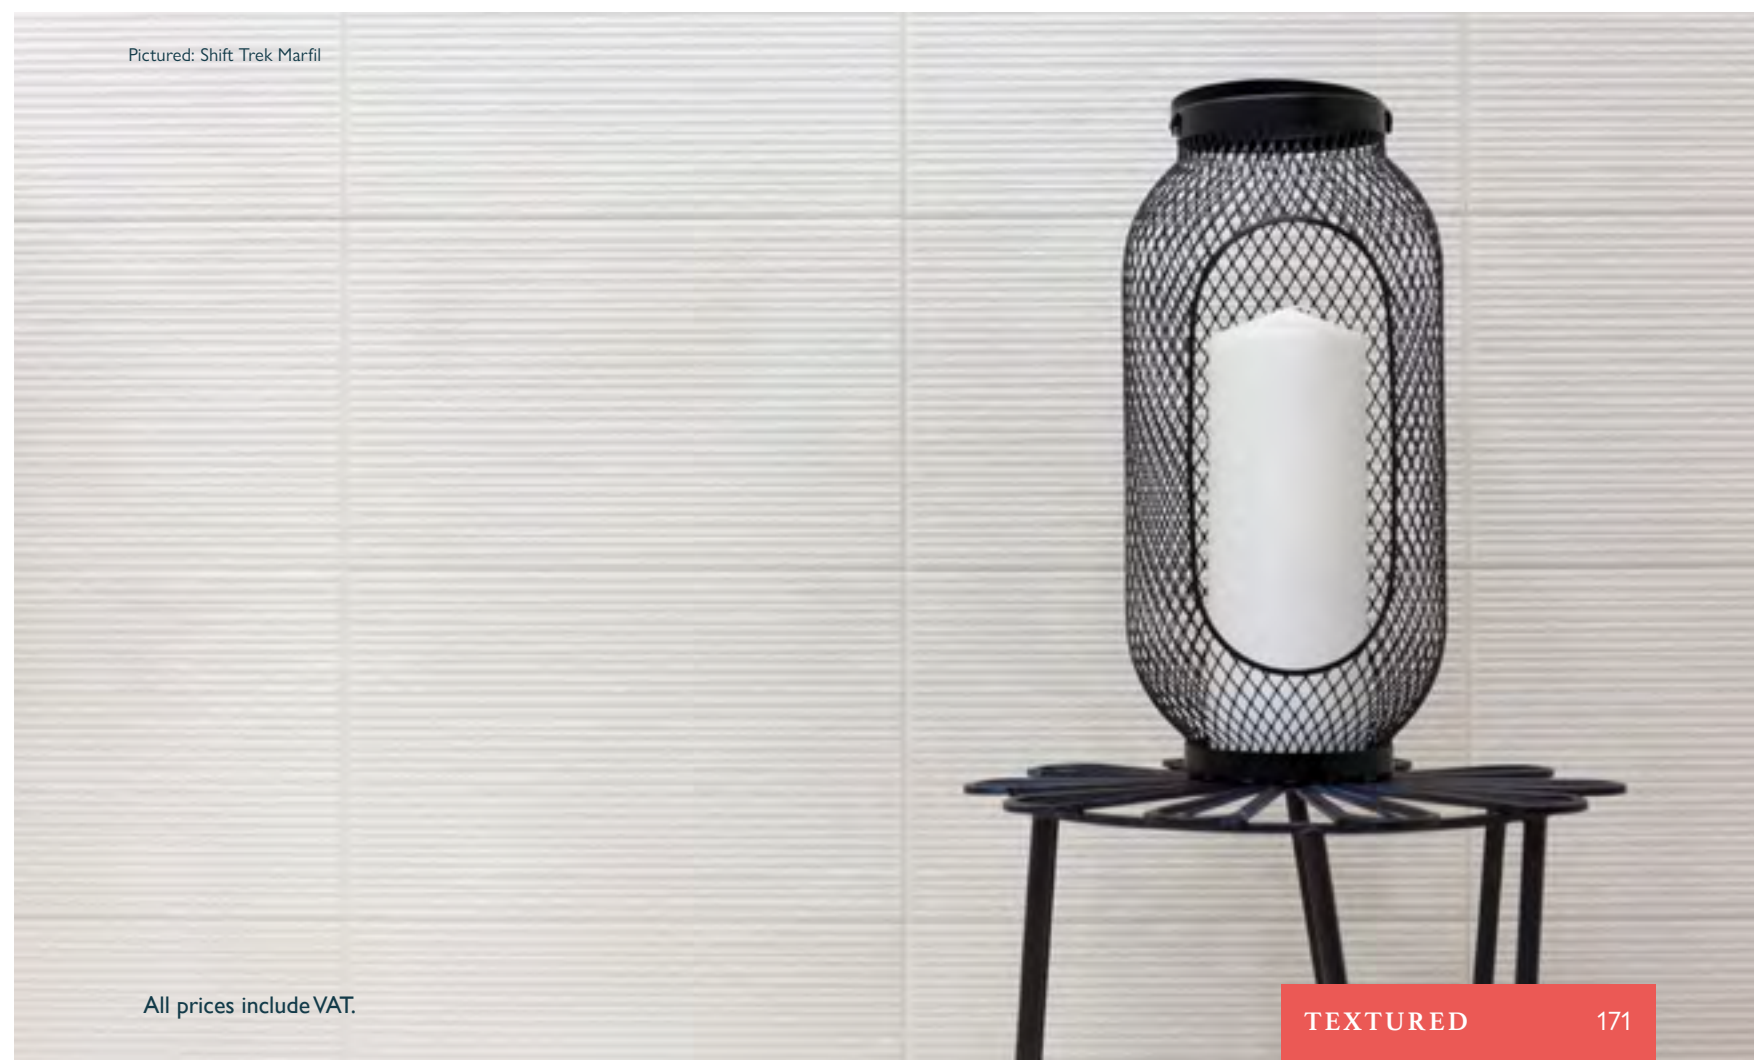

## The Perfect Shift

The Shift tile is one of our go to plain stone tiles, perfectly matching the Trek feature tile which utilises a matt finished and textured linear design that is subtle and smooth.

Pictured: Shift Trek Marfil