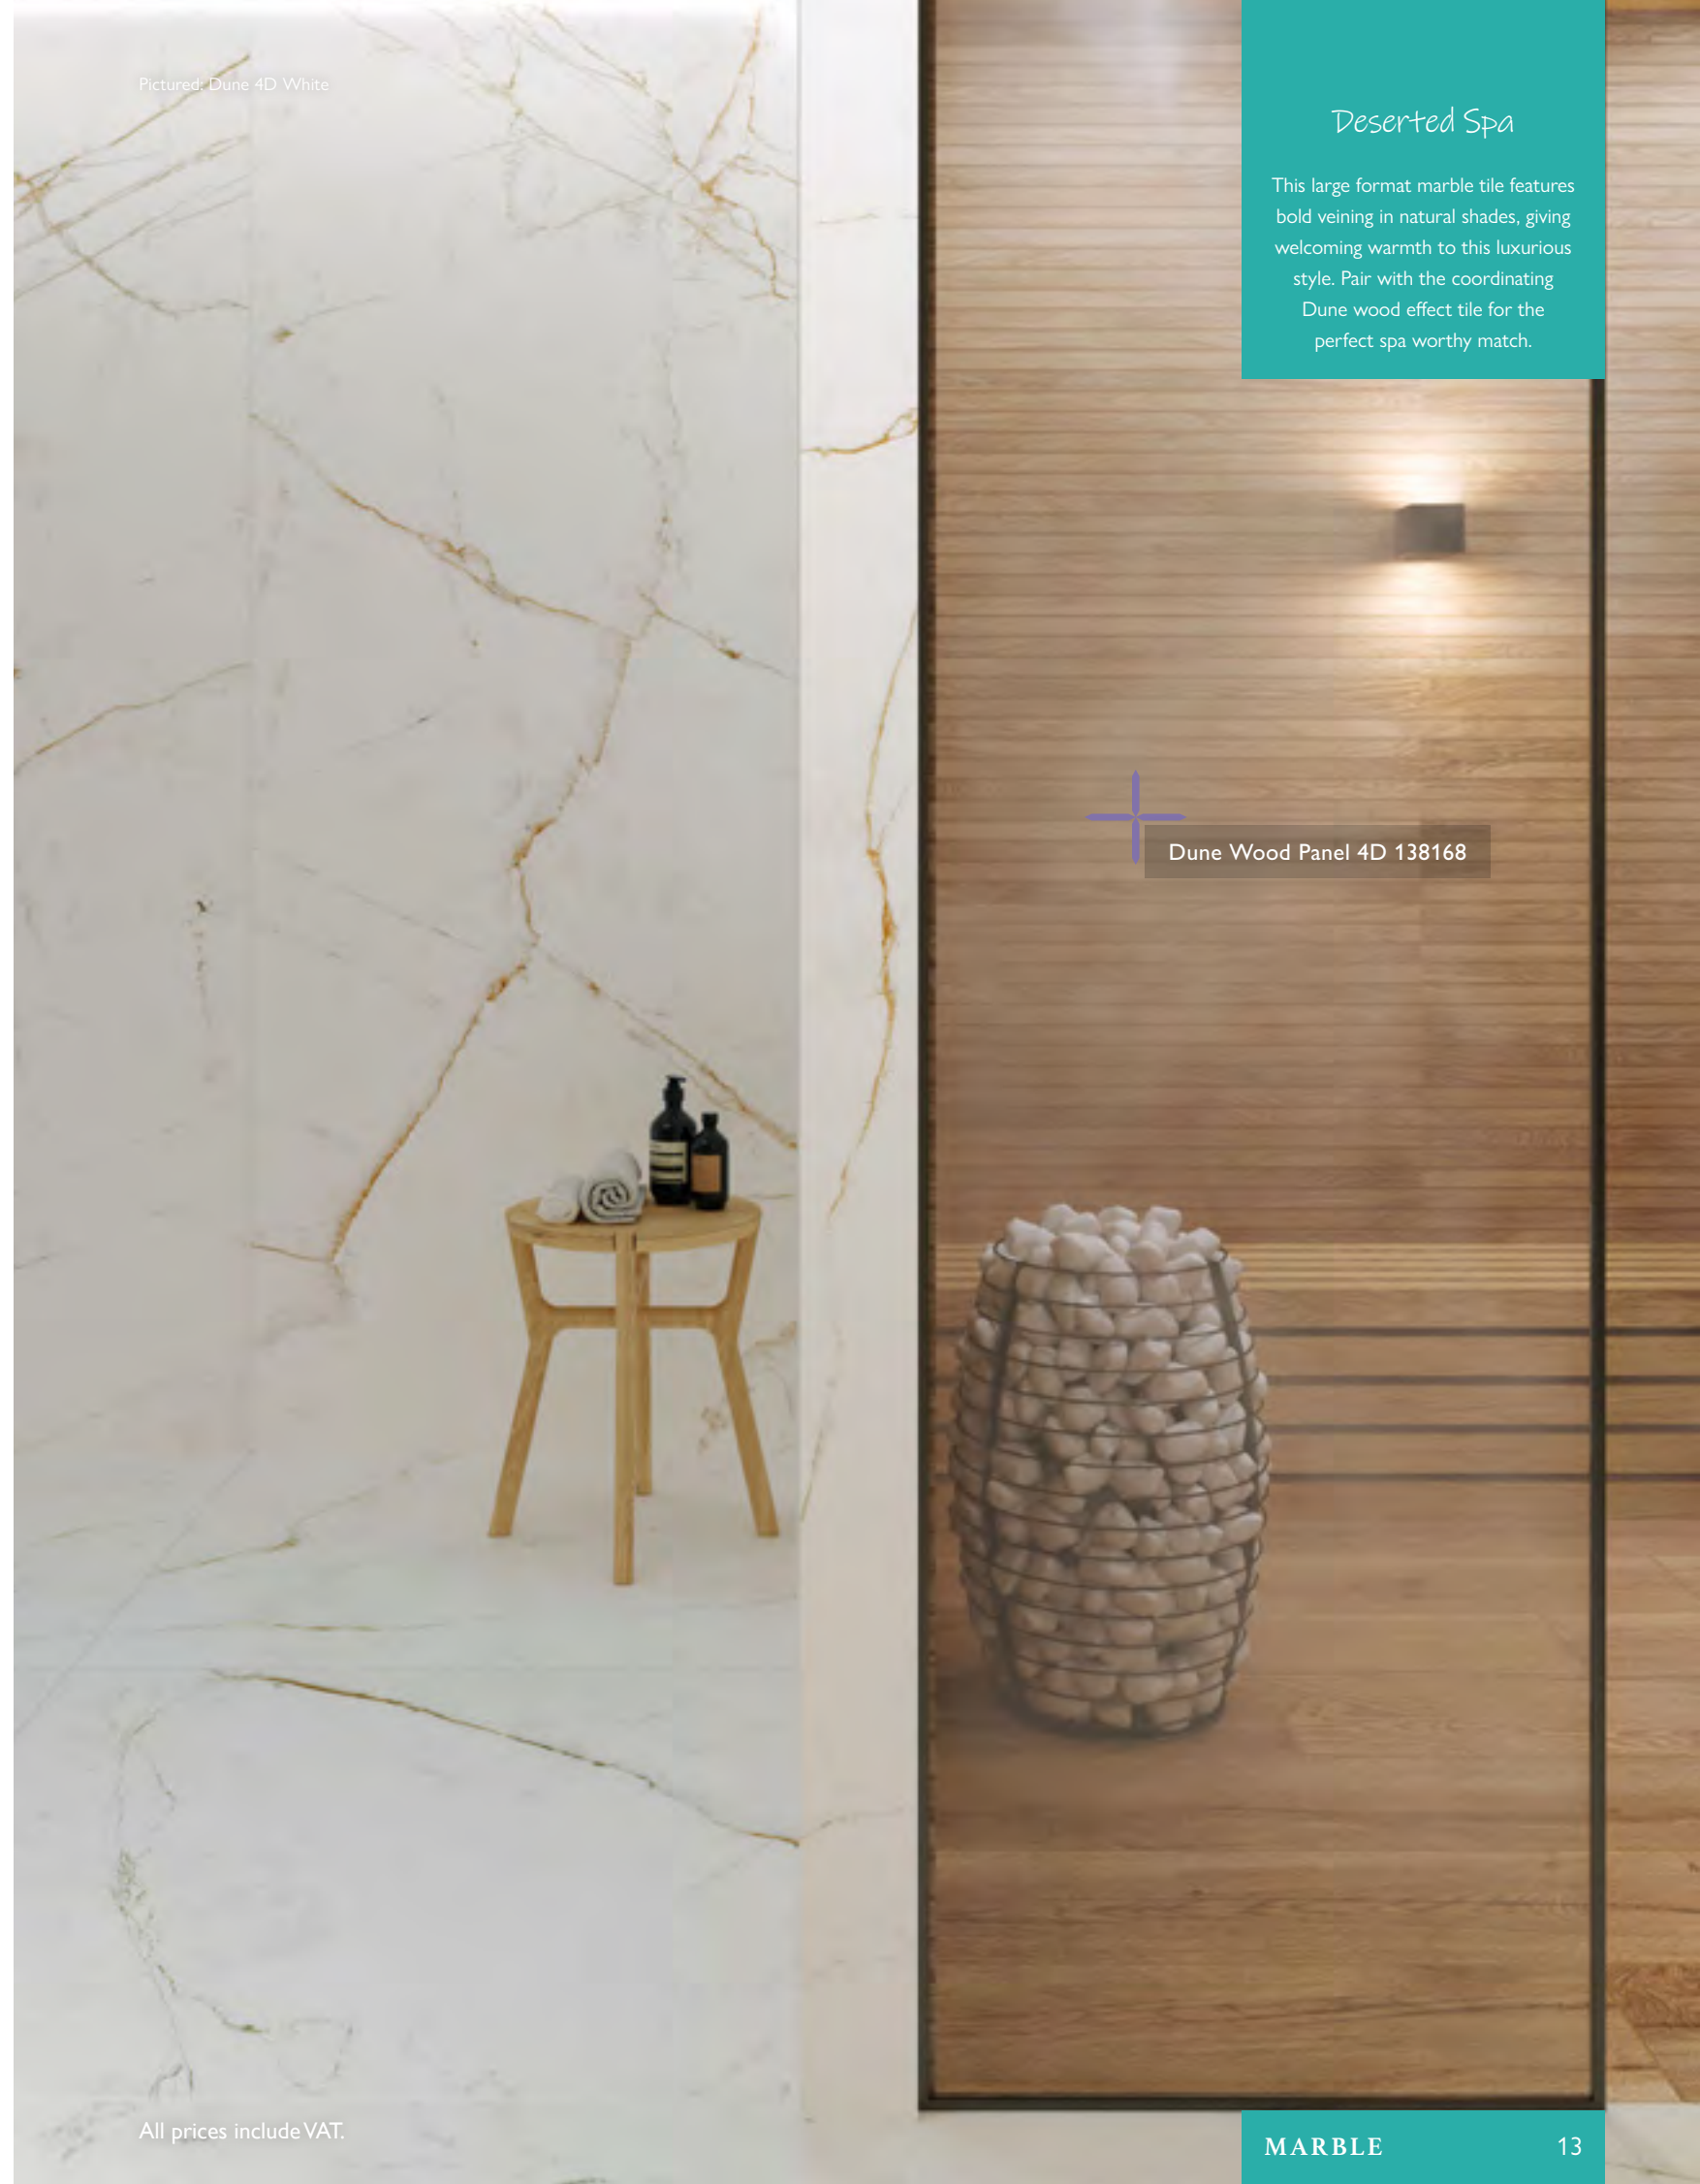

WOOD PANEL 4D

Size (mm)	Code	Price per Tile	Price per m²
330 x 1000	138168	£23.43	£71.00

Pictured: Dune 4D White